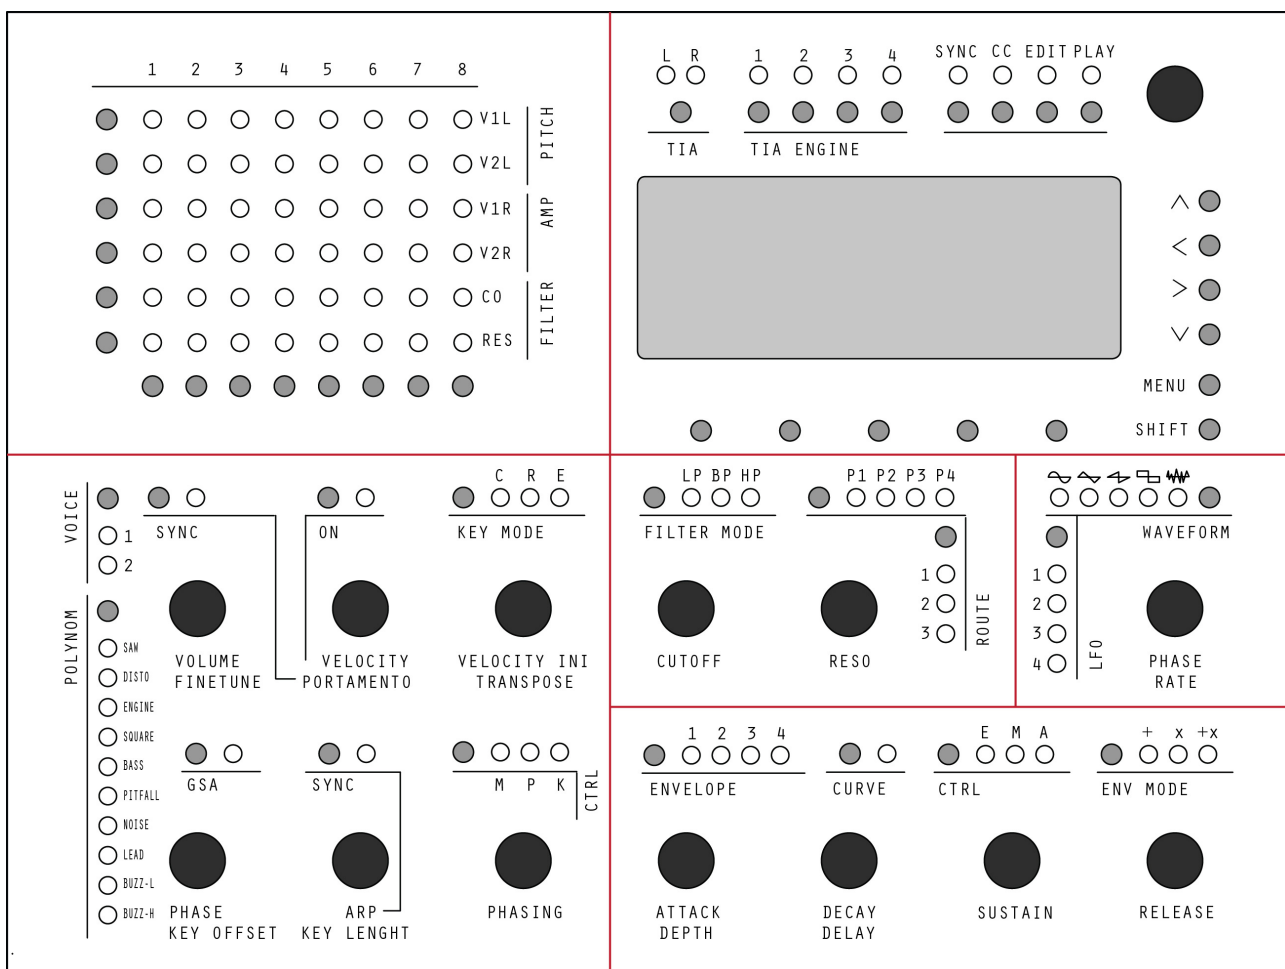

MB-Stella

The MB-Stella is a project of a 4xTIA synth in Eurorack Compliant Format with a Step C Control surface based upon an adaptation of [TIA Manager](#) Interface

The original TIA page is here : [TIA Module](#)

FrontPanel

Here is a preview of the Control Surface FrontPanel in real proportions.

Community users working on it

[Antichambre](#) , [Psykhaze](#) , [Eptheca](#)

Getting Involved ?

Just let a Private message on the forum to some of users already involved