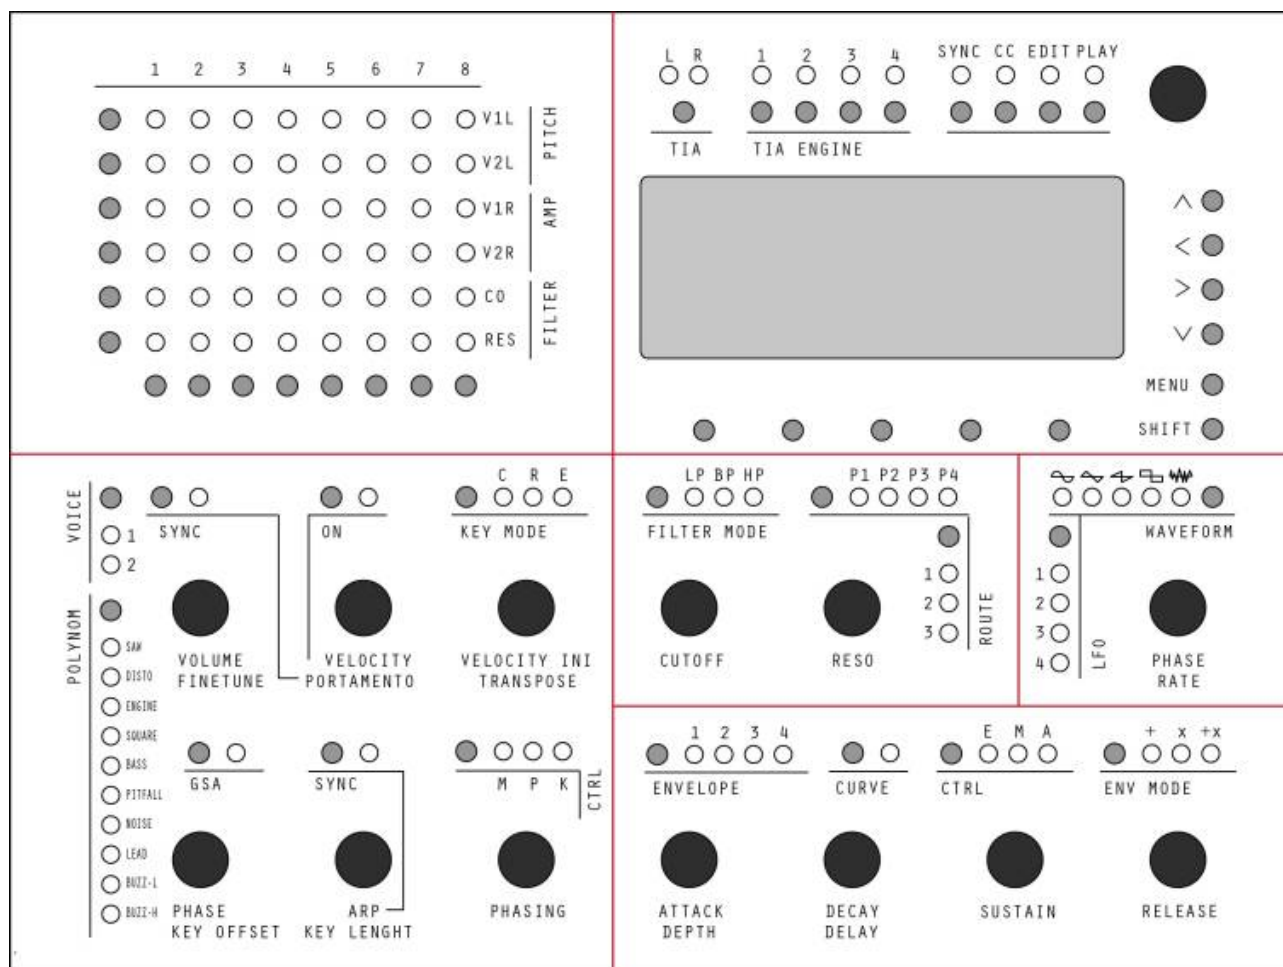

MB-Stella

The MB-Stella is a project of a 4xTIA synth in Eurorack Compliant Format with a Step C Control surface based upon an adaptation of [TIA Manager](#) Interface

The original TIA page is here : [TIA Module](#)

- [Eurorack Doepfer Specification](#)

FrontPanel

Control surface will use special [Modulbox-NG](#) Modules

On Re-design

First Version:

Community users working on it

[Antichambre](#) , [Psykhaze](#) , [Eptheca](#)