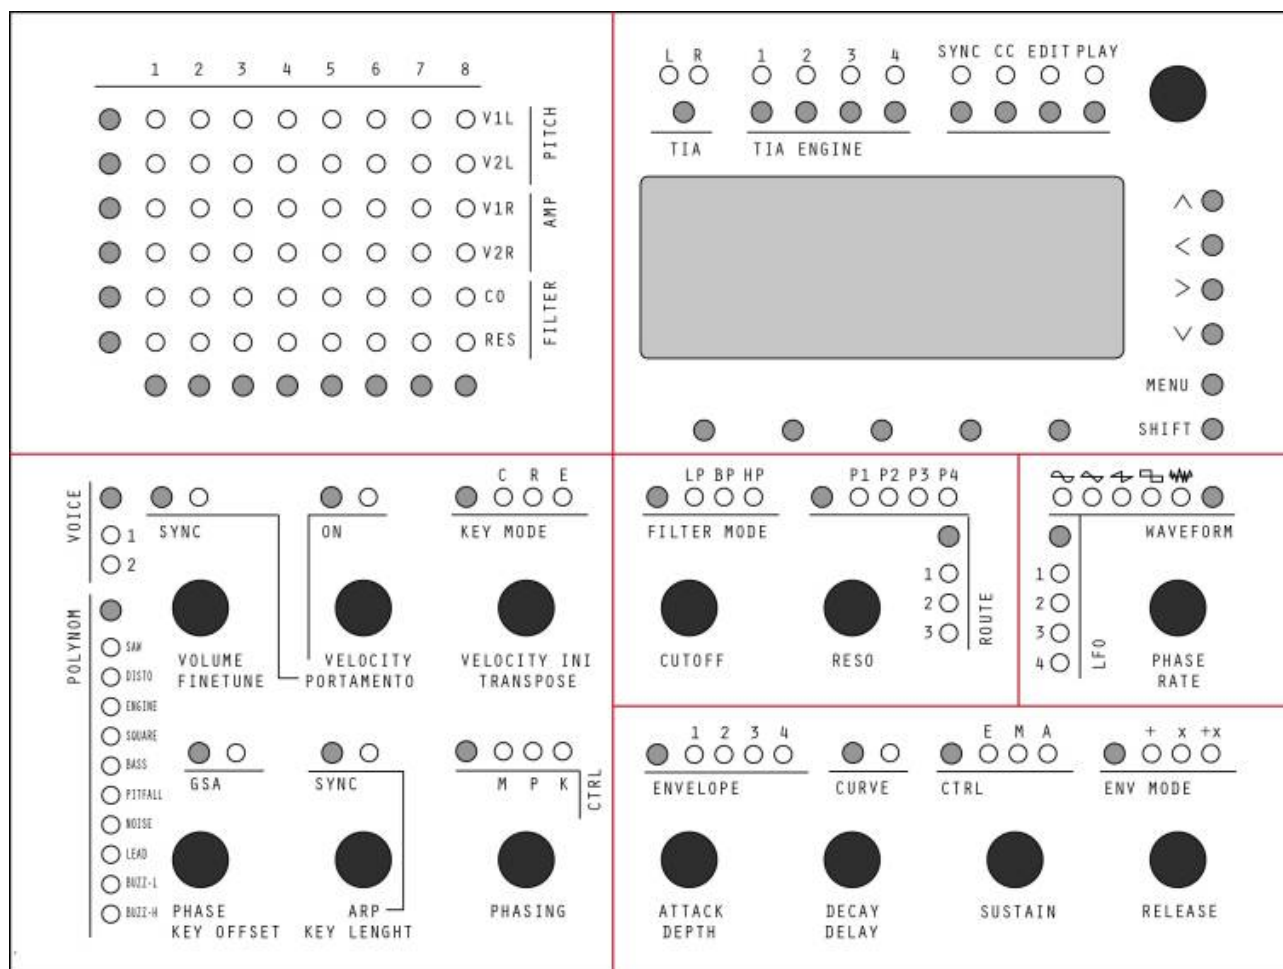

MB-Stella

The MB-Stella is a project of a 4xTIA synth in Eurorack Compliant Format with a Step C Control surface based upon an adaptation of [TIA Manager](#) Interface

The original TIA page is here : [TIA Module](#)

FrontPanel

Control surface will use special [Modulbox-NG](#) Modules

On Eurorack Re-design

First Version:

Community users working on it

[Antichambre](#) , [Psykhaze](#) , [Eptheca](#)