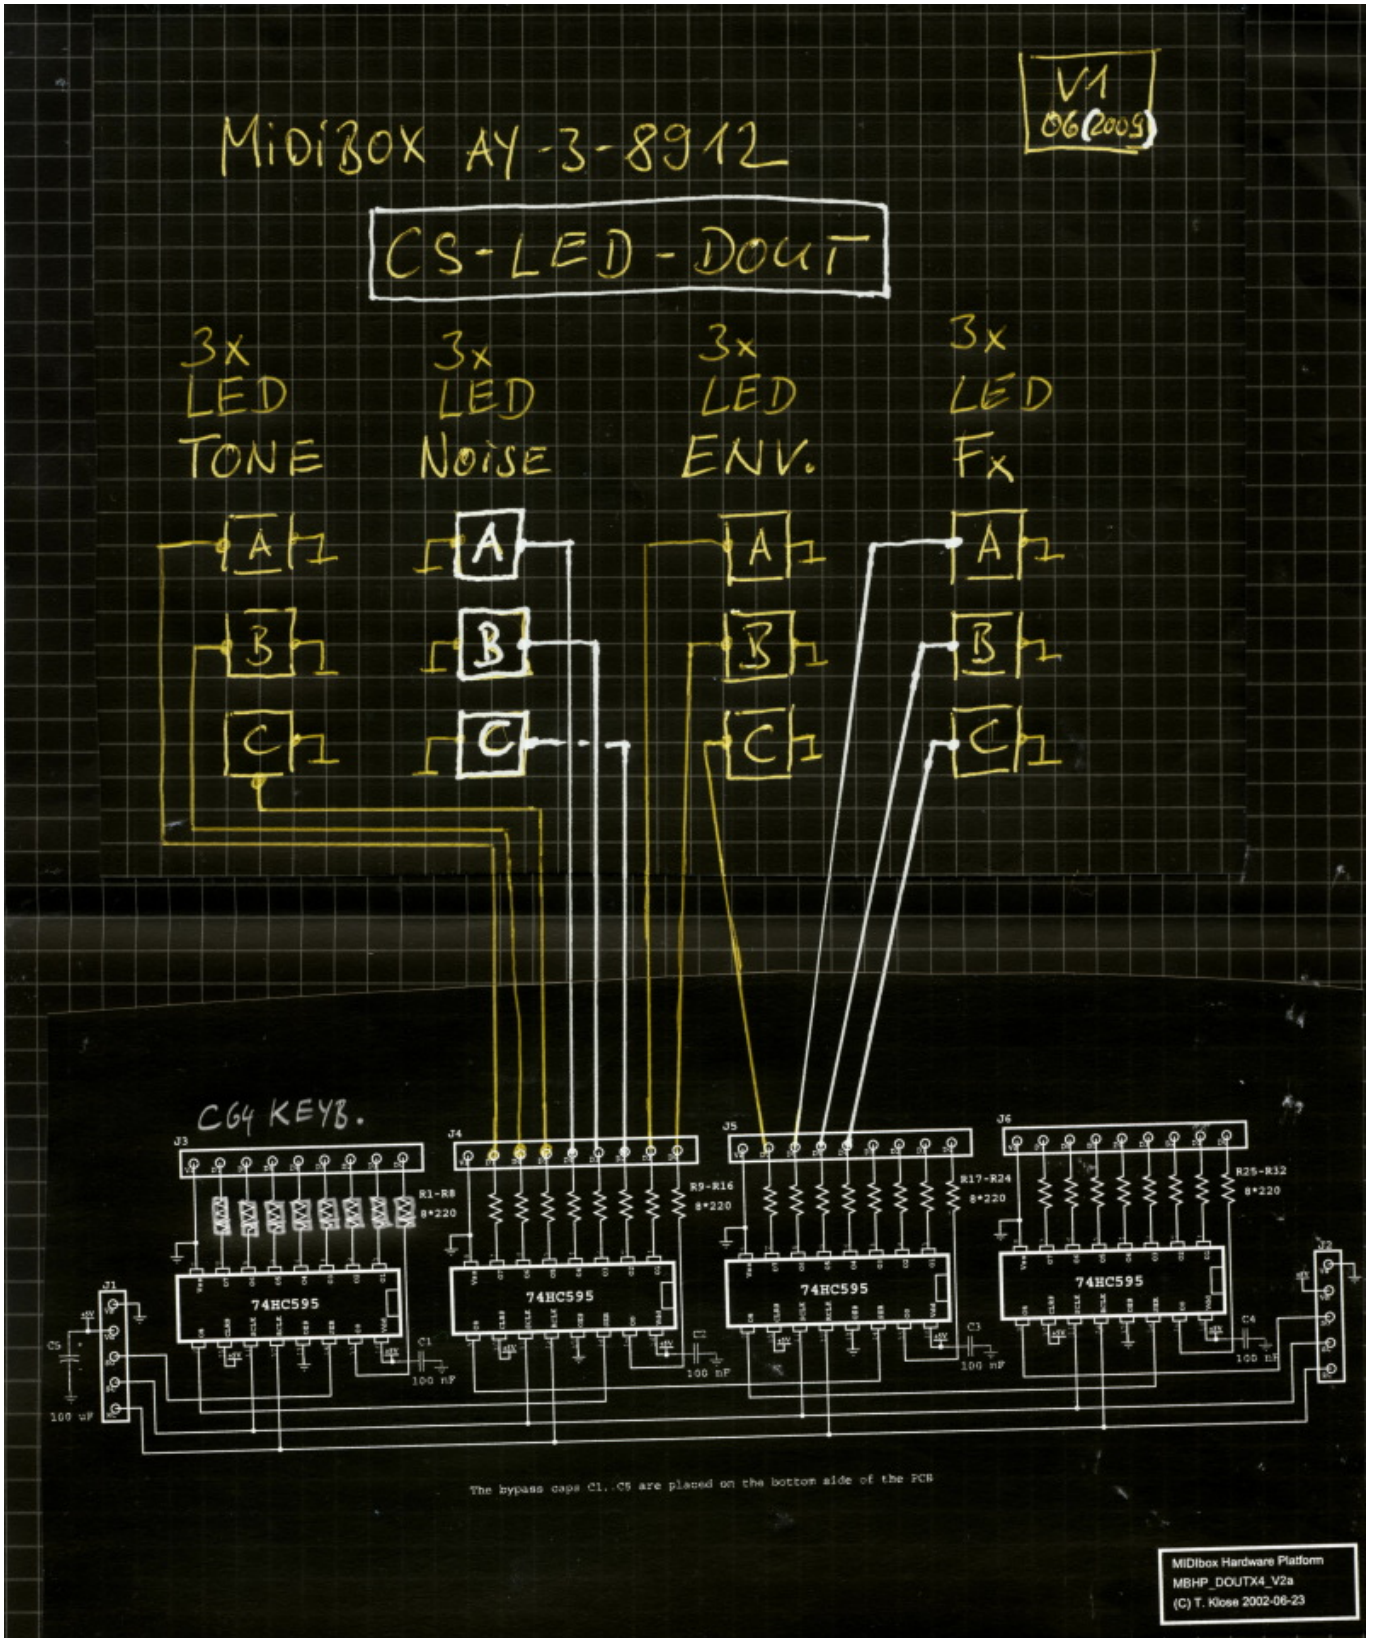

MIDiBox AY 3 8912 - LED wiring

From:

<https://midibox.org/dokuwiki/> - MIDIbox

Permanent link:

https://midibox.org/dokuwiki/doku.php?id=midibox_ay_cs_led&rev=1245520593

Last update: 2009/06/20 17:56