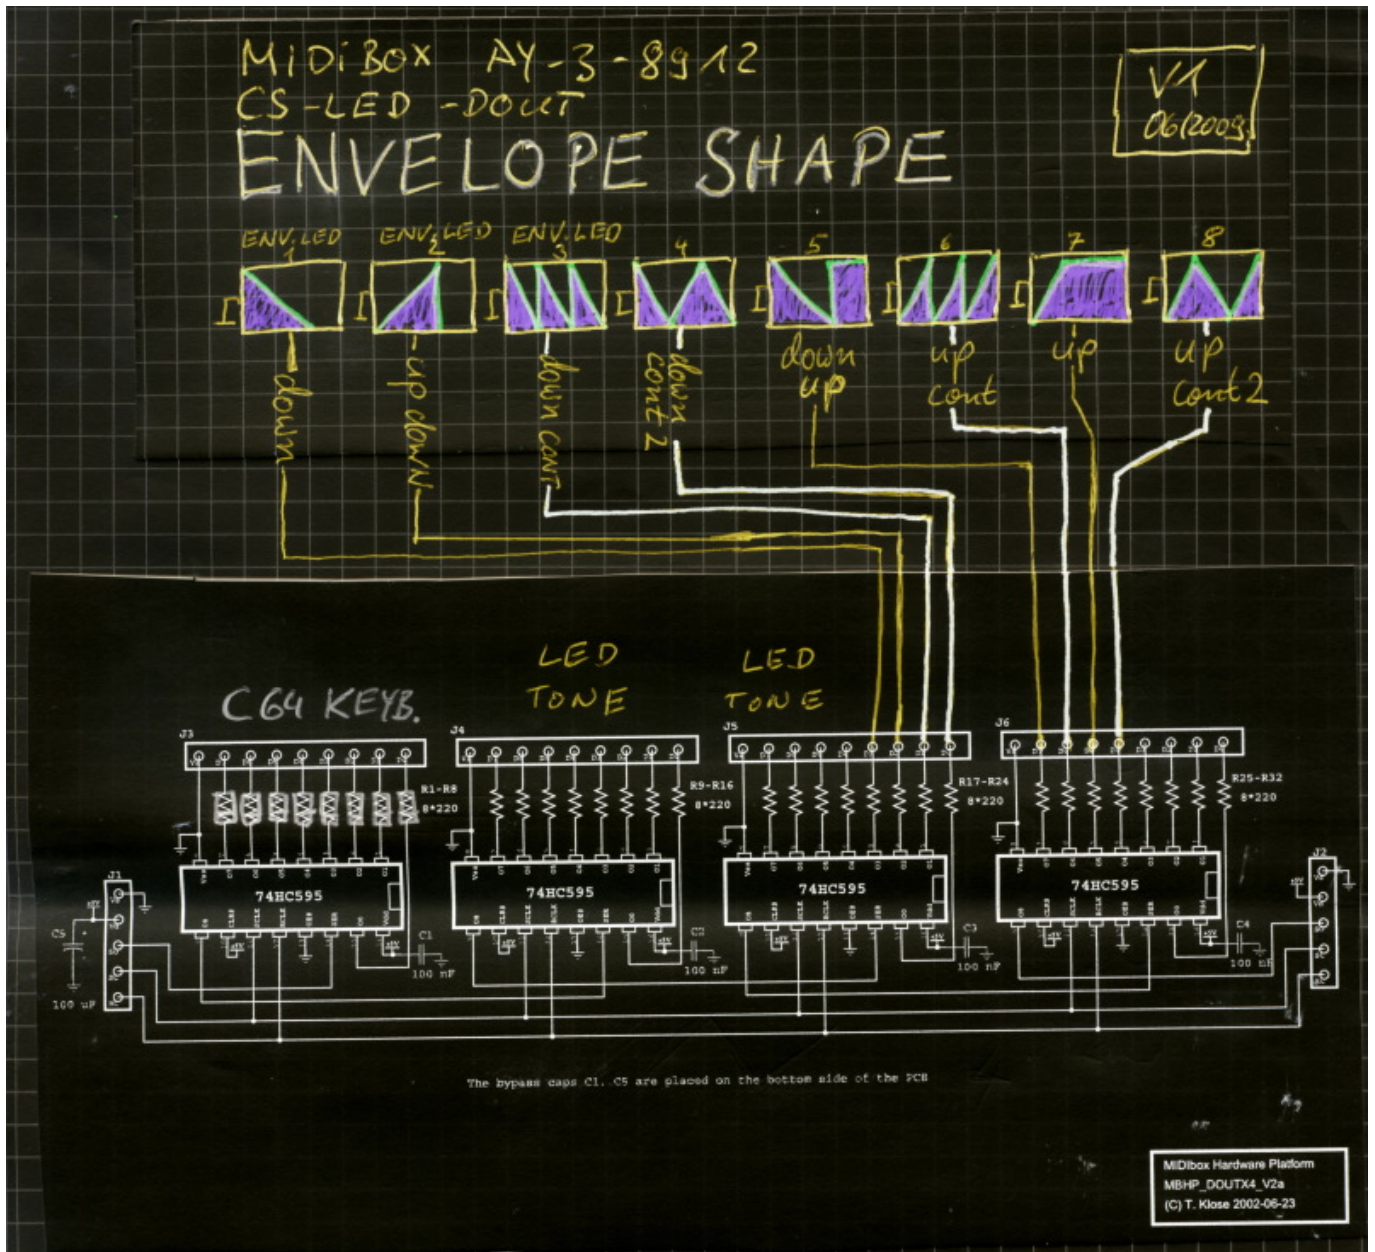

MIDiBox AY 3 8912 - LED wiring

From:

<https://midibox.org/dokuwiki/> - MIDIbox

Permanent link:

https://midibox.org/dokuwiki/doku.php?id=midibox_ay_cs_led&rev=1245520593

Last update: 2009/06/20 17:56