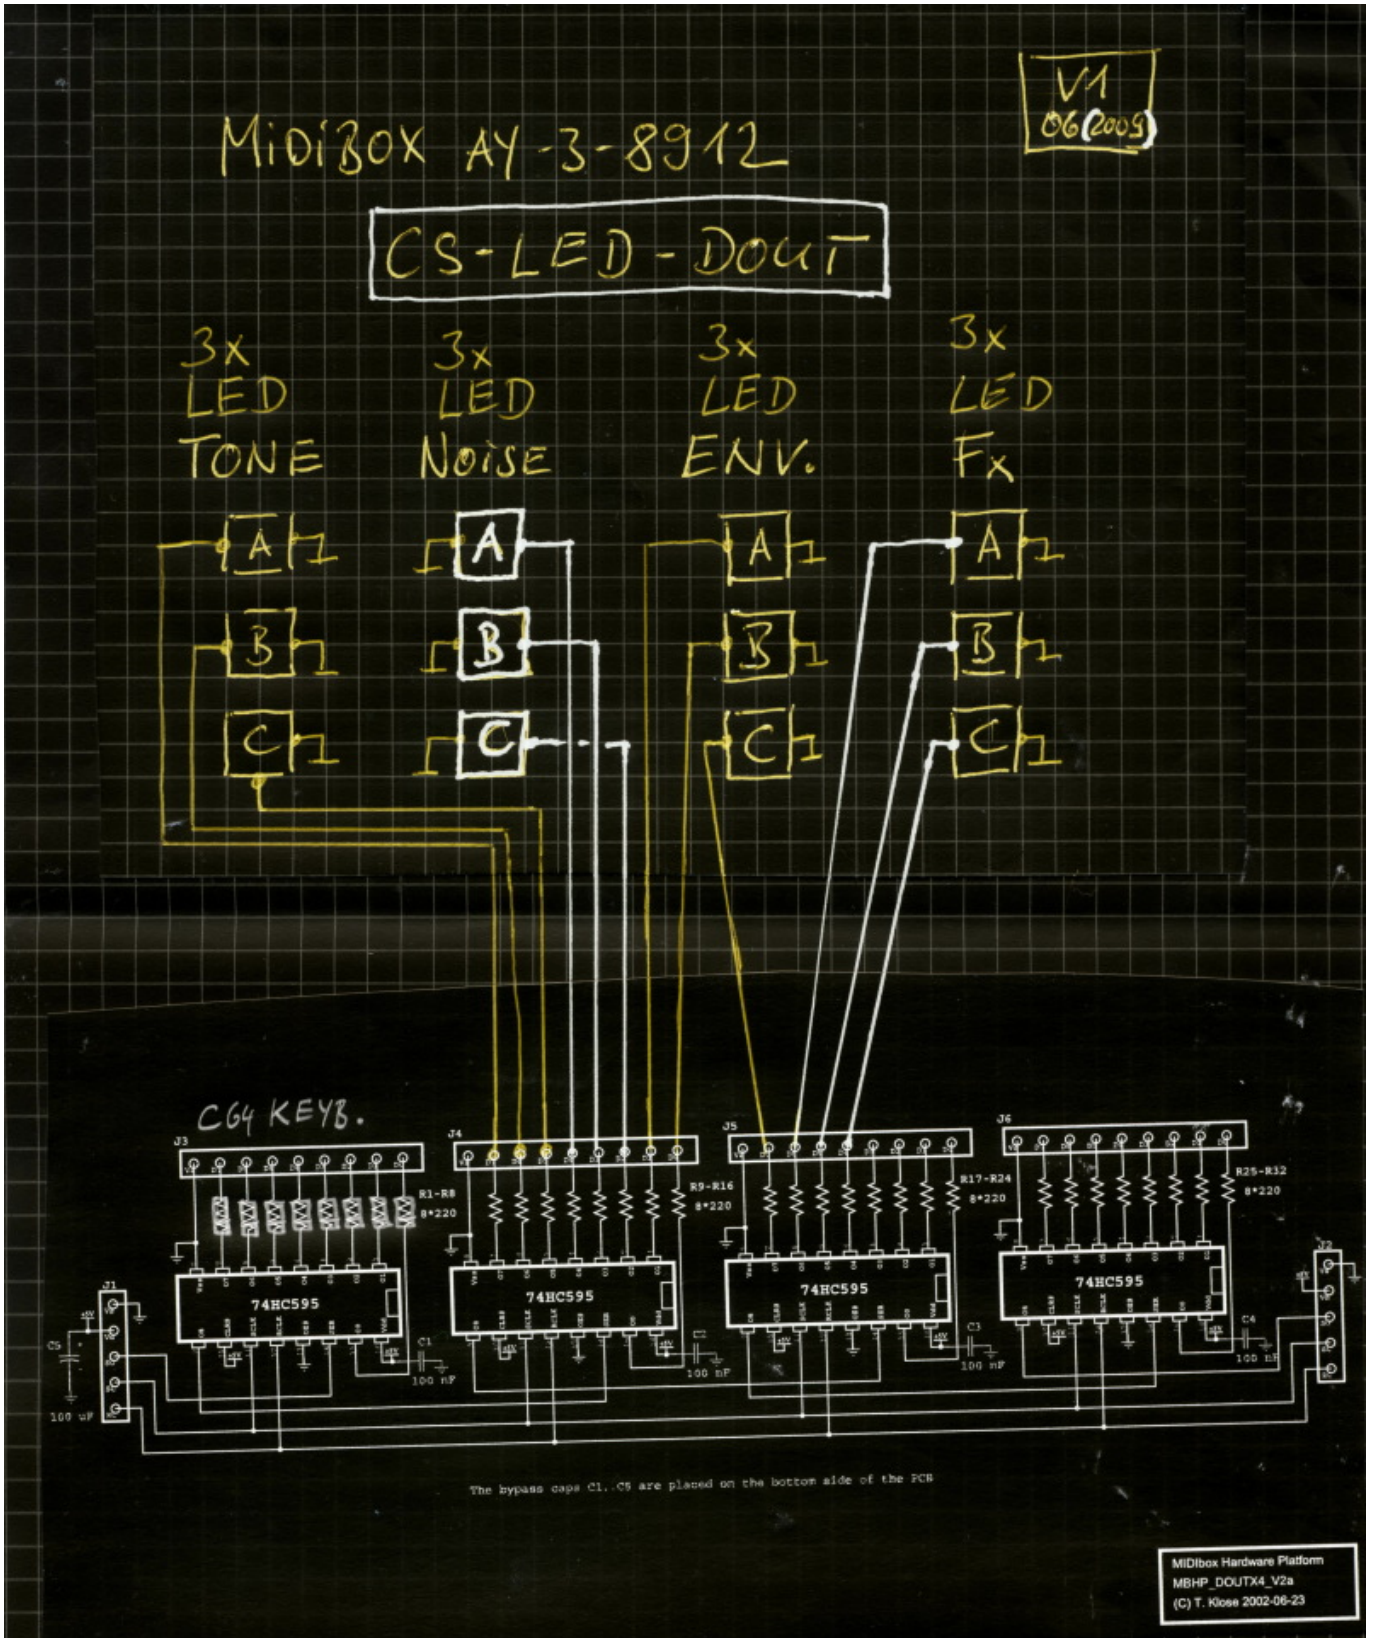

MIDiBox AY 3 8912 - LED wiring

From: <https://midibox.org/dokuwiki/> - MIDIbox

Permanent link: https://midibox.org/dokuwiki/doku.php?id=midibox_ay_cs_led&rev=1245520593

Last update: 2009/06/20 17:56