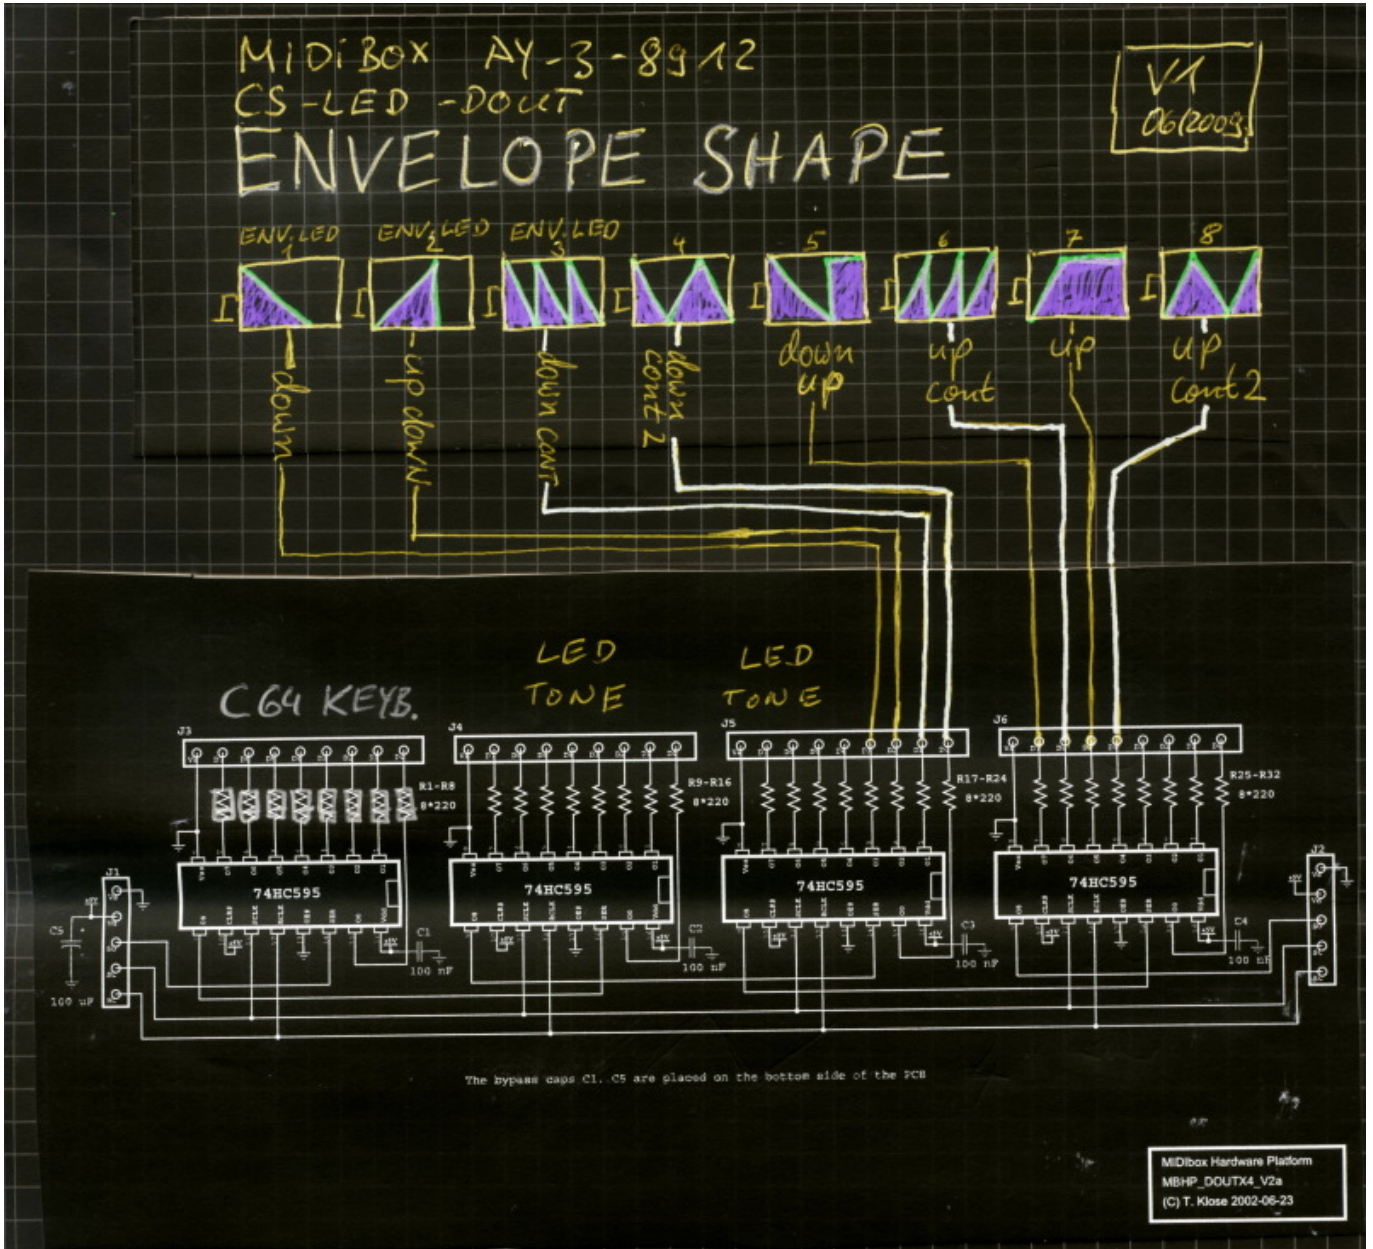

MIDiBox AY 3 8912 - LED wiring

From: <https://midibox.org/dokuwiki/> - MIDIbox

Permanent link: https://midibox.org/dokuwiki/doku.php?id=midibox_ay_cs_led&rev=1245520593

Last update: 2009/06/20 17:56