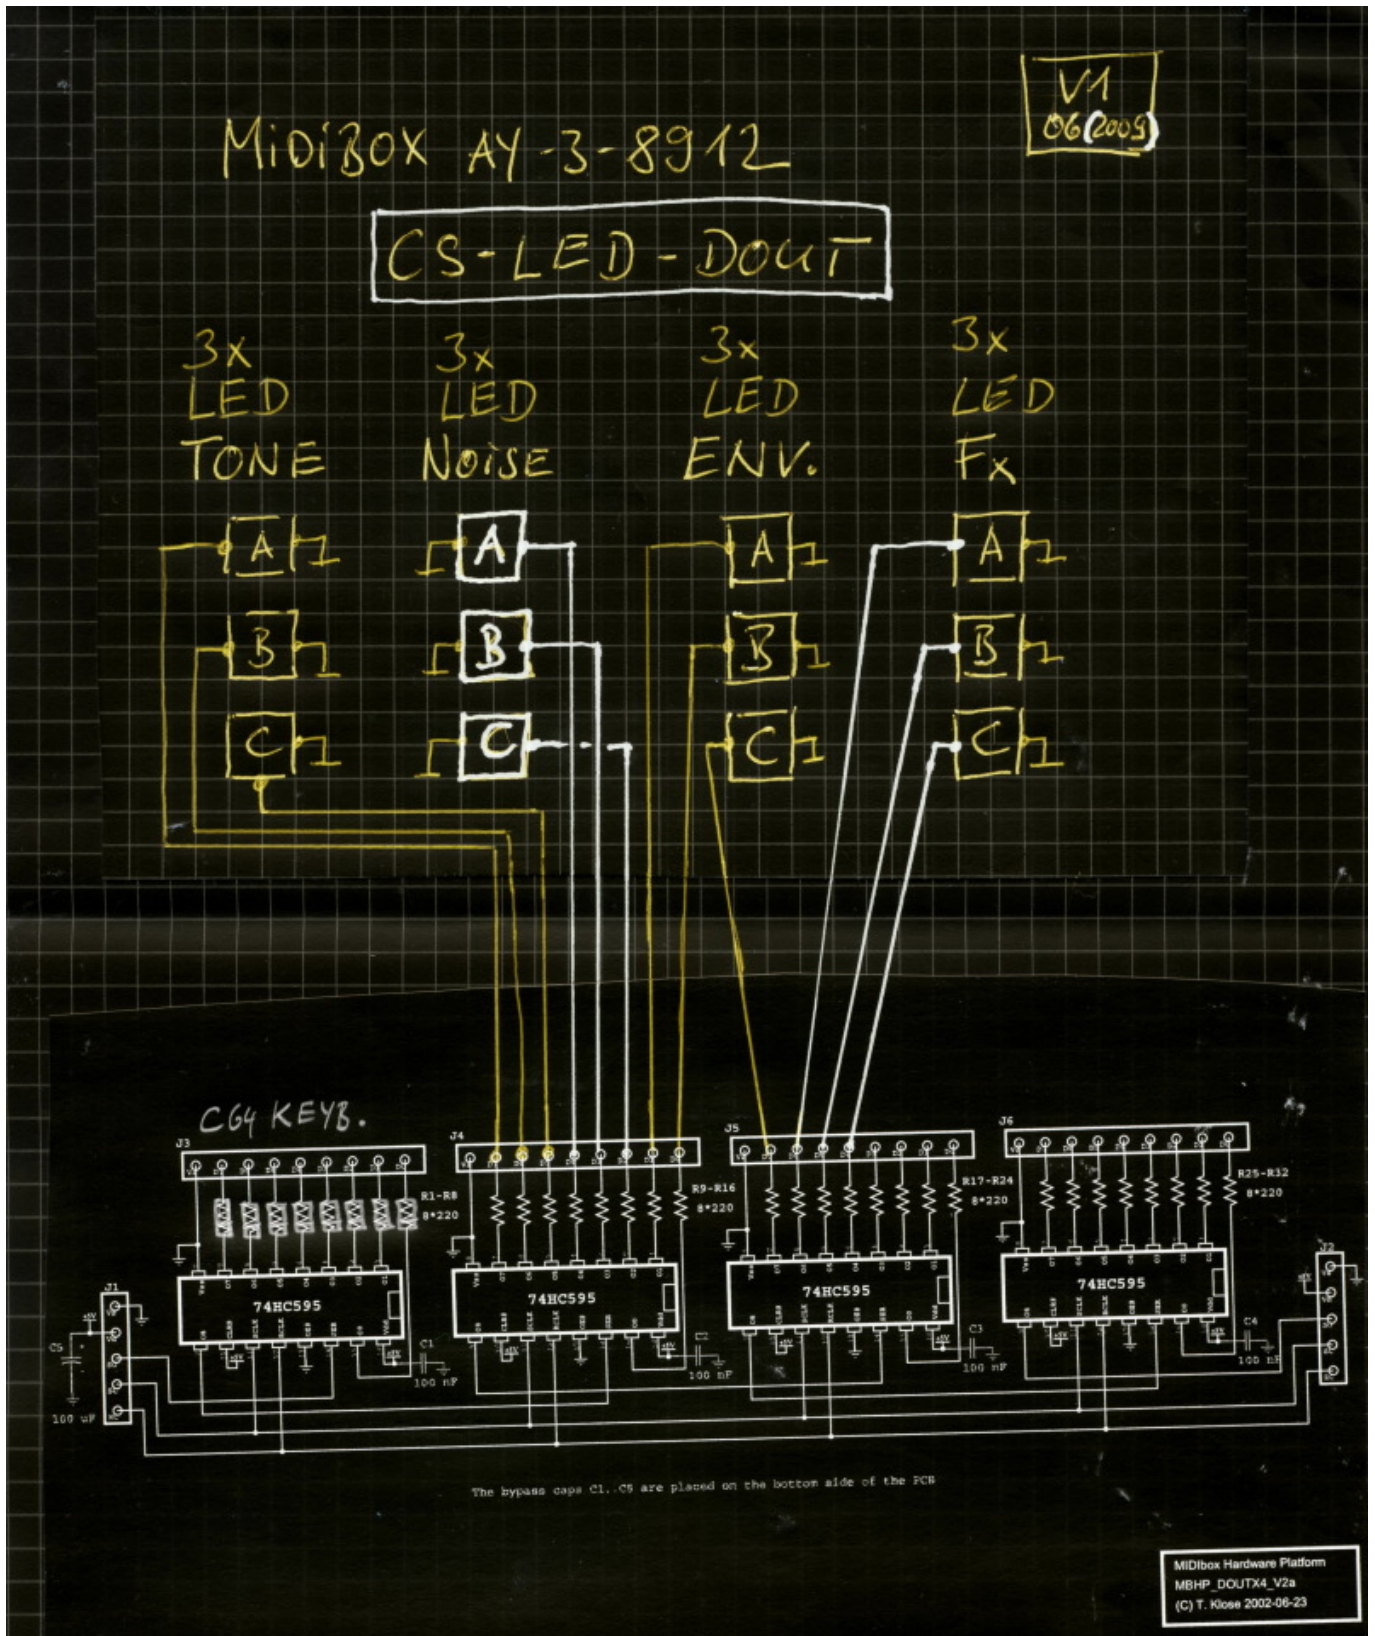

# MIDiBox AY 3 8912 - LED wiring

From:

<https://midibox.org/dokuwiki/> - MIDIbox

Permanent link:

[https://midibox.org/dokuwiki/doku.php?id=midibox\\_ay\\_cs\\_led&rev=1245520617](https://midibox.org/dokuwiki/doku.php?id=midibox_ay_cs_led&rev=1245520617)