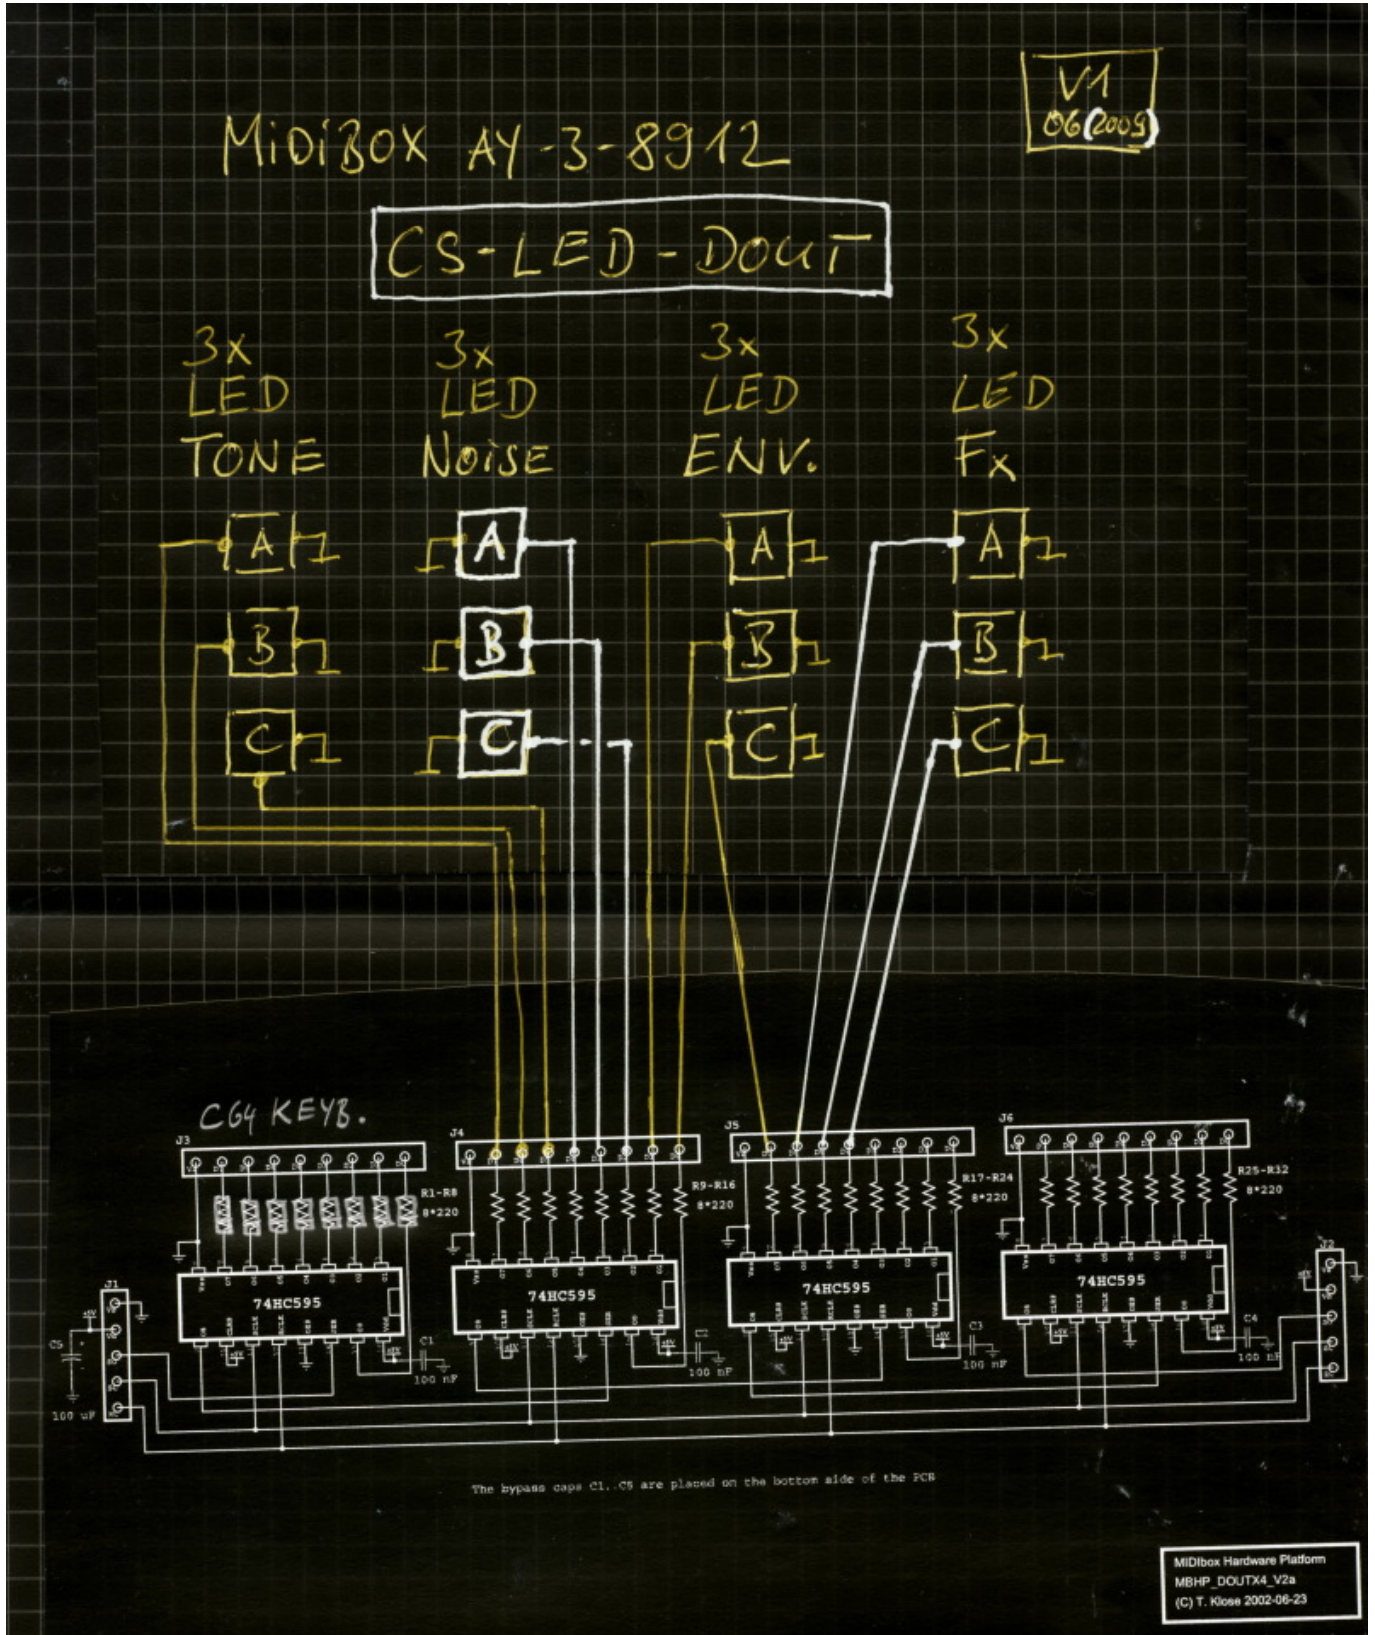

MIDiBox AY 3 8912 - LED wiring

From: <https://midibox.org/dokuwiki/> - MIDIbox

Permanent link: https://midibox.org/dokuwiki/doku.php?id=midibox_ay_cs_led&rev=1245520617

Last update: 2009/06/20 17:56