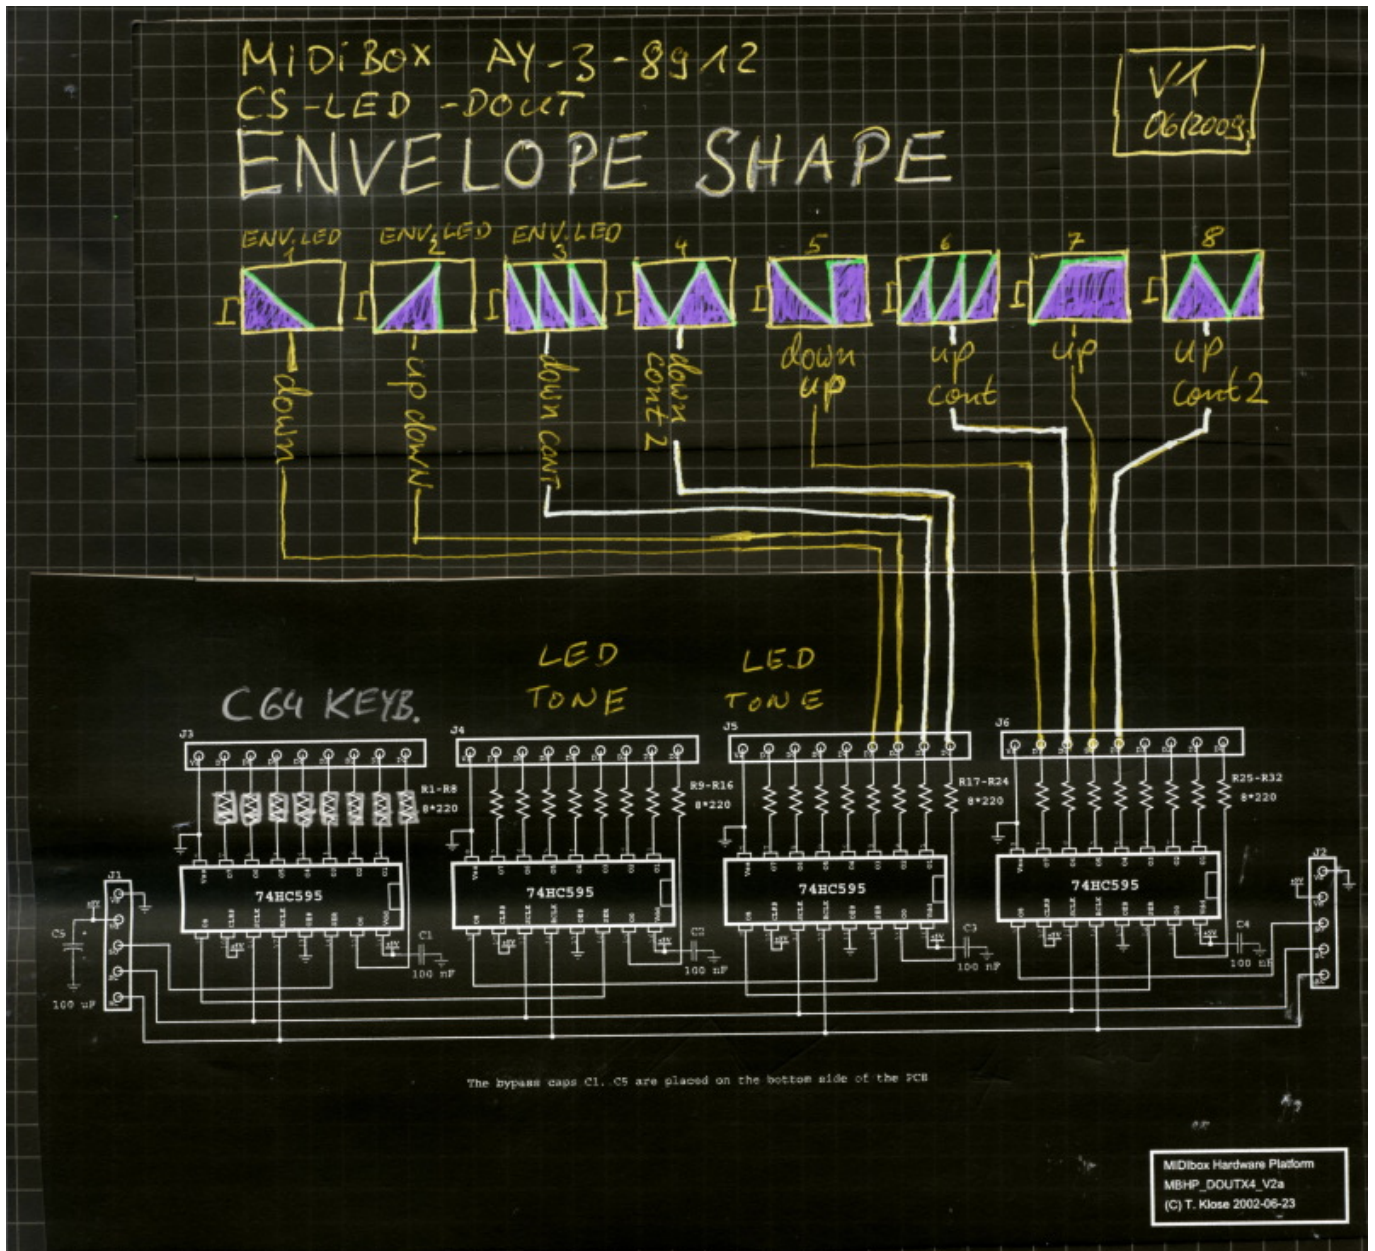

MIDiBox AY 3 8912 - LED wiring

From: <https://midibox.org/dokuwiki/> - MIDIbox

Permanent link: https://midibox.org/dokuwiki/doku.php?id=midibox_ay_cs_led&rev=1245520617

Last update: 2009/06/20 17:56