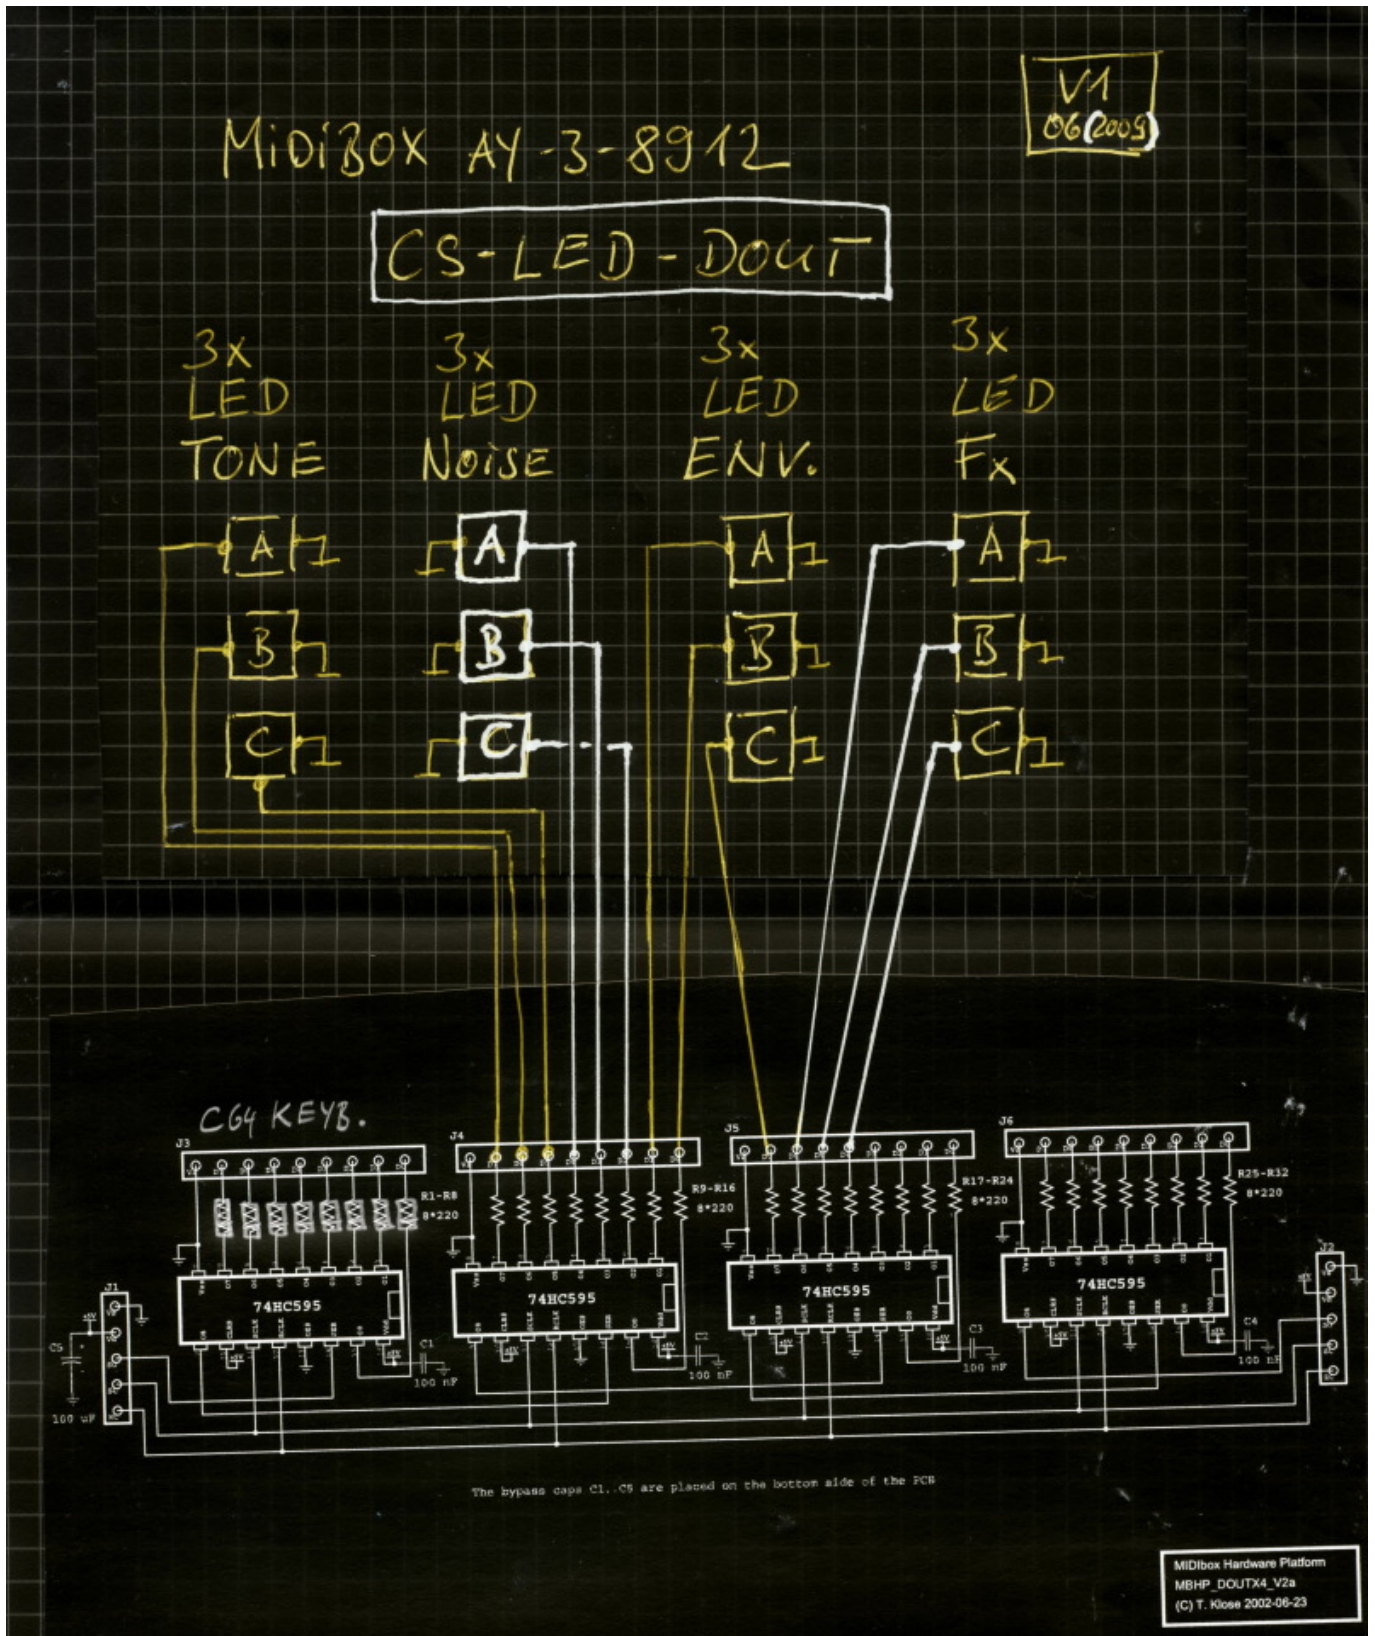

MIDiBox AY 3 8912 - LED wiring

From: <https://midibox.org/dokuwiki/> - MIDIbox

Permanent link: https://midibox.org/dokuwiki/doku.php?id=midibox_ay_cs_led&rev=1245520617

Last update: 2009/06/20 17:56