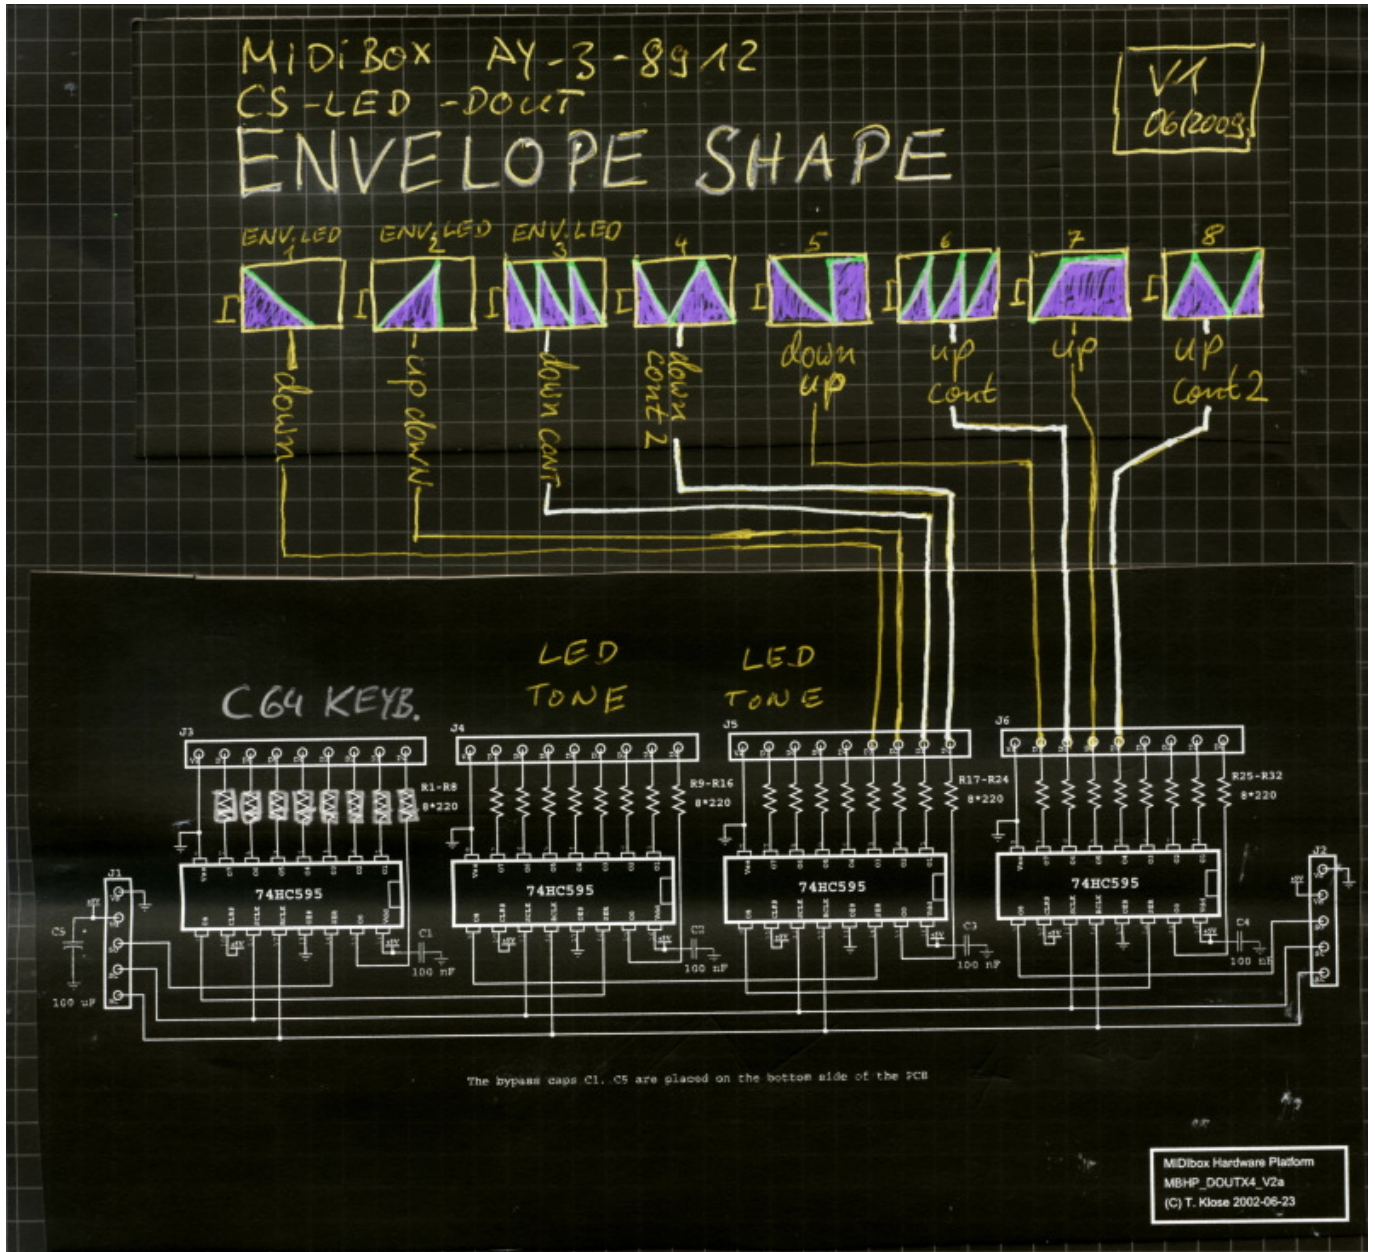

MIDiBox AY 3 8912 - LED wiring

From: <https://midibox.org/dokuwiki/> - MIDibox

Permanent link: https://midibox.org/dokuwiki/doku.php?id=midibox_ay_cs_led&rev=1245520617

Last update: 2009/06/20 17:56