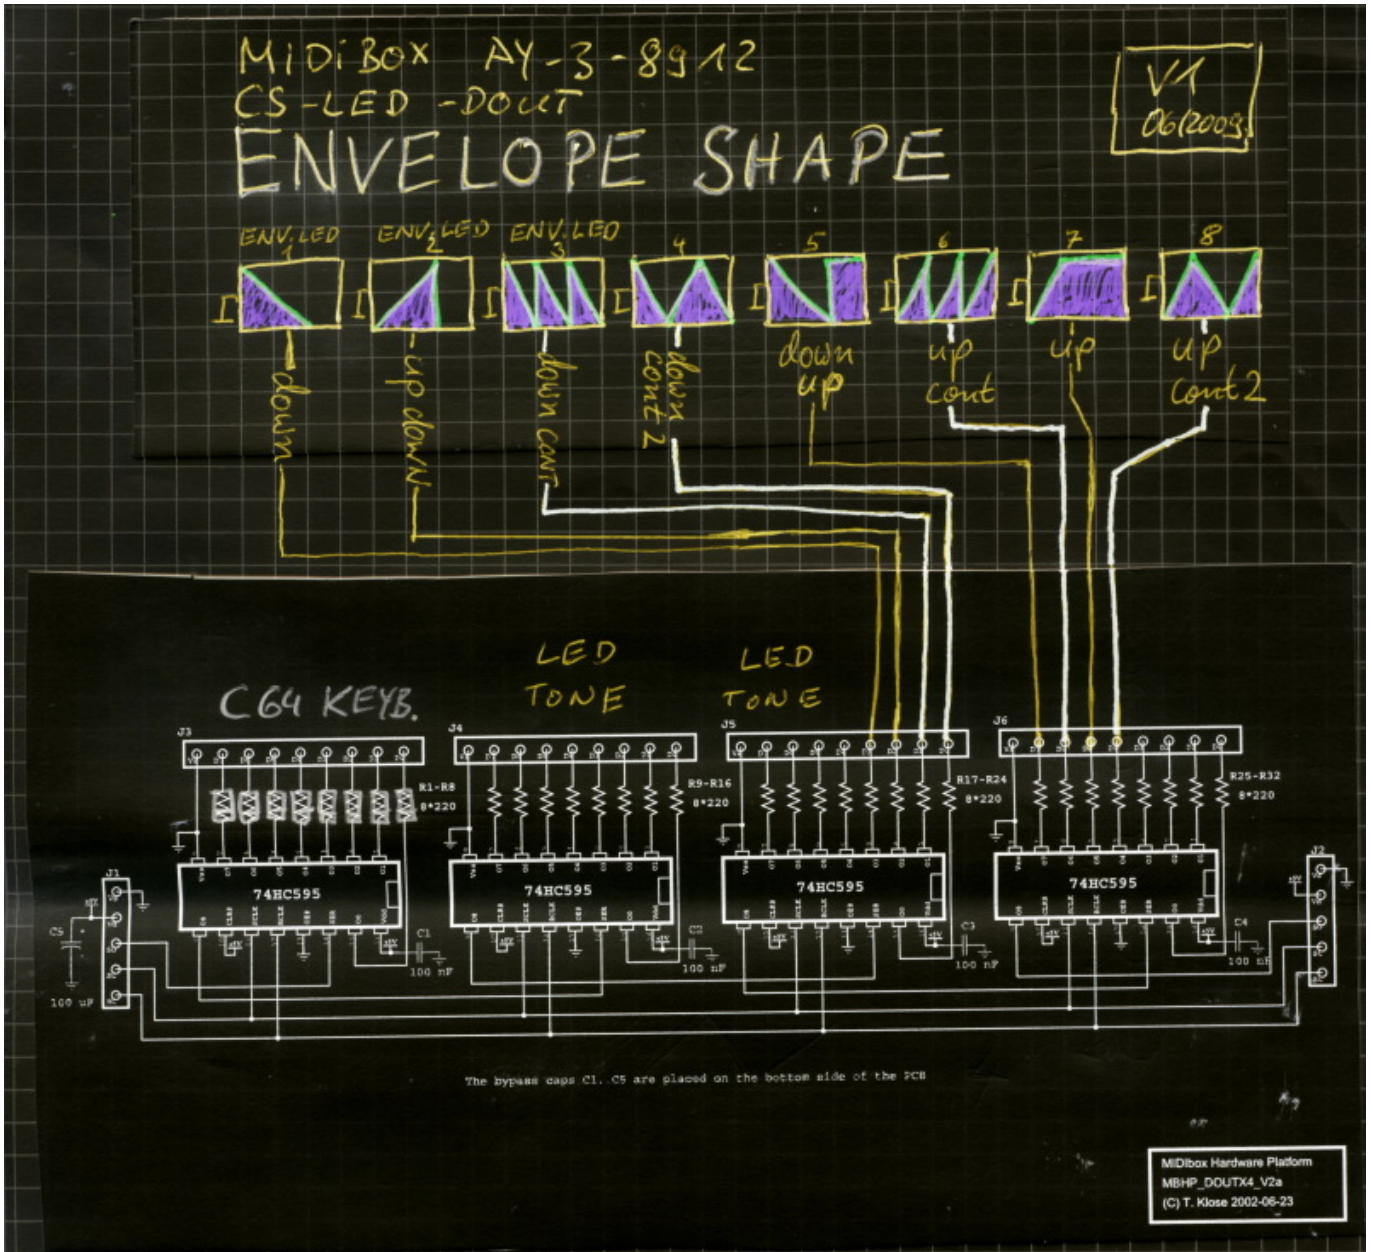

# MIDiBox AY 3 8912 - LED wiring

From:

<https://midibox.org/dokuwiki/> - MIDIbox

Permanent link:

[https://midibox.org/dokuwiki/doku.php?id=midibox\\_ay\\_cs\\_led&rev=1245520617](https://midibox.org/dokuwiki/doku.php?id=midibox_ay_cs_led&rev=1245520617)