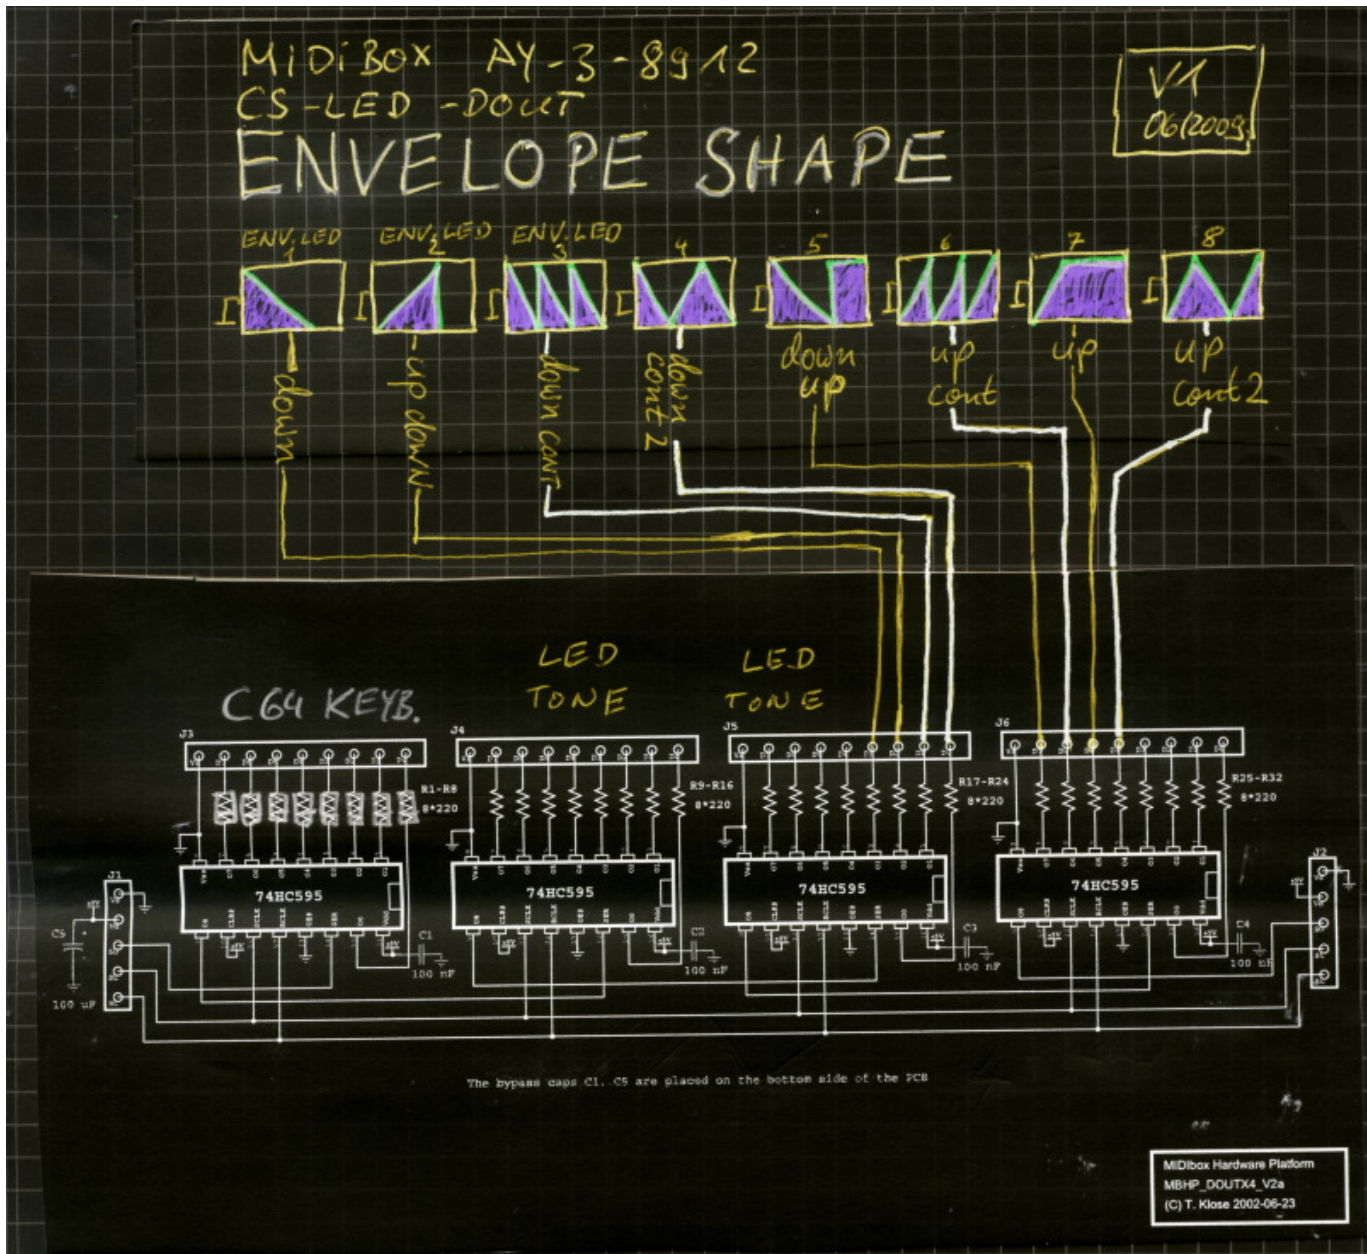

MIDiBox AY 3 8912 - LED wiring

From: <https://midibox.org/dokuwiki/> - MIDIbox

Permanent link: https://midibox.org/dokuwiki/doku.php?id=midibox_ay_cs_led&rev=1245520617

Last update: 2009/06/20 17:56