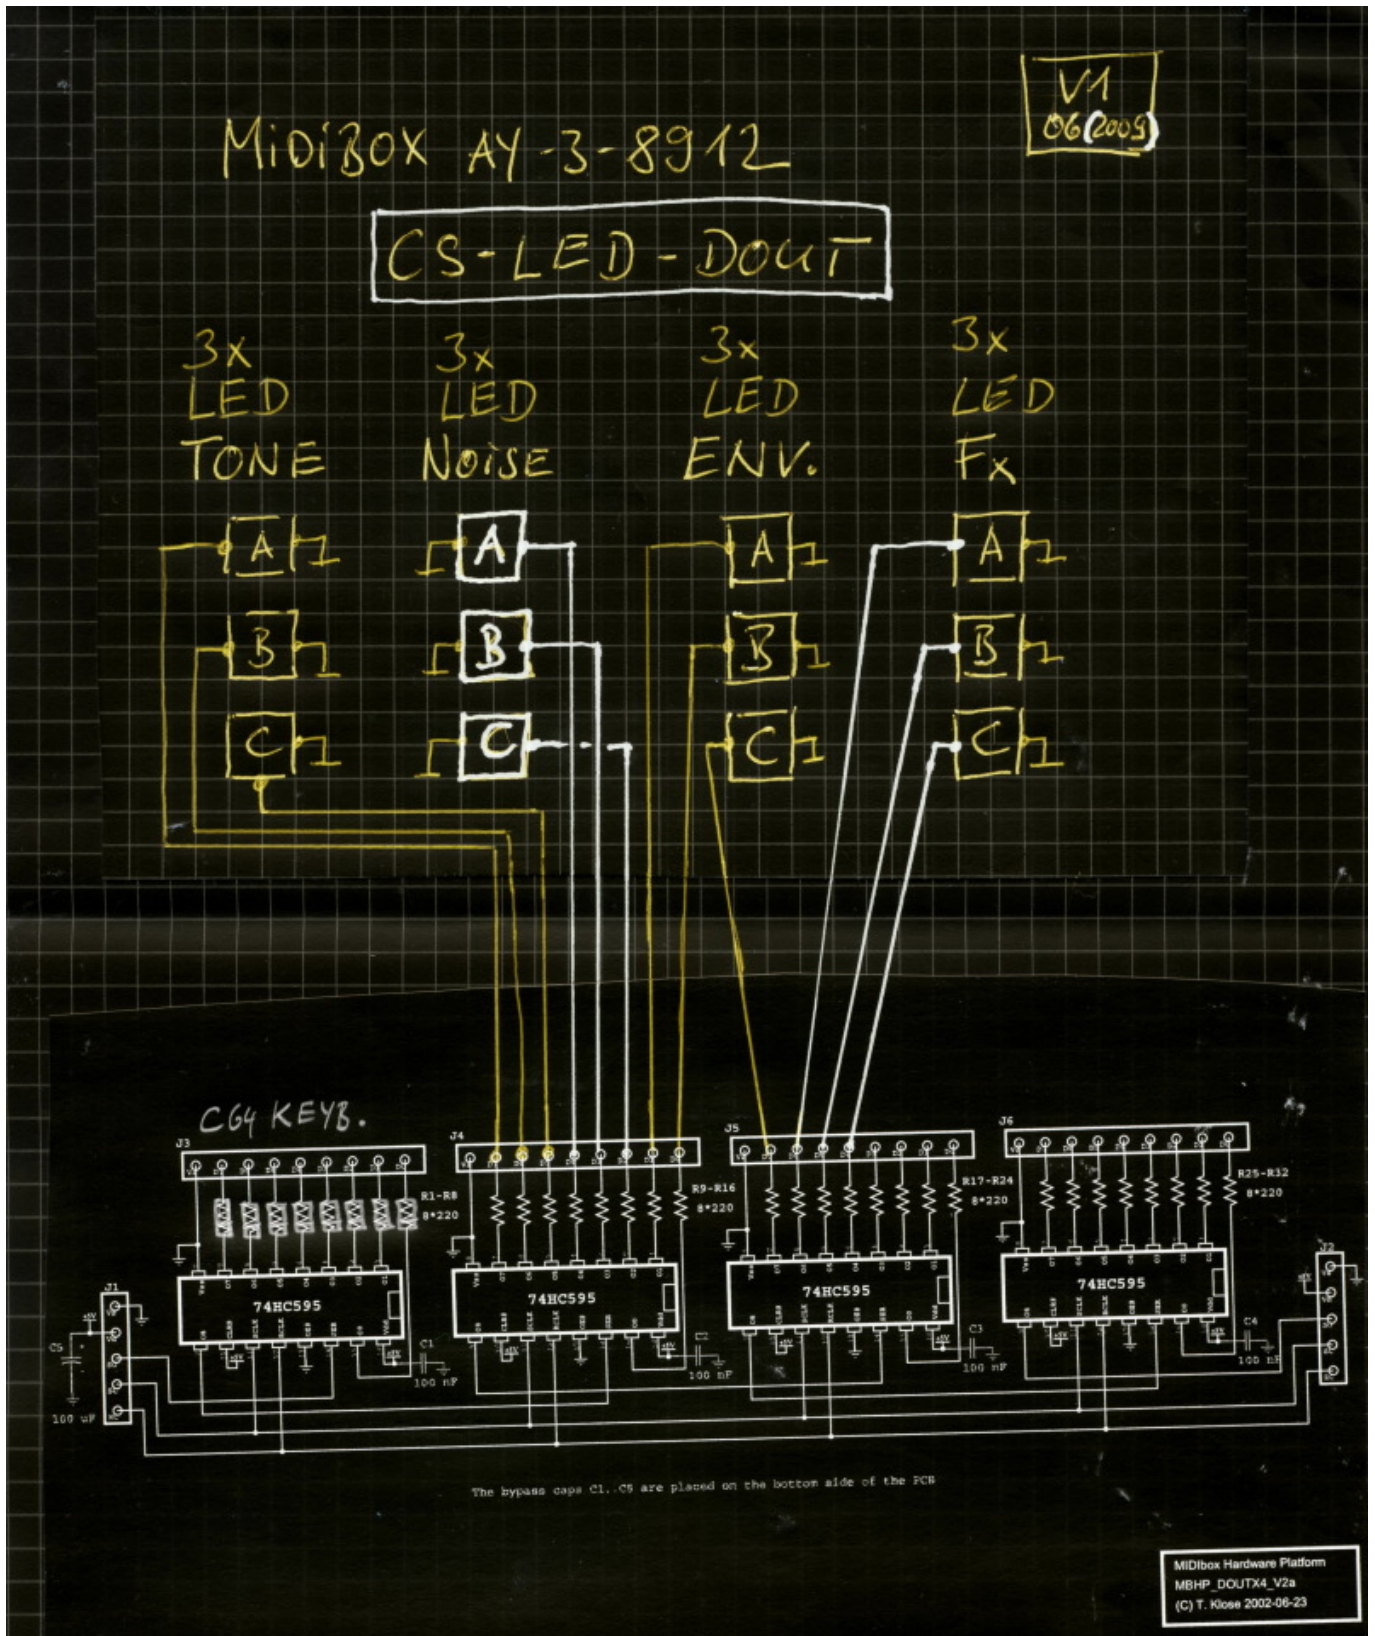

MIDiBox AY 3 8912 - LED wiring

From: <https://midibox.org/dokuwiki/> - MIDibox

Permanent link: https://midibox.org/dokuwiki/doku.php?id=midibox_ay_cs_led&rev=1245520617

Last update: 2009/06/20 17:56