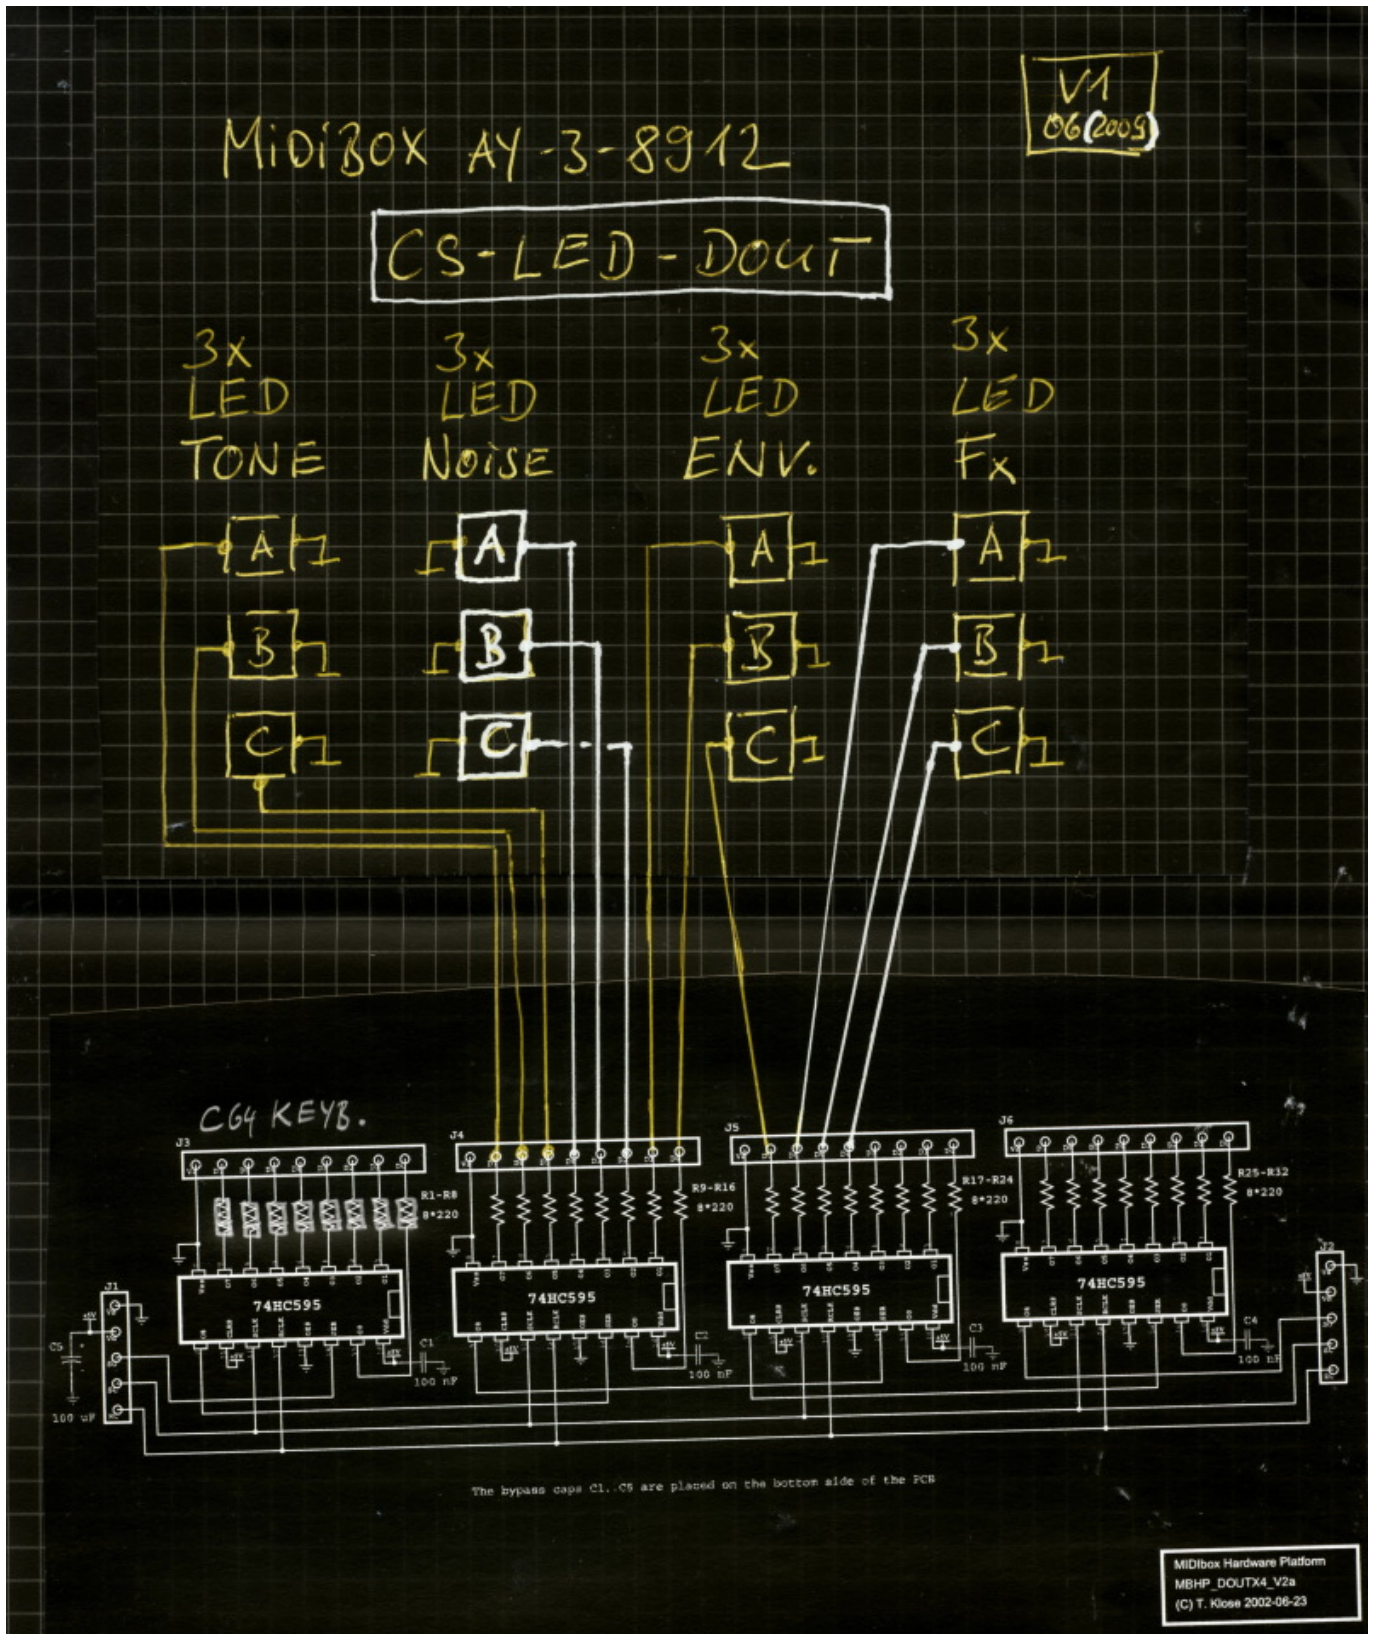

# MIDIBox AY 3 8912 - CS LED (wiring)

MIDIBox AY CS - Tone LEDs:

Tone LED Indication:

- Tone [A,B,C] On/Off
- Noise [A,B,C] ON/OFF

- Fx Option [A,B,C] ON/OFF

⋮  
⋮  
⋮

MIDIBox AY CS - Envelope LEDs:

Context:

- MIDIBox AY Envelope Control See ⇒ [midibox\\_ay\\_3\\_8912\\_envelope](#)

From:

<https://midibox.org/dokuwiki/> - **MIDIbox**

Permanent link:

[https://midibox.org/dokuwiki/doku.php?id=midibox\\_ay\\_cs\\_led&rev=1269866585](https://midibox.org/dokuwiki/doku.php?id=midibox_ay_cs_led&rev=1269866585)