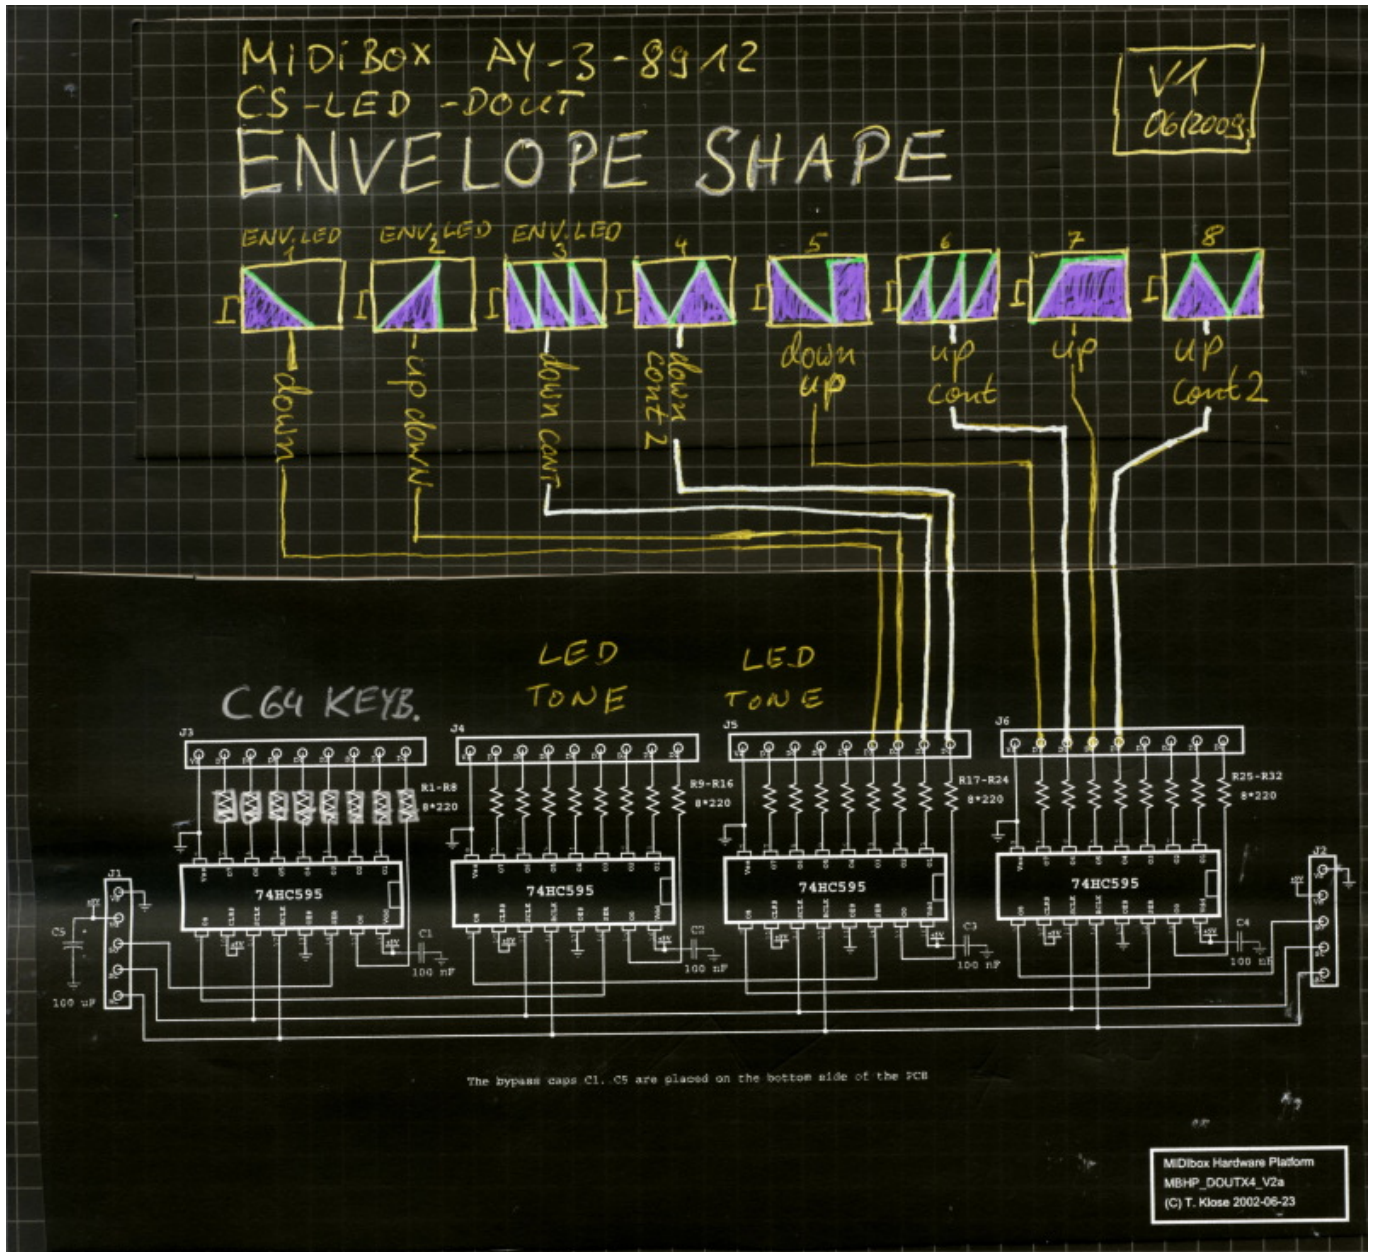

MIDIBox AY 3 8912 - CS LED (wiring)

MIDIBox AY CS - Tone LEDs:

Tone LED Indication:

- Tone [A,B,C] On/Off
- Noise [A,B,C] ON/OFF

- Fx Option [A,B,C] ON/OFF

⋮
⋮
⋮

MIDIBox AY CS - Envelope LEDs:

Context:

- MIDIBox AY Envelope Control See ⇒ [midibox_ay_3_8912_envelope](#)

From:

<https://midibox.org/dokuwiki/> - **MIDIbox**

Permanent link:

https://midibox.org/dokuwiki/doku.php?id=midibox_ay_cs_led&rev=1269866585