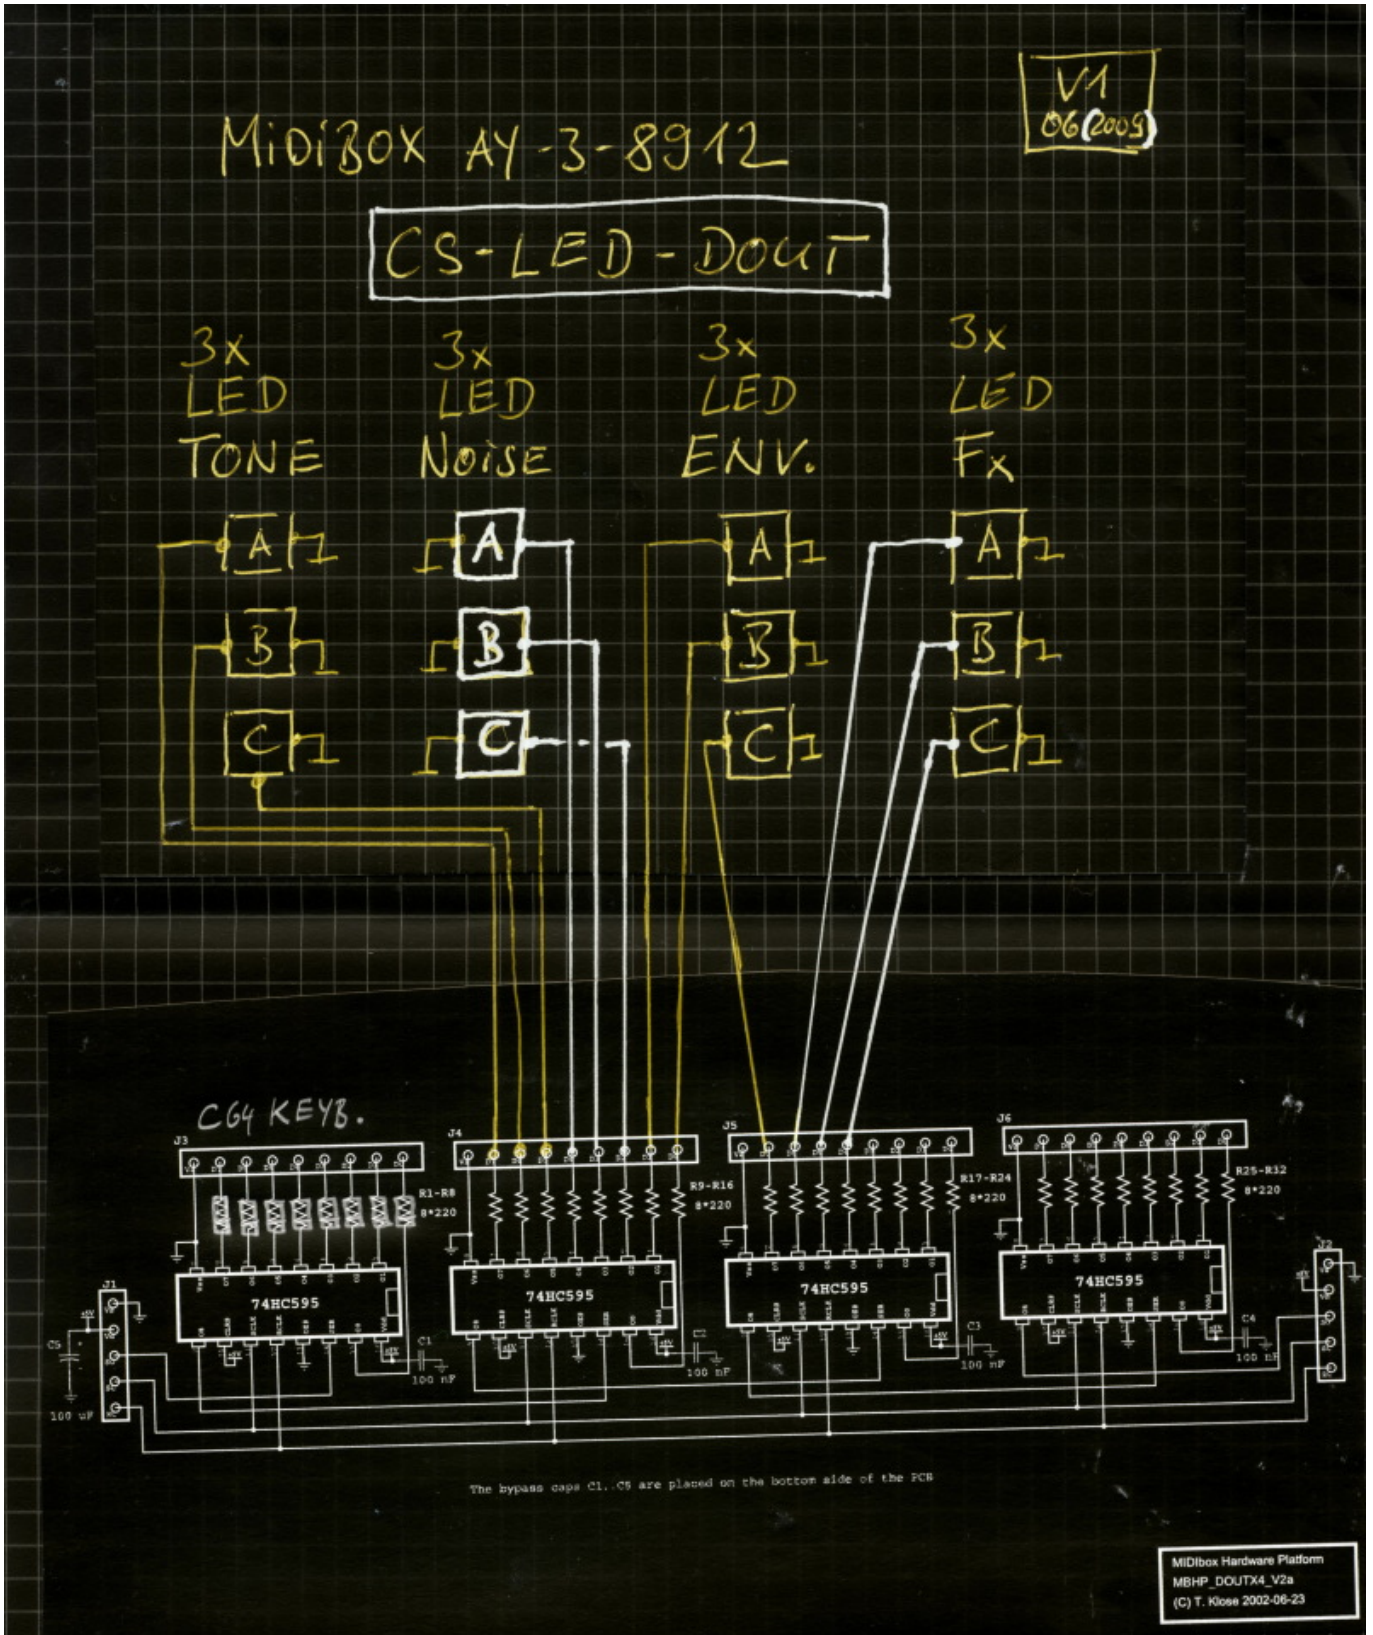

# MIDiBox AY 3 8912 - CS LED (wiring)

MIDiBox AY CS - Tone LEDs:

Tone LED Indication:

- Tone [A,B,C] On/Off
- Noise [A,B,C] ON/OFF

- Fx Option [A,B,C] ON/OFF

⋮  
⋮  
⋮

MIDIBox AY CS - Envelope LEDs:

Context:

- MIDIBox AY Envelope Control See ⇒ [midibox\\_ay\\_3\\_8912\\_envelope](#)

From:

<https://midibox.org/dokuwiki/> - **MIDIbox**

Permanent link:

[https://midibox.org/dokuwiki/doku.php?id=midibox\\_ay\\_cs\\_led&rev=1269866585](https://midibox.org/dokuwiki/doku.php?id=midibox_ay_cs_led&rev=1269866585)