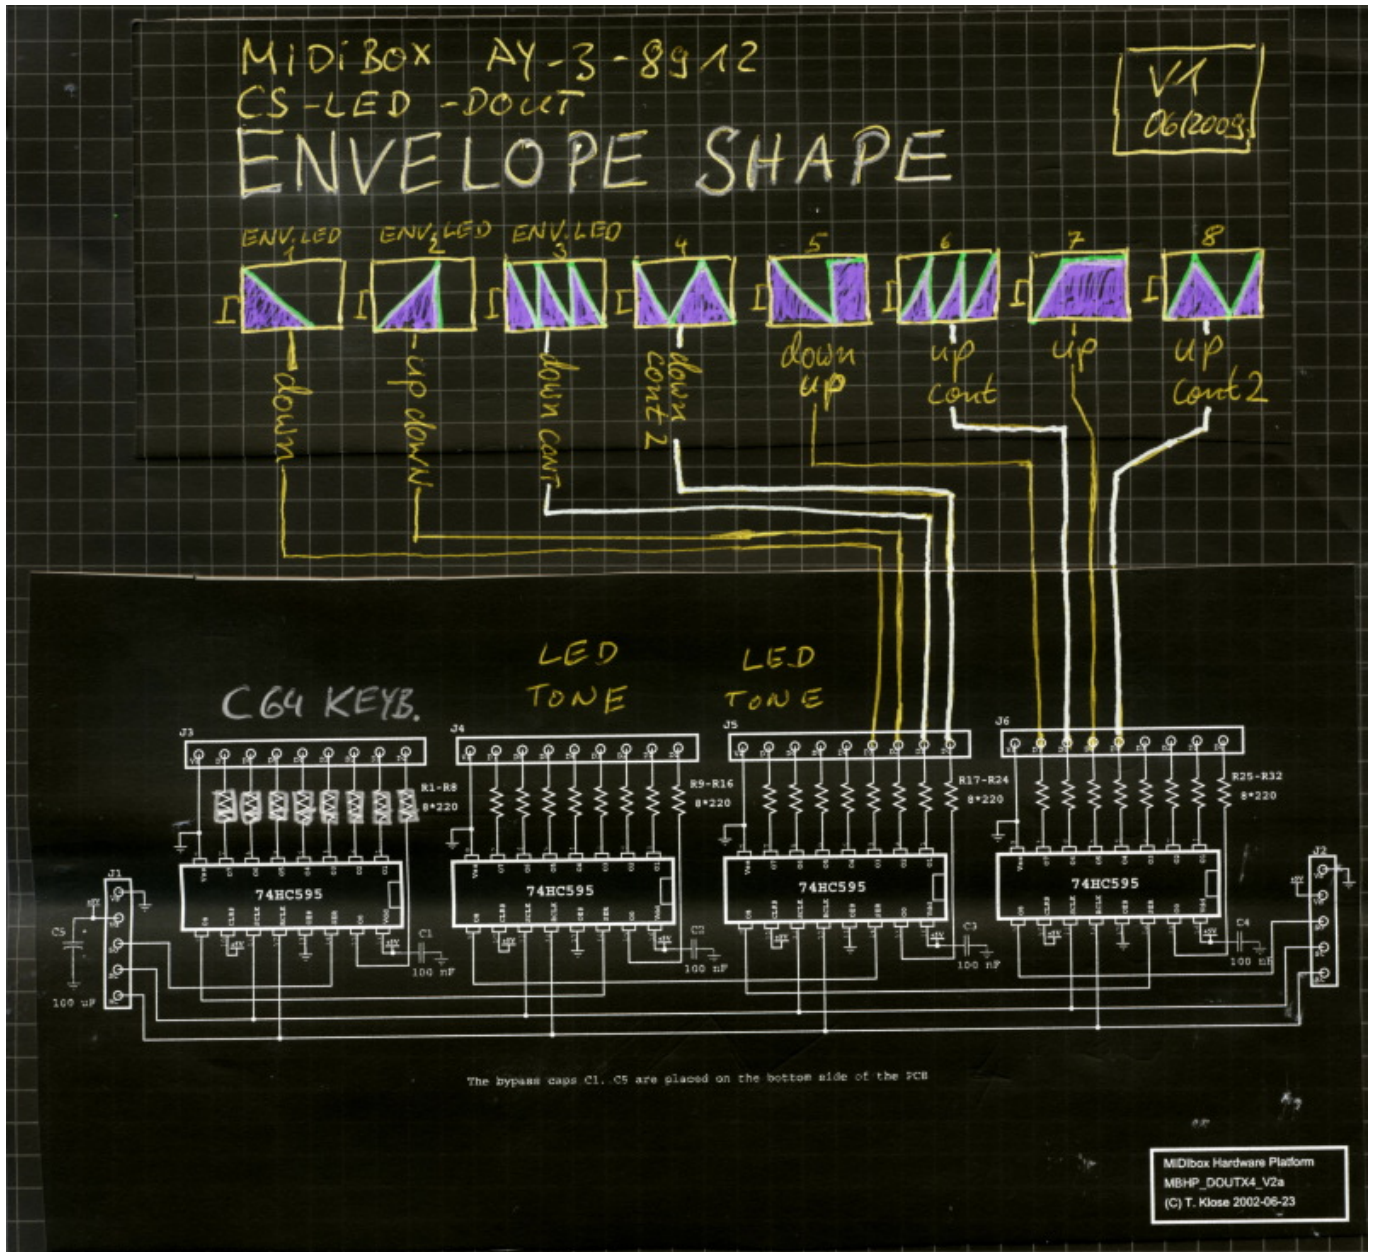

# MIDiBox AY 3 8912 - CS LED (wiring)

MIDiBox AY CS - Tone LEDs:

Tone LED Indication:

- Tone [A,B,C] On/Off
- Noise [A,B,C] ON/OFF

- Fx Option [A,B,C] ON/OFF

⋮  
⋮  
⋮

MIDIBox AY CS - Envelope LEDs:

Context:

- MIDIBox AY Envelope Control See ⇒ [midibox\\_ay\\_3\\_8912\\_envelope](#)

From:

<https://midibox.org/dokuwiki/> - **MIDIbox**

Permanent link:

[https://midibox.org/dokuwiki/doku.php?id=midibox\\_ay\\_cs\\_led&rev=1269866585](https://midibox.org/dokuwiki/doku.php?id=midibox_ay_cs_led&rev=1269866585)