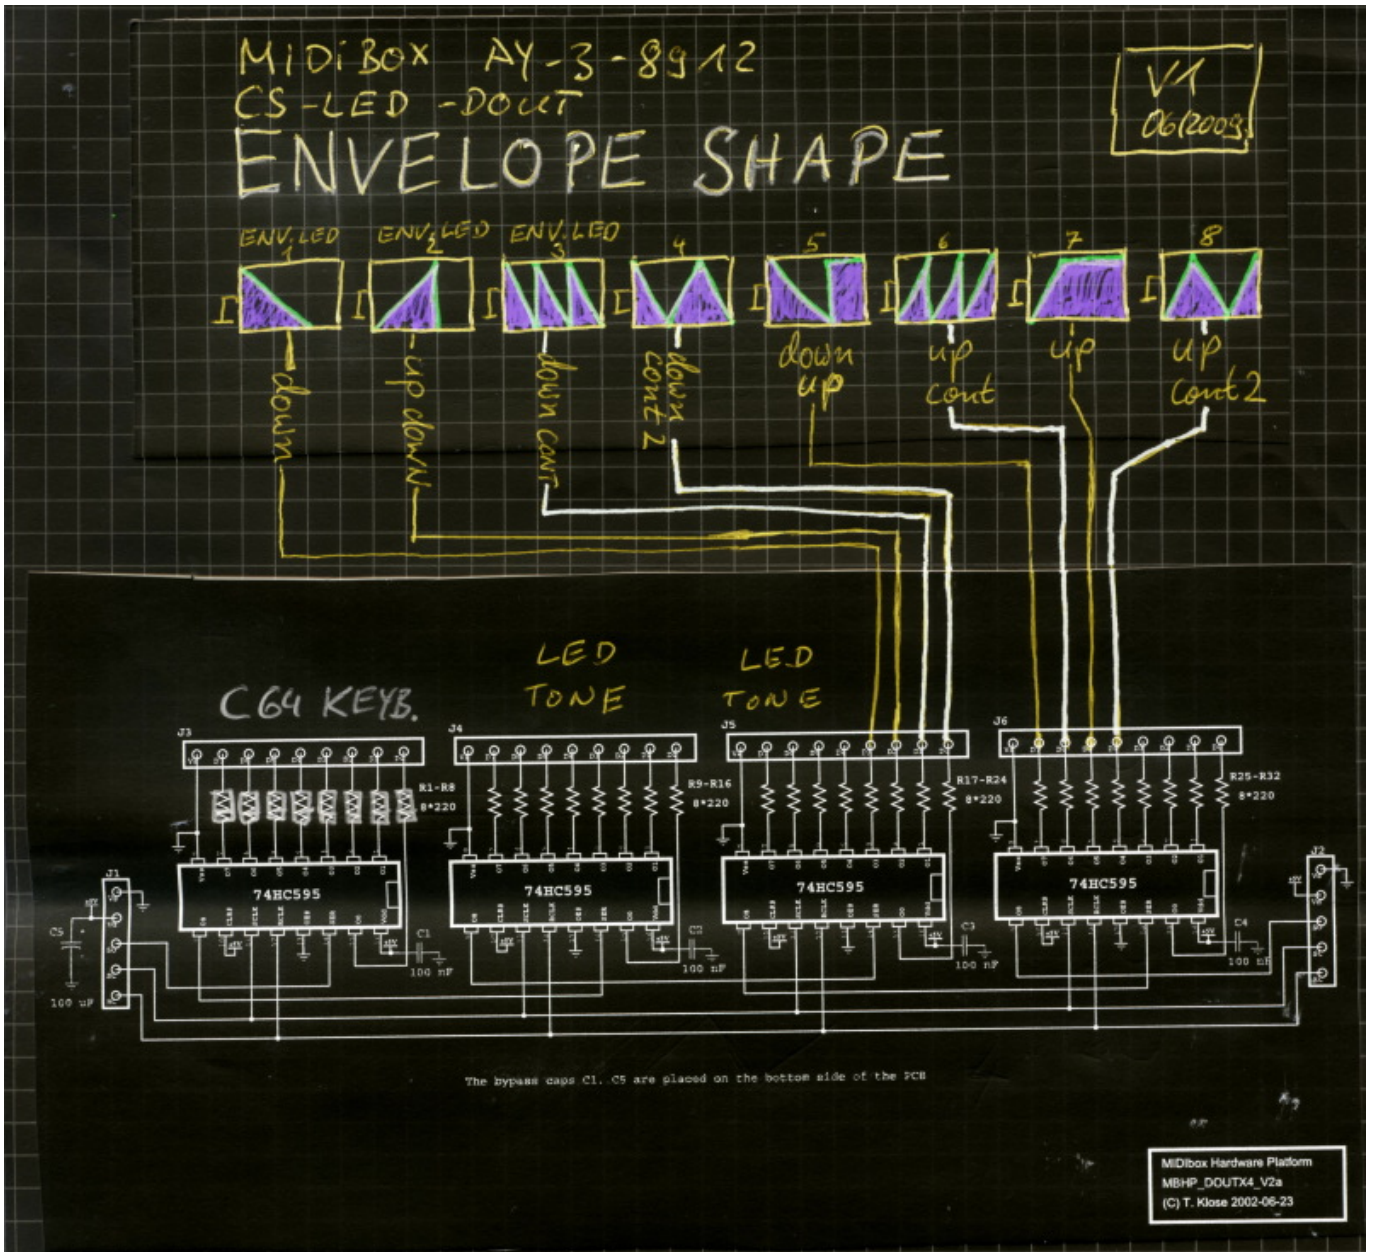

MIDIBox AY 3 8912 - CS LED (wiring)

MIDIBox AY CS - Tone LEDs:

Tone LED Indication:

- Tone [A,B,C] On/Off
- Noise [A,B,C] ON/OFF

- Fx Option [A,B,C] ON/OFF

⋮
⋮
⋮

MIDIBox AY CS - Envelope LEDs:

Context:

- MIDIBox AY Envelope Control See ⇒ [midibox_ay_3_8912_envelope](#)

From:

<https://midibox.org/dokuwiki/> - **MIDIbox**

Permanent link:

https://midibox.org/dokuwiki/doku.php?id=midibox_ay_cs_led&rev=1269866585