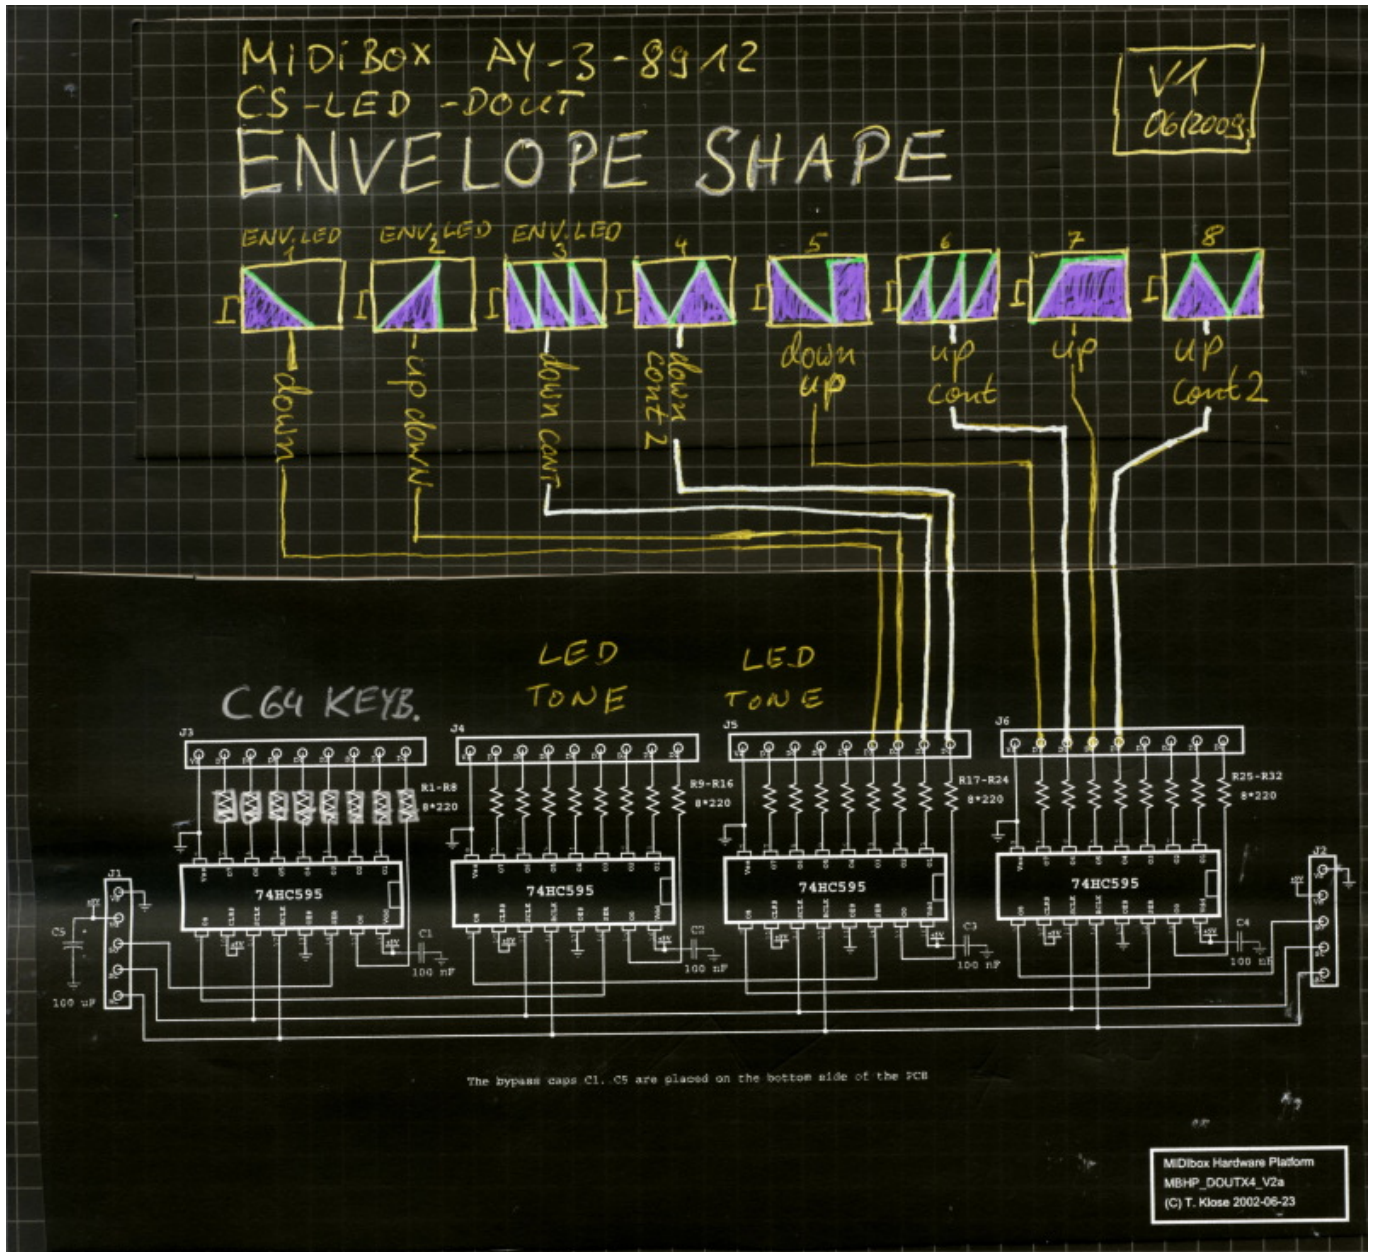

# MIDIBox AY 3 8912 - CS LED (wiring)

MIDIBox AY CS - Tone LEDs:

Tone LED Indication:

- Tone [A,B,C] On/Off
- Noise [A,B,C] ON/OFF

- Fx Option [A,B,C] ON/OFF

⋮  
⋮  
⋮

MIDIBox AY CS - Envelope LEDs:

Context:

- MIDIBox AY Envelope Control See ⇒ [midibox\\_ay\\_3\\_8912\\_envelope](#)

From:

<https://midibox.org/dokuwiki/> - **MIDIbox**

Permanent link:

[https://midibox.org/dokuwiki/doku.php?id=midibox\\_ay\\_cs\\_led&rev=1269866585](https://midibox.org/dokuwiki/doku.php?id=midibox_ay_cs_led&rev=1269866585)