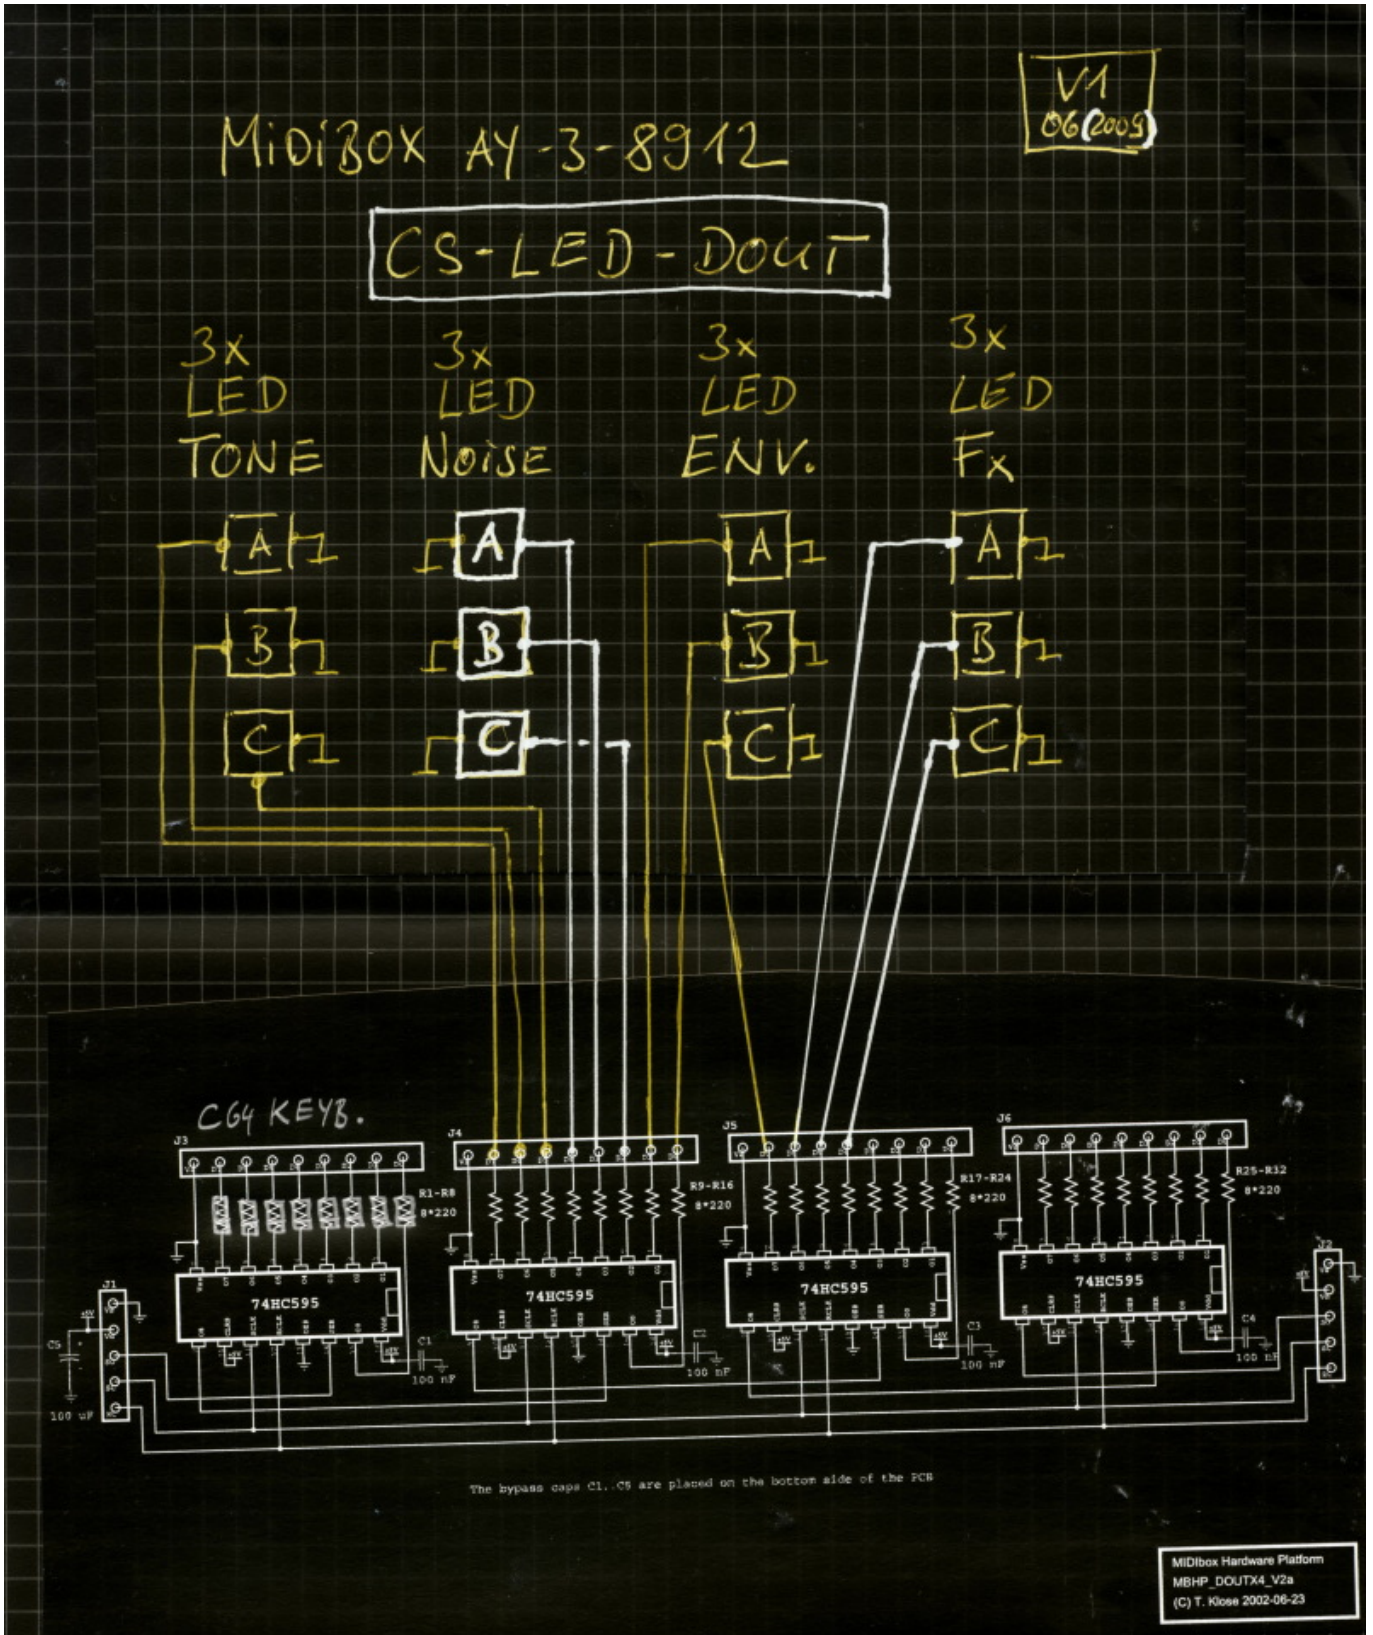

MIDIBox AY 3 8912 - CS LED (wiring)

MIDIBox AY CS - Tone LEDs:

Tone LED Indication:

- Tone [A,B,C] On/Off
- Noise [A,B,C] ON/OFF

- Fx Option [A,B,C] ON/OFF

⋮
⋮
⋮

MIDIBox AY CS - Envelope LEDs:

Context:

- MIDIBox AY Envelope Control See ⇒ [midibox_ay_3_8912_envelope](#)

From:

<https://midibox.org/dokuwiki/> - **MIDIbox**

Permanent link:

https://midibox.org/dokuwiki/doku.php?id=midibox_ay_cs_led&rev=1269866585