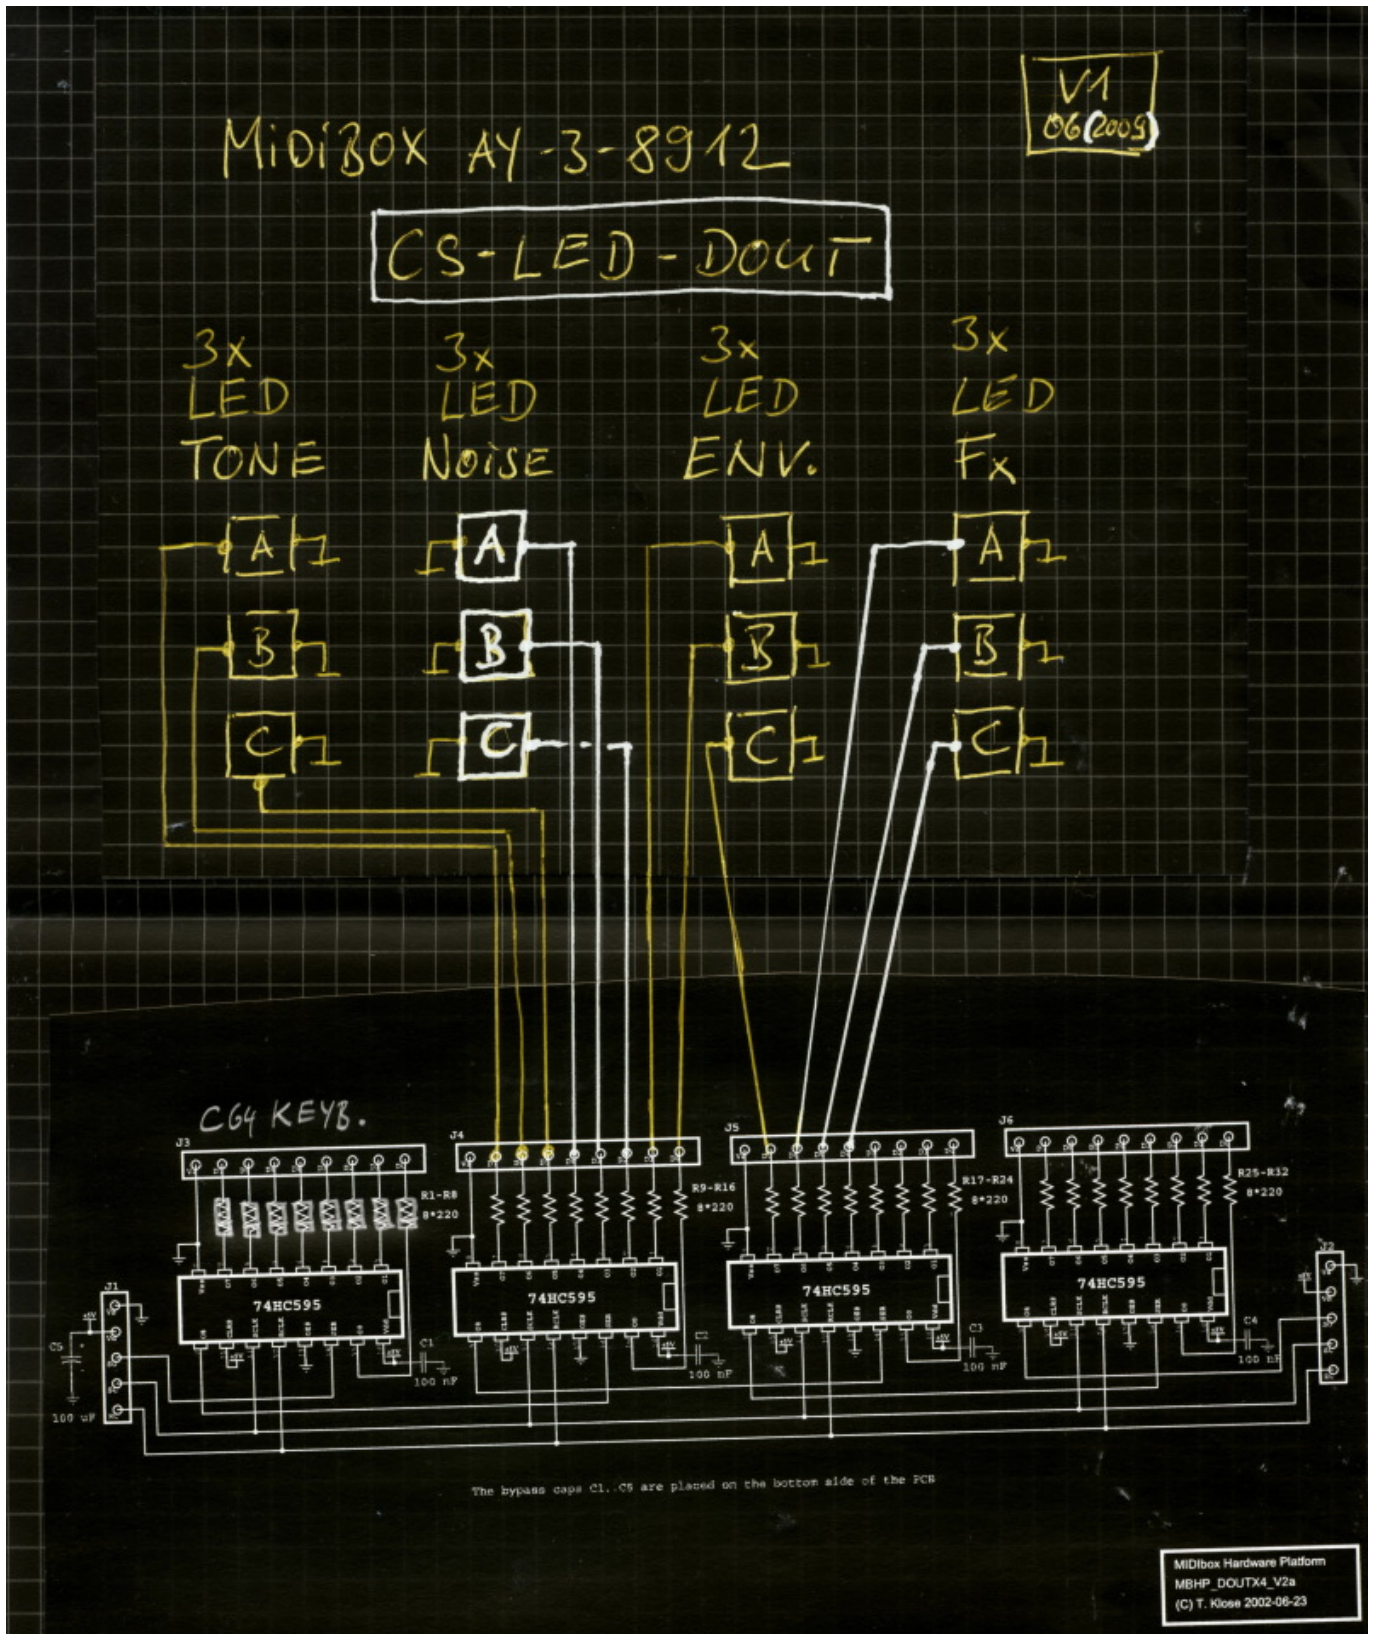

MIDIBox AY 3 8912 - CS LED (wiring)

MIDIBox AY CS - Tone LEDs:

Tone LED Indication:

- Tone [A,B,C] On/Off
- Noise [A,B,C] ON/OFF

- Fx Option [A,B,C] ON/OFF

⋮

⋮

:

MIDIBox AY CS - Envelope LEDs:

Context:

- MIDIBox AY Envelope Control See ⇒ [midibox_ay_3_8912_envelope](#)

From:

<https://midibox.org/dokuwiki/> - **MIDIbox**

Permanent link:

https://midibox.org/dokuwiki/doku.php?id=midibox_ay_cs_led&rev=1269866585