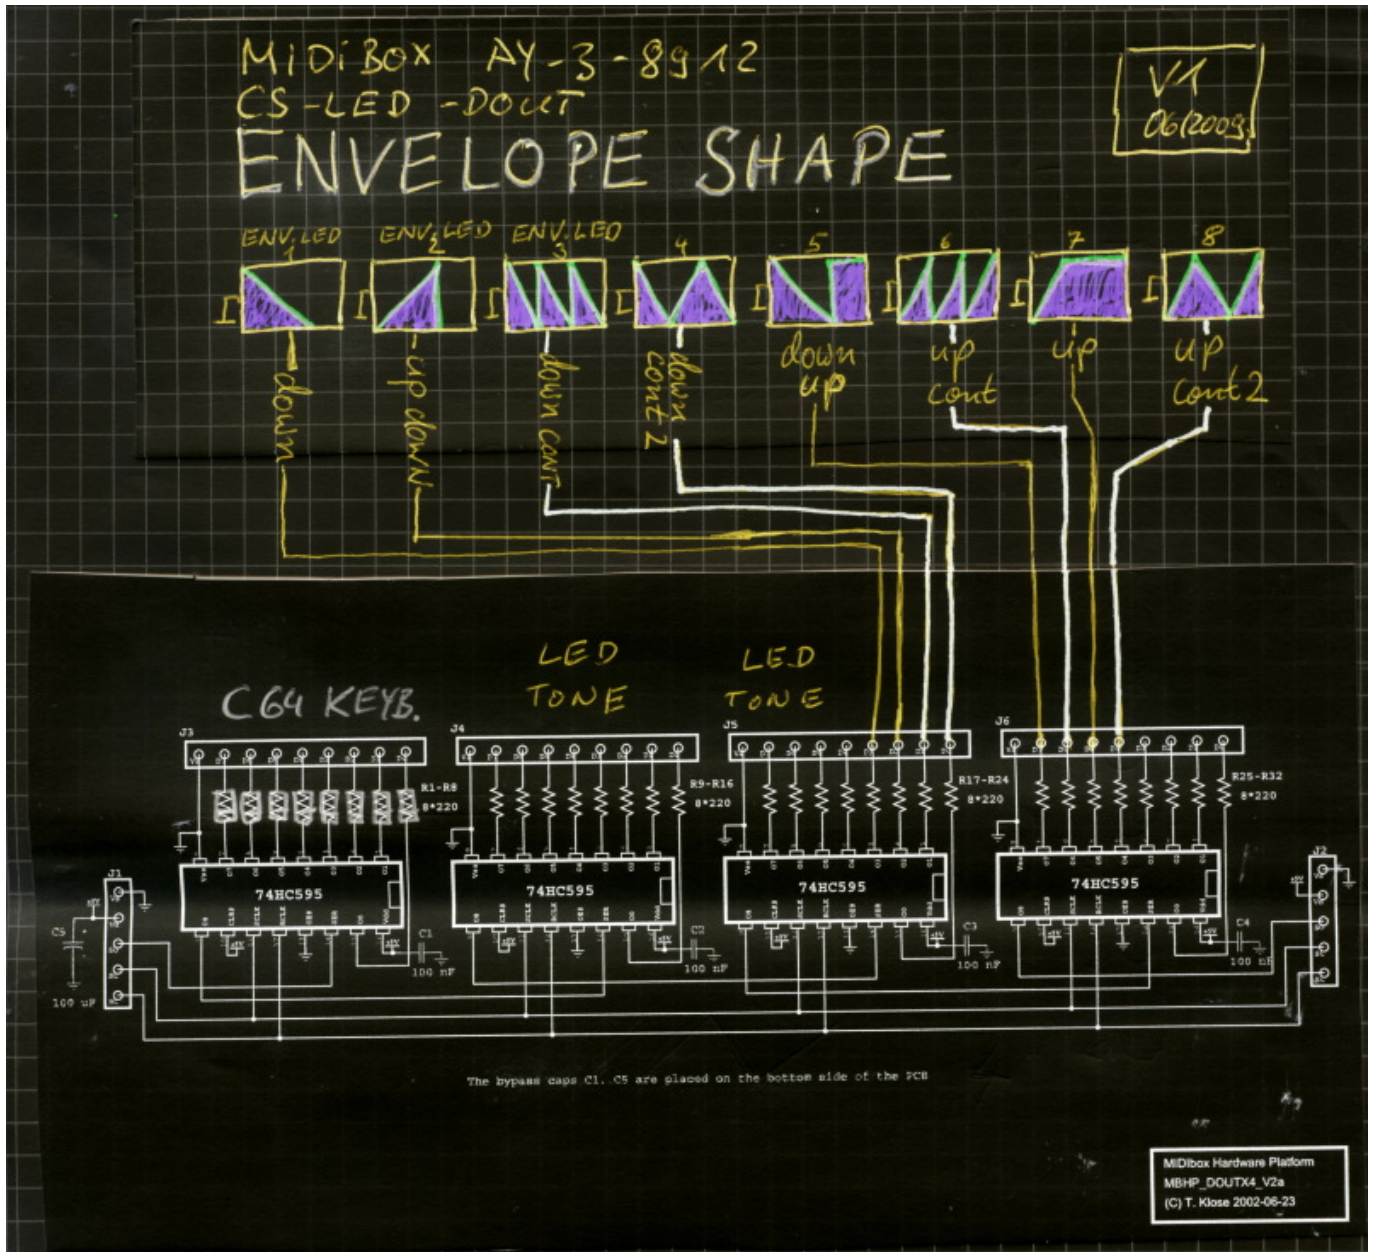

MIDIBox AY 3 8912 - CS LED (wiring)

MIDIBox AY CS - Tone LEDs:

Tone LED Indication:

- Tone [A,B,C] On/Off
- Noise [A,B,C] ON/OFF

- Fx Option [A,B,C] ON/OFF

⋮

⋮

:

MIDIBox AY CS - Envelope LEDs:

Context:

- MIDIBox AY Envelope Control See ⇒ [midibox_ay_3_8912_envelope](#)

From:

<https://midibox.org/dokuwiki/> - **MIDIbox**

Permanent link:

https://midibox.org/dokuwiki/doku.php?id=midibox_ay_cs_led&rev=1269866585