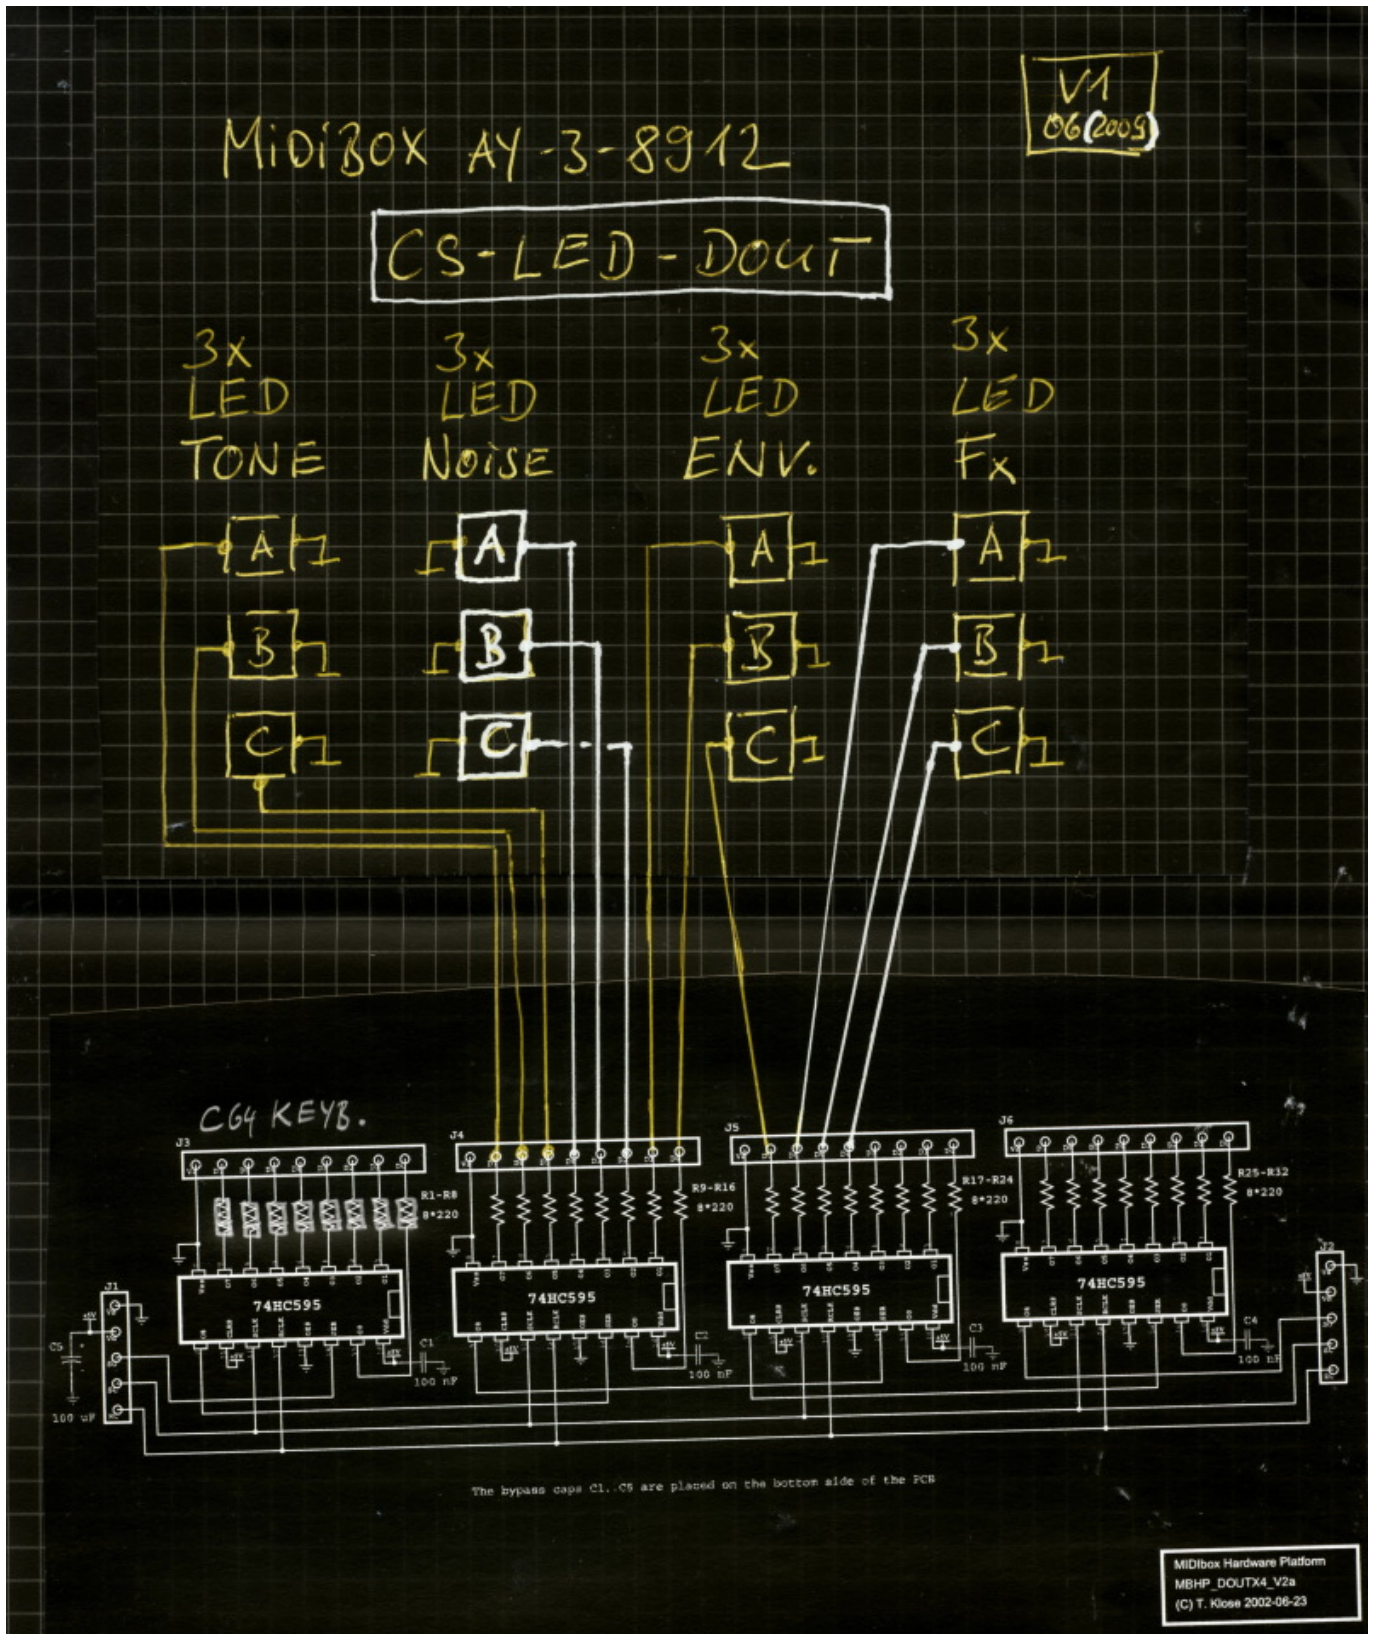

MIDIBox AY 3 8912 - CS LED (wiring)

MIDIBox AY CS - Tone LEDs:

Tone LED Indication:

- Tone [A,B,C] On/Off
- Noise [A,B,C] ON/OFF

- Fx Option [A,B,C] ON/OFF

⋮
⋮
⋮

MIDIBox AY CS - Envelope LEDs:

Context:

- MIDIBox AY Envelope Control See ⇒ [midibox_ay_3_8912_envelope](#)

From:

<https://midibox.org/dokuwiki/> - **MIDIbox**

Permanent link:

https://midibox.org/dokuwiki/doku.php?id=midibox_ay_cs_led&rev=1269866585