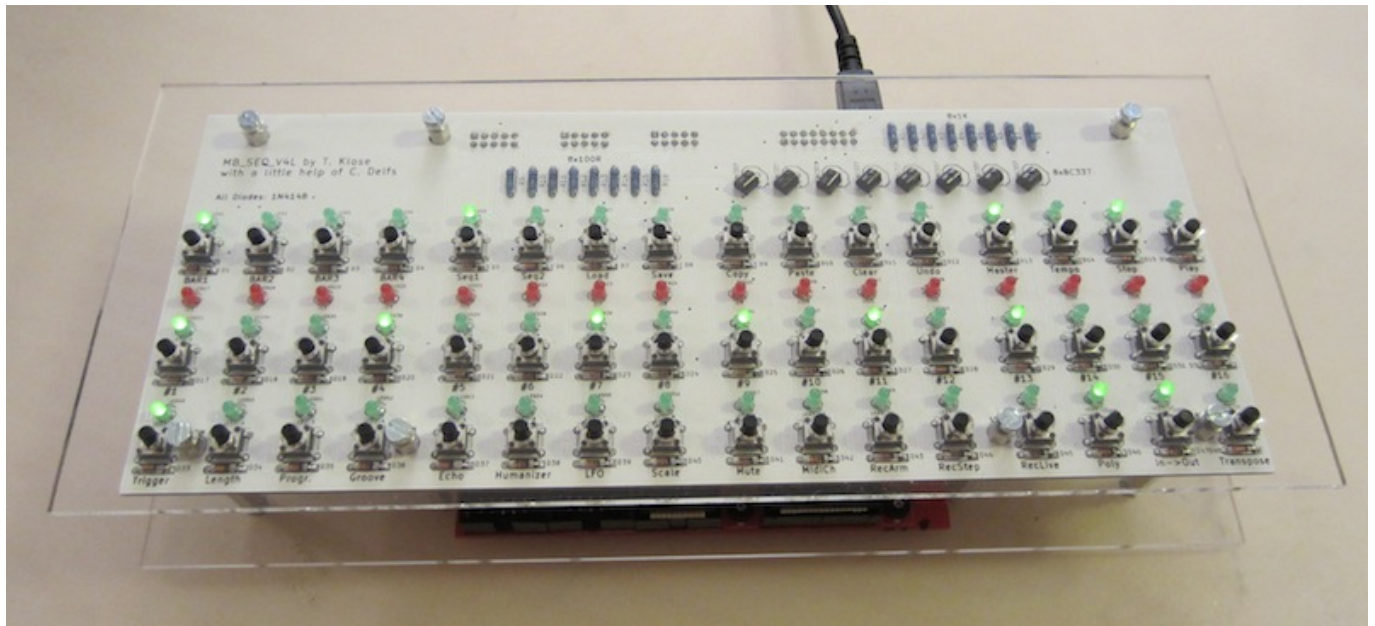

# MIDibox SEQ 4 Lite

\* [Overview](#) <sup>uCApps</sup>

## Cases

\* [Original](#) <sup>uCApps</sup>

\* [Case designed by Altitude \(altered by Shuriken for use with normal switch\)](#)

From:

<https://midibox.org/dokuwiki/> - **MIDIbox**

Permanent link:

[https://midibox.org/dokuwiki/doku.php?id=midibox\\_seq4l&rev=1390149785](https://midibox.org/dokuwiki/doku.php?id=midibox_seq4l&rev=1390149785)