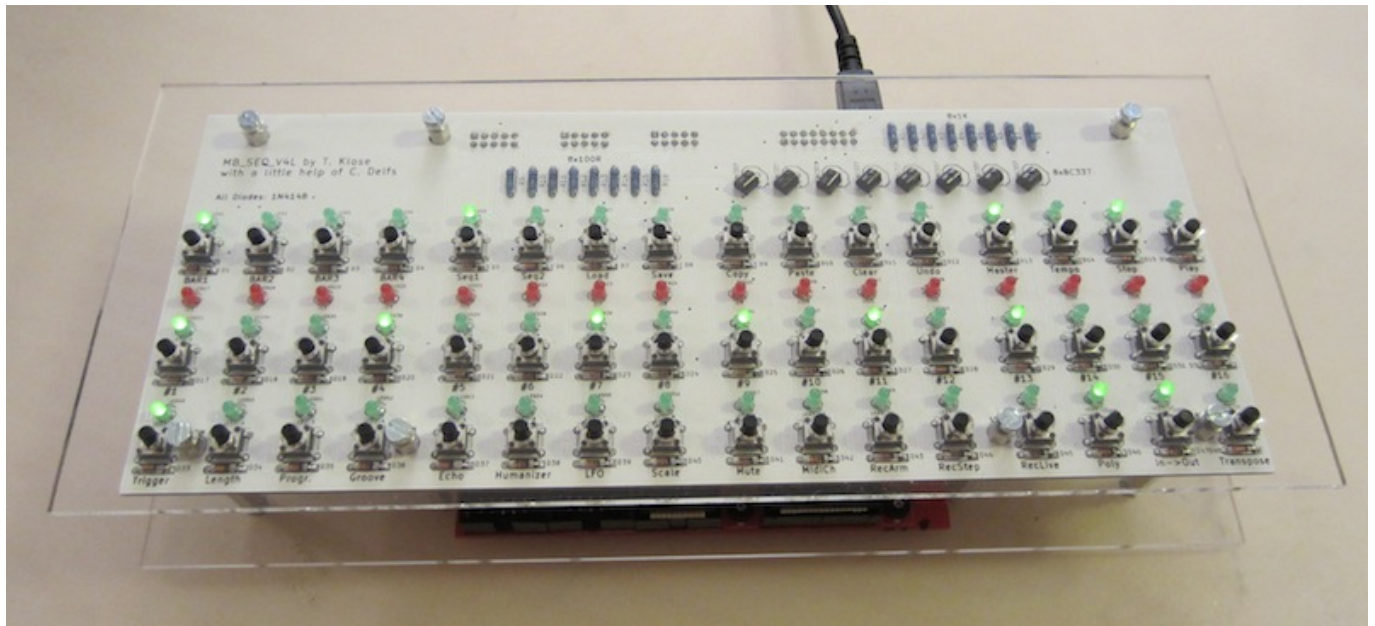

## Cases

\* [Original](#) uCApps

\* [Case designed by Altitude \(altered by Shuriken for use with normal switch\)](#)

From:

<https://midibox.org/dokuwiki/> - **MIDIbox**

Permanent link:

[https://midibox.org/dokuwiki/doku.php?id=midibox\\_seq4l&rev=1390149785](https://midibox.org/dokuwiki/doku.php?id=midibox_seq4l&rev=1390149785)