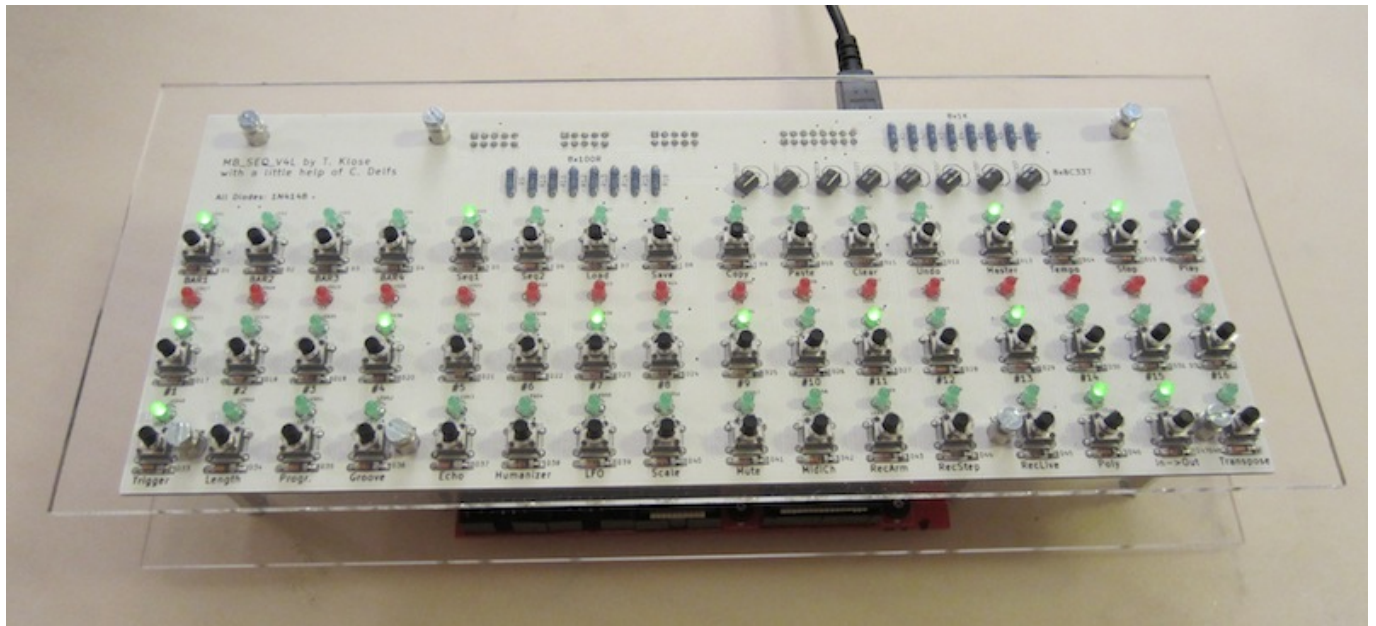

MIDibox SEQ 4 Lite

* [Overview](#) ^{uCApps}

Cases

* [Original](#) ^{uCApps}

* [Case designed by Altitude \(altered by Shuriken for use with normal switch\)](#)

From:

<https://midibox.org/dokuwiki/> - **MIDIbox**