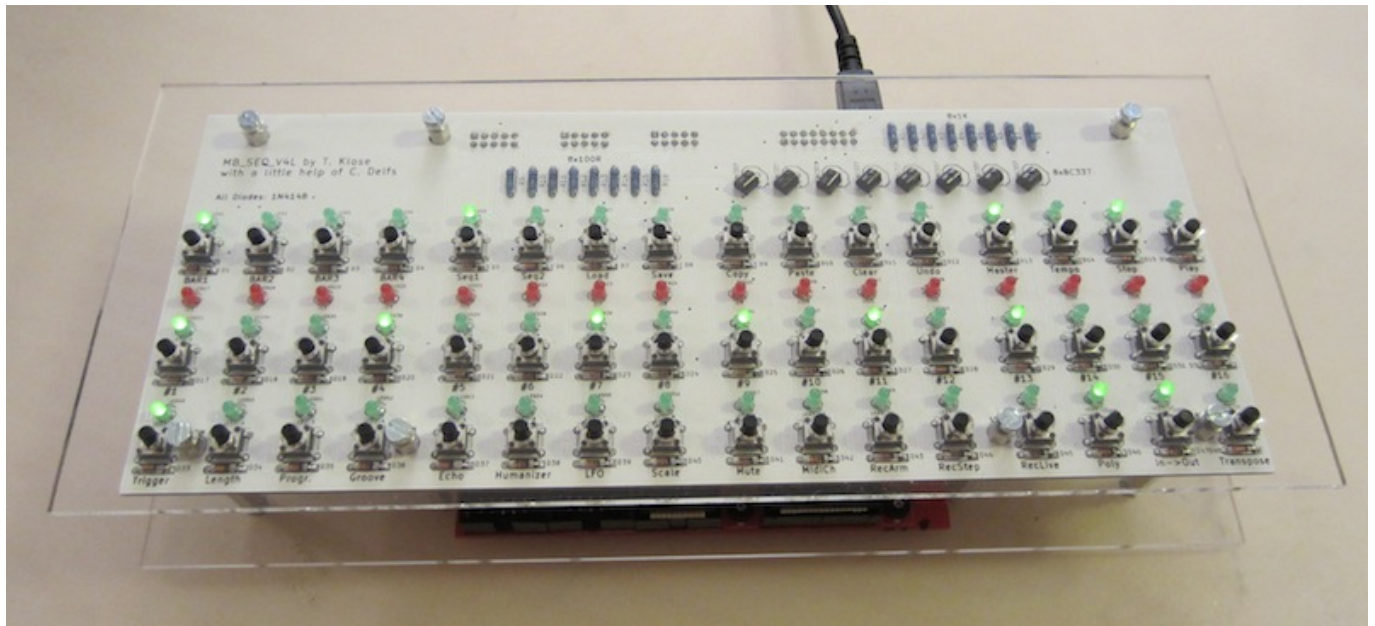

MIDIbox SEQ 4 Lite

* [Overview](#) ^{uCApps}

Cases

* [Original](#) ^{uCApps}

* [Case designed by Altitude (altered by Shuriken for use with normal switch)](#)

From: <https://midibox.org/dokuwiki/> - **MIDIbox**

Permanent link: <https://midibox.org/dokuwiki/doku.php?id=midibox_seq4l&rev=1390150453>

Last update: **2014/01/19 16:54**