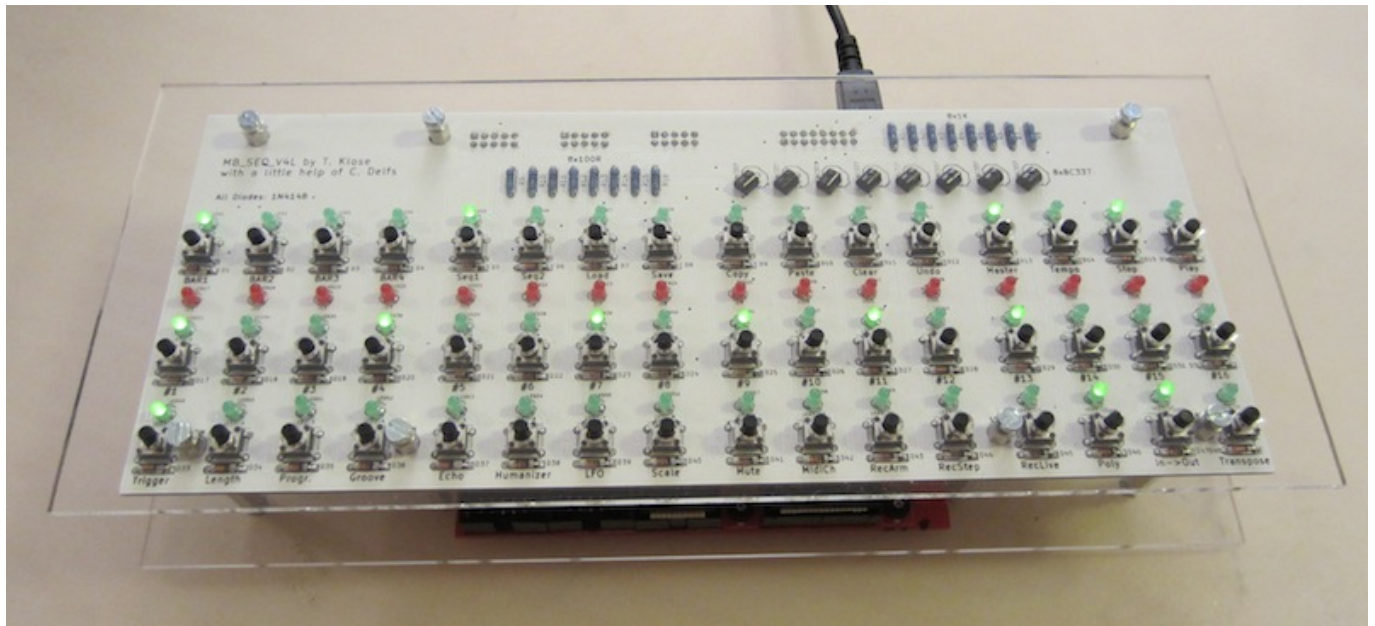

MIDIbox SEQ 4 Lite

* [Overview](#) ^{uCApps}

Cases

* [Original](#) ^{uCApps}

* [Case designed by Altitude \(altered by Shuriken for use with normal switch\)](#)

From: <https://midibox.org/dokuwiki/> - **MIDIbox**