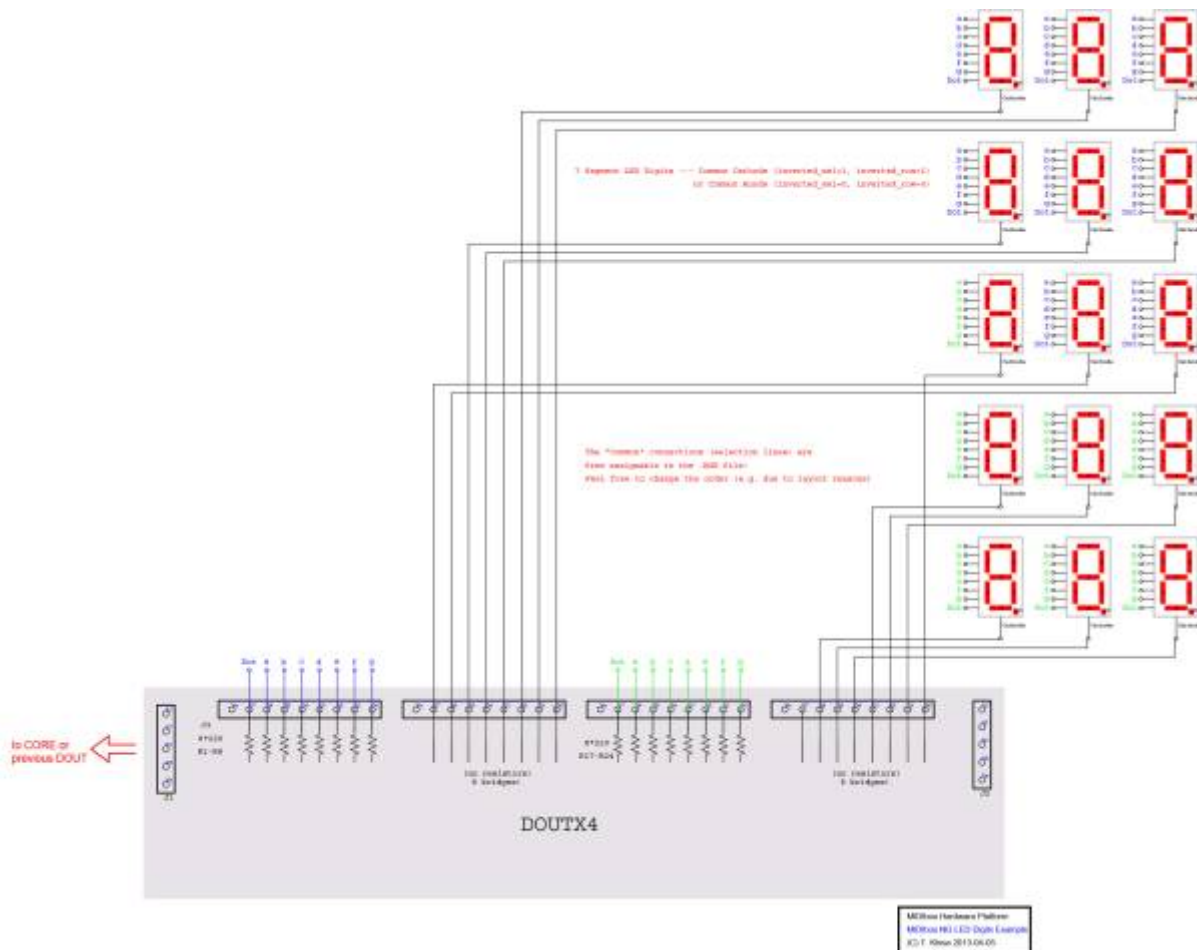

Numeric Display

A numeric display is an integrated device with LEDs that light by parts to display numbers

Core 32 Interconnections

From: <https://midibox.org/dokuwiki/> - MIDIBOX

Permanent link: https://midibox.org/dokuwiki/doku.php?id=numeric_display&rev=1467025462