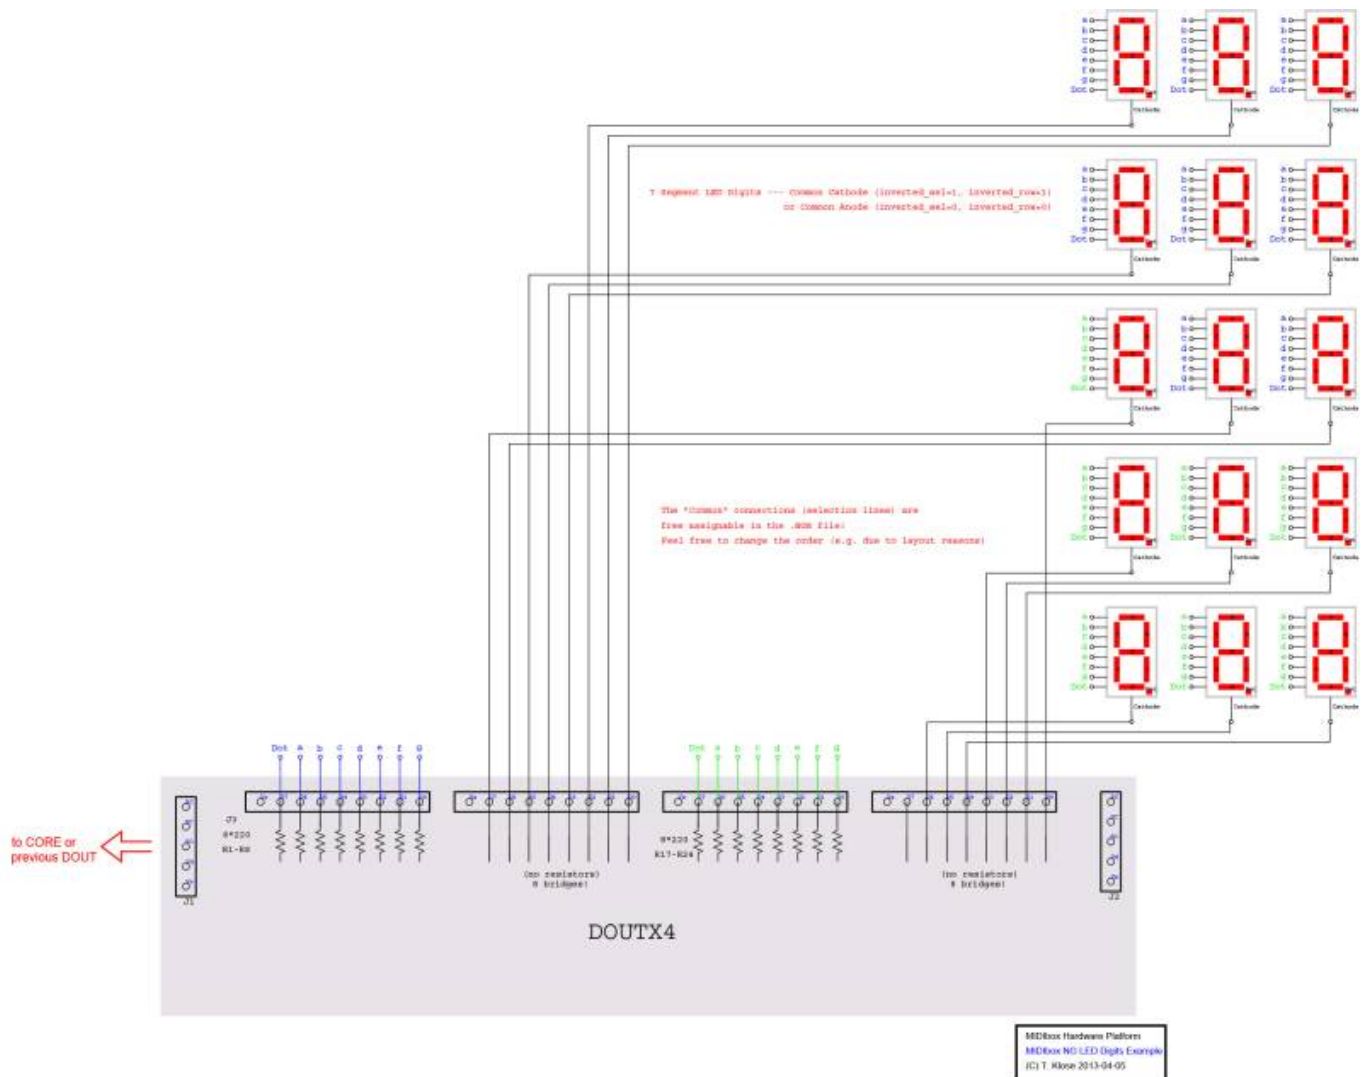

Numeric Display

A numeric display is an integrated device with LEDs that light by parts to display numbers

Core 32 Interconnections

From:

<https://midibox.org/dokuwiki/> - **MIDIbox**

Permanent link:

https://midibox.org/dokuwiki/doku.php?id=numeric_display&rev=1467058201