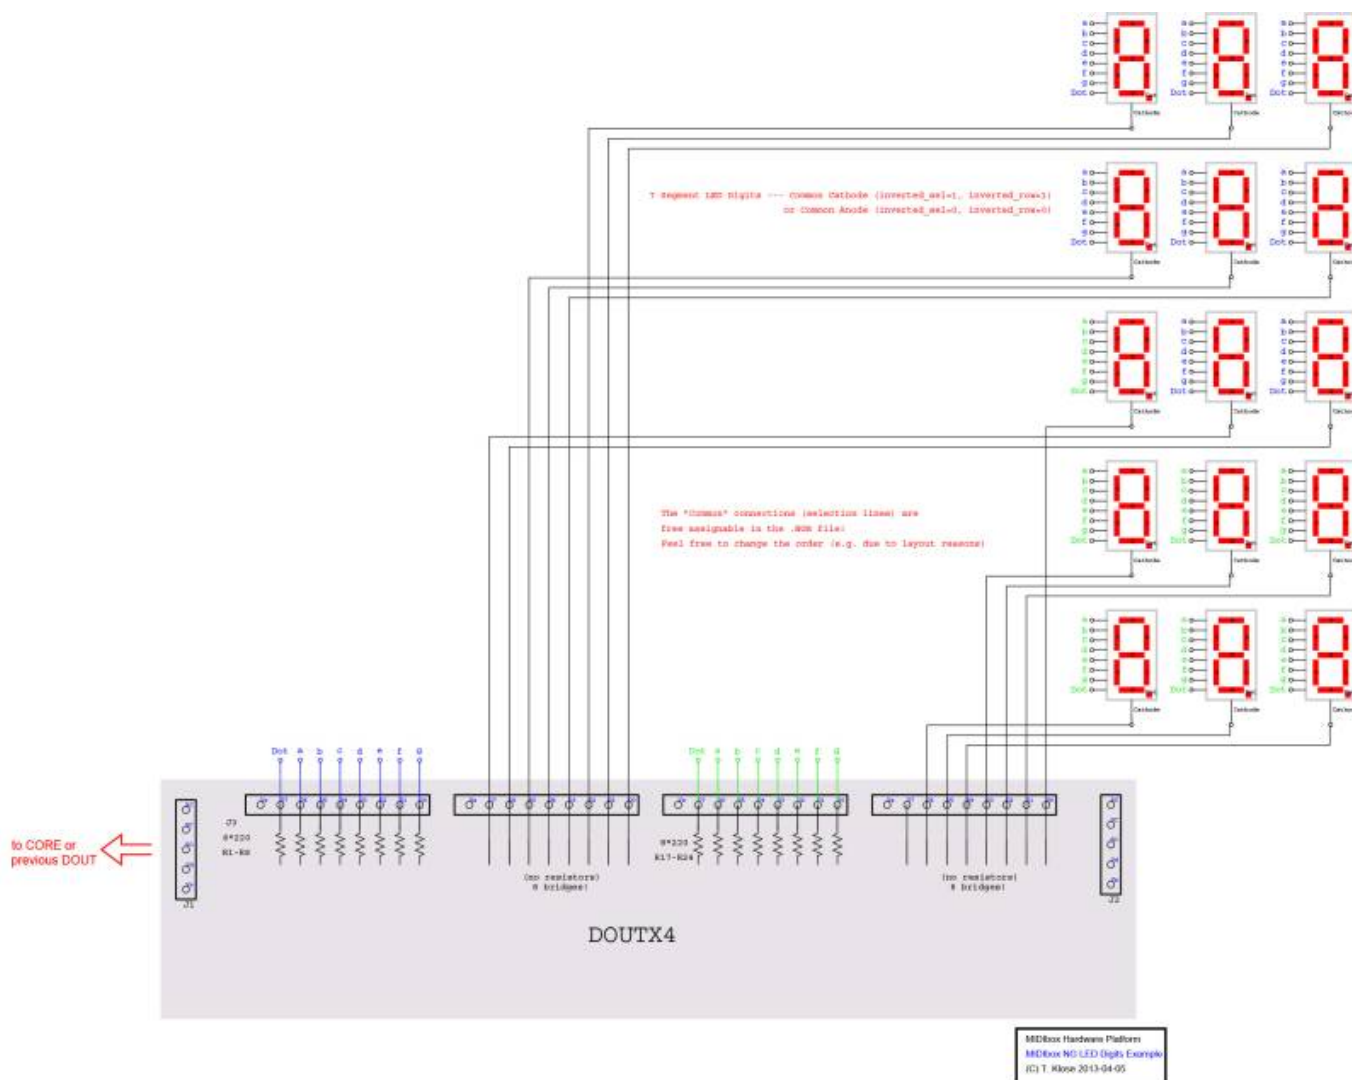

Numeric Display

A numeric display is an integrated device with LEDs that light by parts to display numbers

Core 32 Interconnections

From:

<https://midibox.org/dokuwiki/> - **MIDIbox**

Permanent link:

https://midibox.org/dokuwiki/doku.php?id=numeric_display&rev=1467058201