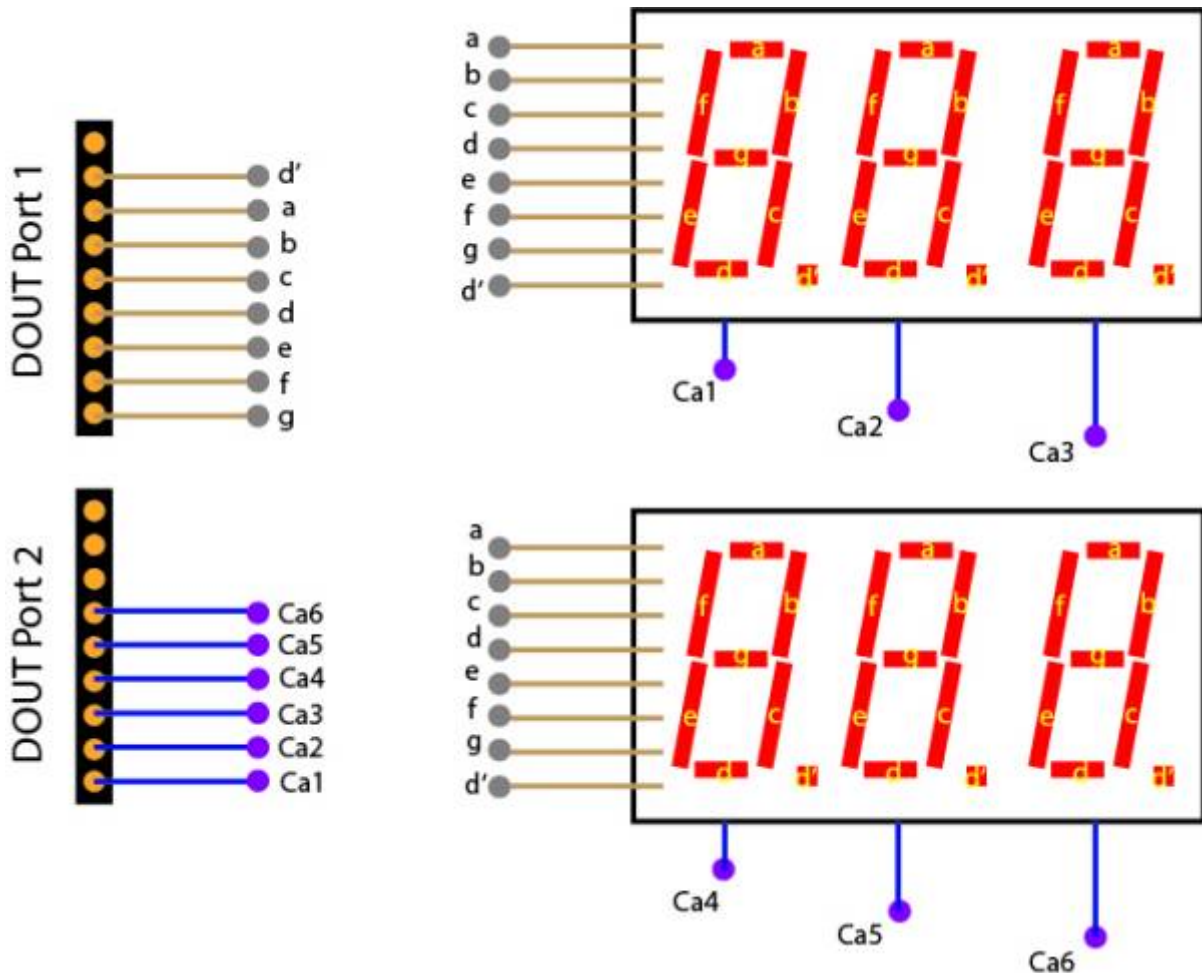

# Numeric Display

A numeric display is an integrated device with LEDs that light by parts to display numbers

## Core 32 Interconnections

From: <https://midibox.org/dokuwiki/> - MIDibox

Permanent link: [https://midibox.org/dokuwiki/doku.php?id=numeric\\_display&rev=1468151443](https://midibox.org/dokuwiki/doku.php?id=numeric_display&rev=1468151443)