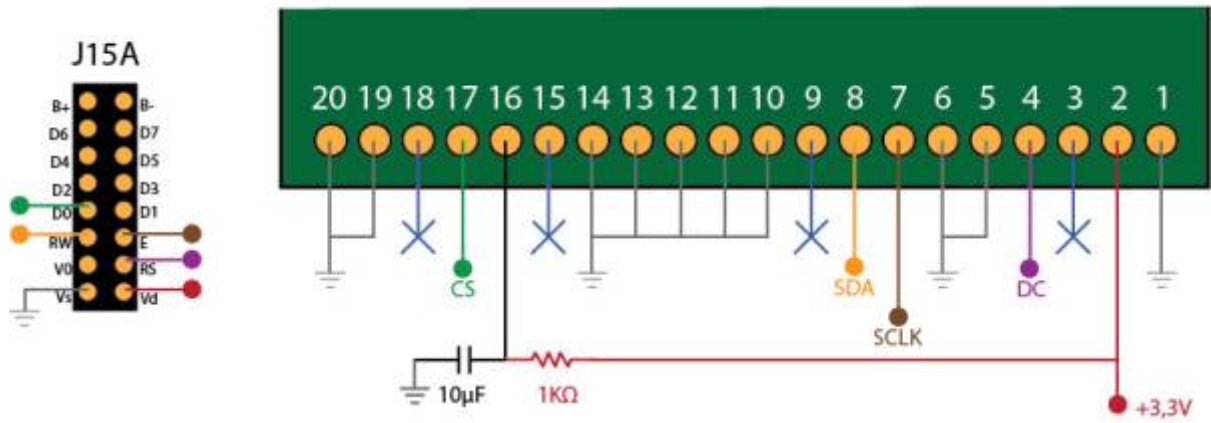

Supported Tested References

- SSD1306 based
- SSD1322 based

[OLED Forum Thread](#)

Connections

- [Single SSD1306](#)
- [Multiple SSD1306](#)

SSD1322 - 256x64px - Pinout Connections

From: <https://midibox.org/dokuwiki/> - **MIDIbox**