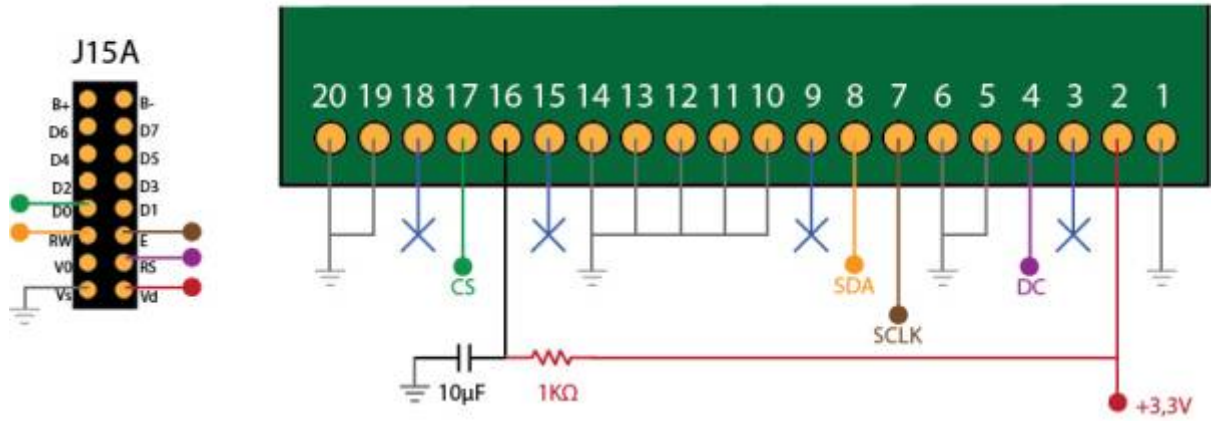

Supported Tested References

- SSD1306 based
- SSD1322 based

[OLED Forum Thread](#)

Connections

- [Single SSD1306](#)
- [Multiple SSD1306](#)

SSD1322 - 256x64px - Pinout Connections

From: <https://midibox.org/dokuwiki/> - **MIDIbox**