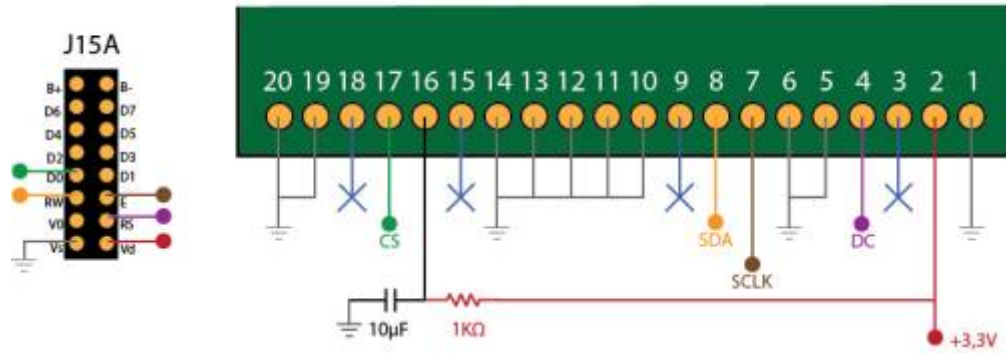

OLED Displays

Introduction

- [Wikipedia OLED Technology](#)

OLED Displays devices provides **better luminosity** than a classical backlighted LCD. You can plug it as a LCD to your core module. It can be CLCD or GLCD.

Supported Tested References

- SSD1306 based
- SSD1322 based

[OLED Forum Thread](#)

Connections

SSD1322 - 256x64px - Pinout Connections

- [Single SSD1306](#)
- [Multiple SSD1306](#)

From:
<https://midibox.org/dokuwiki/> - **MIDIbox**