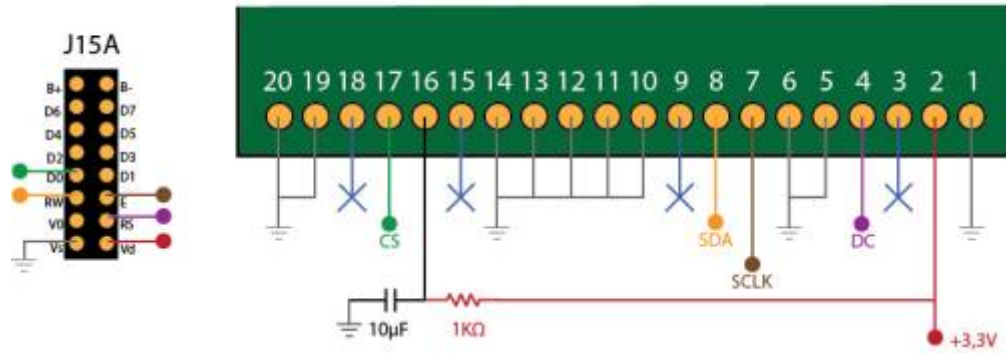

OLED Displays

Introduction

- [Wikipedia OLED Technology](#)

OLED Displays devices provides **better luminosity** than a classical backlighted LCD. You can plug it as a LCD to your core module. It can be CLCD or GLCD.

Supported Tested References

- SSD1306 based
- SSD1322 based

[OLED Forum Thread](#)

Connections

SSD1322 - 256x64px - Pinout Connections

- [Single SSD1306](#)
- [Multiple SSD1306](#)

From: <https://midibox.org/dokuwiki/> - **MIDIbox**