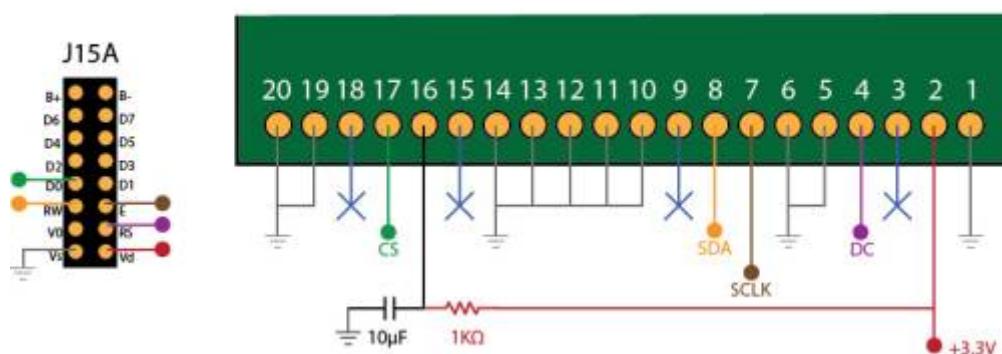

OLED Displays

Introduction

- [Wikipedia OLED Technology](#)

OLED Displays devices provides **better luminosity** than a classical backlighted LCD. You can plug it as a LCD to your core module. It can be CLCD or GLCD.

Supported Tested References

- SSD1306 based
- SSD1322 based

[OLED Forum Thread](#)

Connections

SSD1322 - 256x64px - Pinout Connections

- [Single SSD1306](#)

- [Multiple SSD1306](#)

From: