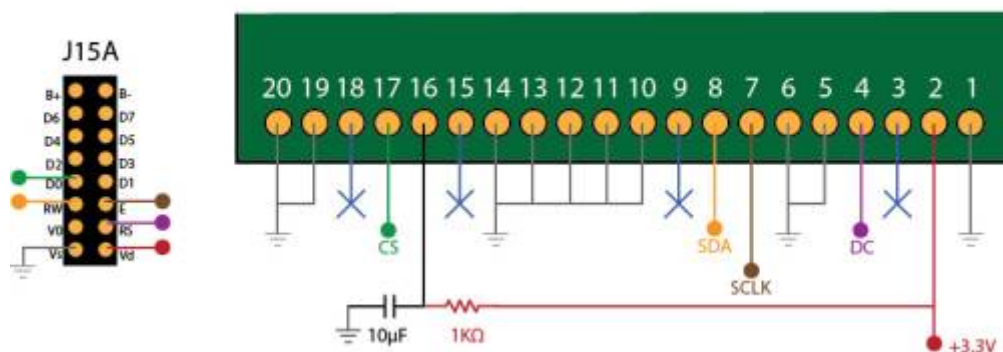

OLED Displays

Introduction

- [Wikipedia OLED Technology](#)

OLED Displays devices provides **better luminosity** than a classical backlighted LCD. You can plug it as a LCD to your core module. It can be CLCD or GLCD.

Supported Tested References

- SSD1306 based
- SSD1322 based

[OLED Forum Thread](#)

Connections

SSD1322 - 256x64px - Pinout Connections

- [Single SSD1306](#)

- [Multiple SSD1306](#)

From: