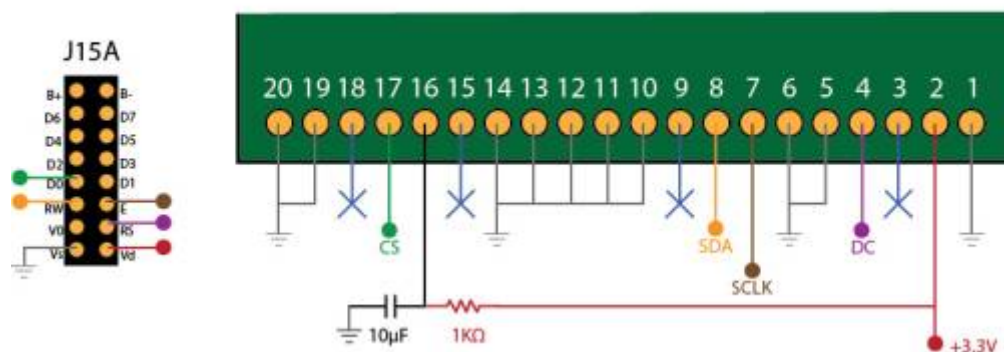

OLED Displays

Introduction

- [Wikipedia OLED Technology](#)

OLED Displays devices provides **better luminosity** than a classical backlighted LCD. You can plug it as a LCD to your core module. It can be CLCD or GLCD.

Supported Tested References

- SSD1306 based
- SSD1322 based

[OLED Forum Thread](#)

Connections

SSD1322 - 256x64px - Pinout Connections

- [Single SSD1306](#)

- [Multiple SSD1306](#)

From: