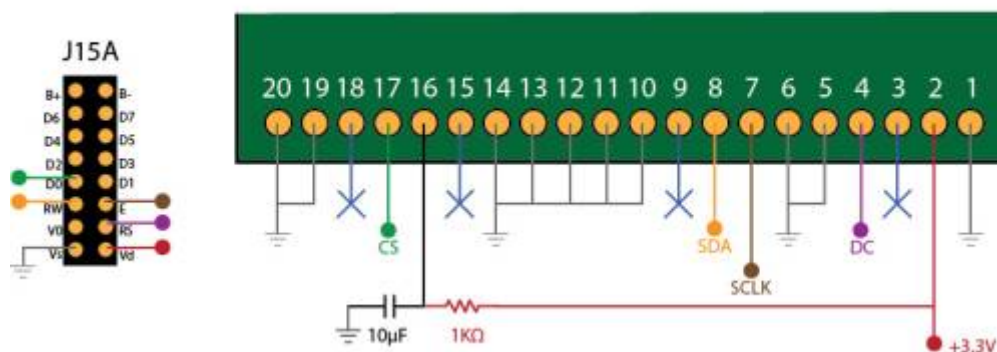

OLED Displays

Introduction

- [Wikipedia OLED Technology](#)

OLED Displays devices provides **better luminosity** than a classical backlighted LCD. You can plug it as a LCD to your core module. It can be CLCD or GLCD.

Supported Tested References

- SSD1306 based
- SSD1322 based

[OLED Forum Thread](#)

Connections

SSD1322 - 256x64px - Pinout Connections

- [Single SSD1306](#)

- [Multiple SSD1306](#)

Tech demo Video