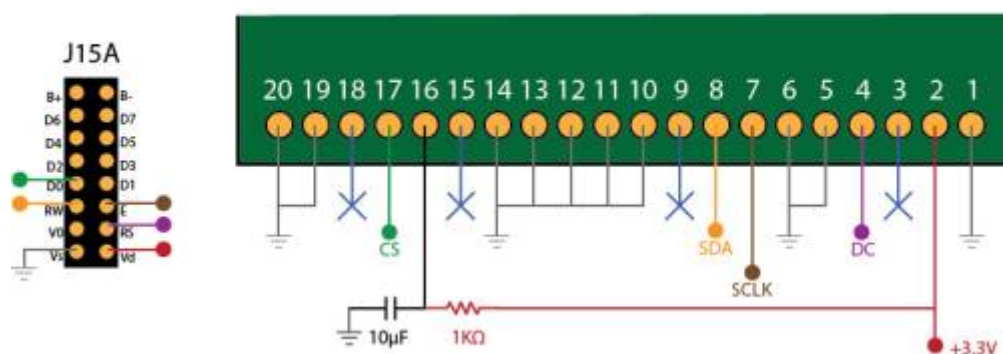

OLED Displays

Introduction

- [Wikipedia OLED Technology](#)

OLED Displays devices provides **better luminosity** than a classical backlighted LCD. You can plug it as a LCD to your core module. It can be CLCD or GLCD.

Supported Tested References

- SSD1306 based
- SSD1322 based

[OLED Forum Thread](#)

Connections

SSD1322 - 256x64px - Pinout Connections

- [Single SSD1306](#)

- [Multiple SSD1306](#)

Tech demo Video