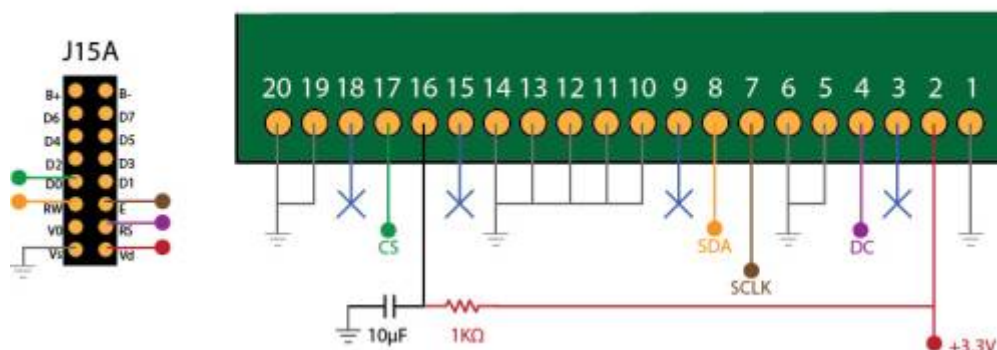

OLED Displays

Introduction

- [Wikipedia OLED Technology](#)

OLED Displays devices provides **better luminosity** than a classical backlighted LCD. You can plug it as a LCD to your core module. It can be CLCD or GLCD.

Supported Tested References

- SSD1306 based
- SSD1322 based

[OLED Forum Thread](#)

Connections

SSD1322 - 256x64px - Pinout Connections

- [Single SSD1306](#)

- [Multiple SSD1306](#)

Tech demo Video