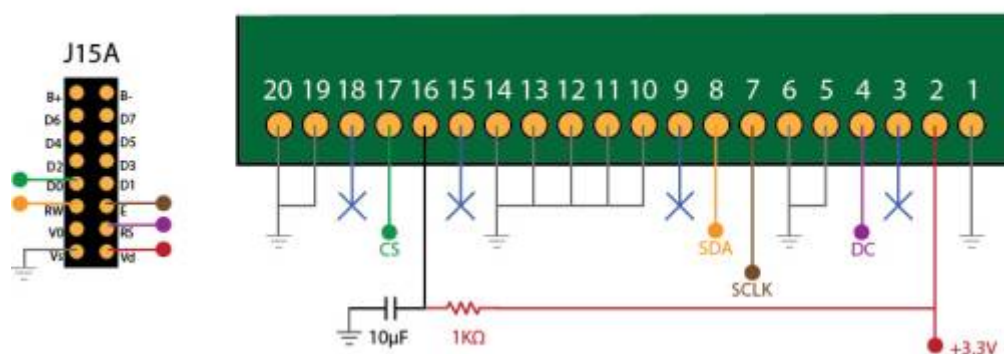

OLED Displays

Introduction

- [Wikipedia OLED Technology](#)

OLED Displays devices provides **better luminosity** than a classical backlighted LCD. You can plug it as a LCD to your core module. It can be CLCD or GLCD.

Supported Tested References

- SSD1306 based
- SSD1322 based

[OLED Forum Thread](#)

Connections

SSD1322 - 256x64px - Pinout Connections

- [Single SSD1306](#)

- [Multiple SSD1306](#)

Tech demo Video