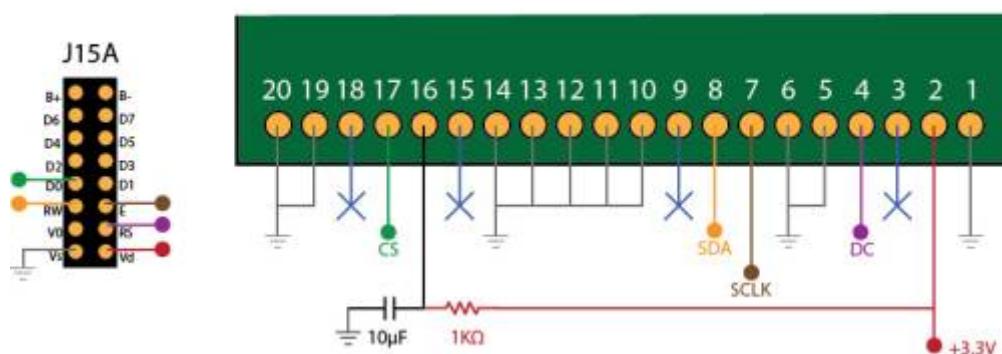

OLED Displays

Introduction

- [Wikipedia OLED Technology](#)

OLED Displays devices provides **better luminosity** than a classical backlighted LCD. You can plug it as a LCD to your core module. It can be CLCD or GLCD.

Supported Tested References

- SSD1306 based
- SSD1322 based

[OLED Forum Thread](#)

Connections

SSD1322 - 256x64px - Pinout Connections

- [Single SSD1306](#)

- [Multiple SSD1306](#)

Tech demo Videos