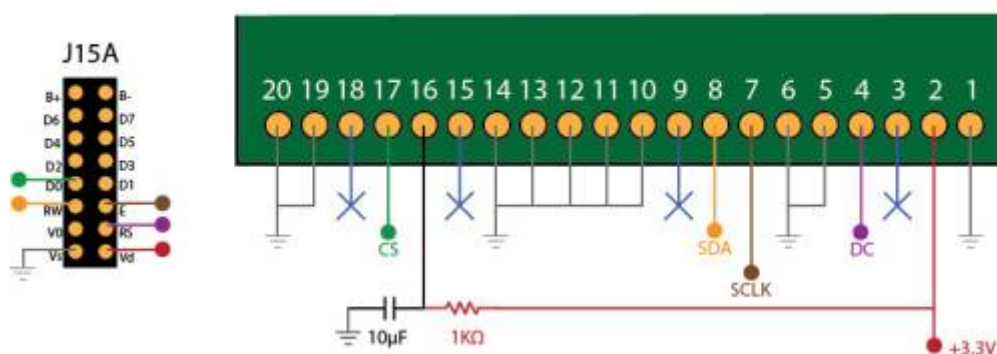

OLED Displays

Introduction

- [Wikipedia OLED Technology](#)

OLED Displays devices provides **better luminosity** than a classical backlighted LCD. You can plug it as a LCD to your core module. It can be CLCD or GLCD.

Supported Tested References

- SSD1306 based
- SSD1322 based

[OLED Forum Thread](#)

Connections

SSD1322 - 256x64px - Pinout Connections

- [Single SSD1306](#)

- [Multiple SSD1306](#)

Tech demo Videos