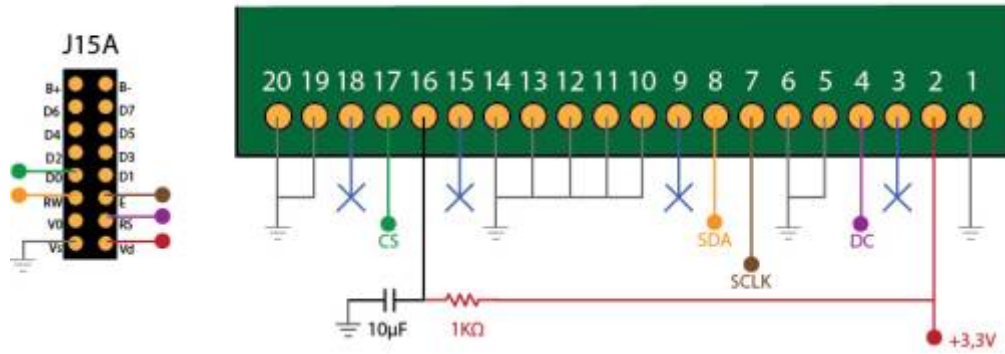

Supported Graphical-based Tested References

- SSD1306 based
- SSD1322 based

Supported Text-based Tested References

: Add supported text-based OLED references

[OLED Forum Thread](#)

Connections

SSD1322 - 256x64px - Pinout Connections

- [Single SSD1306](#)
- [Multiple SSD1306](#)

Tech demo Videos

From: <https://midibox.org/dokuwiki/> - **MIDIbox**

Permanent link: <https://midibox.org/dokuwiki/doku.php?id=oled&rev=1467852026>

Last update: **2016/07/07 00:40**