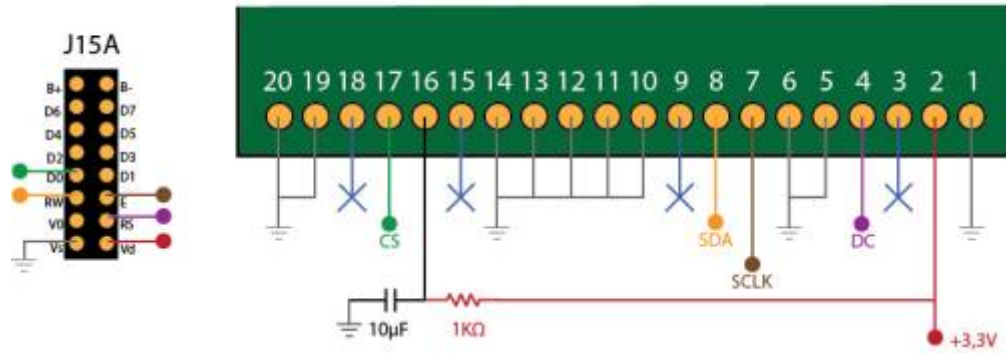

Supported Graphical-based Tested References

- SSD1306 based
- SSD1322 based

Supported Text-based Tested References

: Add supported text-based OLED references

[OLED Forum Thread](#)

Connections

SSD1322 - 256x64px - Pinout Connections

- [Single SSD1306](#)
- [Multiple SSD1306](#)

Tech demo Videos

From: <https://midibox.org/dokuwiki/> - **MIDIbox**

Permanent link: <https://midibox.org/dokuwiki/doku.php?id=oled&rev=1467852026>

Last update: **2016/07/07 00:40**