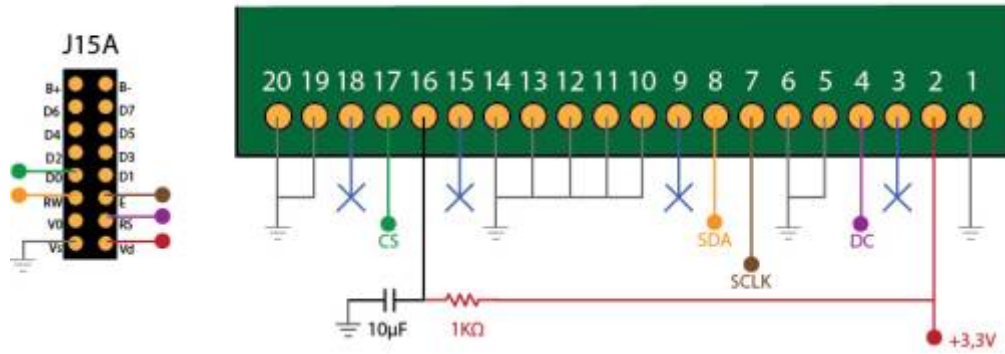

Supported Graphical-based Tested References

- SSD1306 based
- SSD1322 based

Supported Text-based Tested References

: Add supported text-based OLED references

[OLED Forum Thread](#)

Connections

SSD1322 - 256x64px - Pinout Connections

- [Single SSD1306](#)
- [Multiple SSD1306](#)

Tech demo Videos

From: <https://midibox.org/dokuwiki/> - **MIDIbox**

Permanent link: <https://midibox.org/dokuwiki/doku.php?id=oled&rev=1467872874>

Last update: **2016/07/07 06:27**