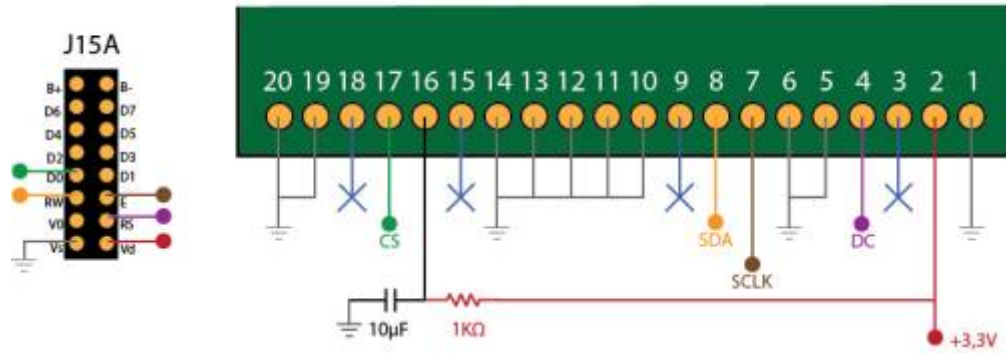

Supported Graphical-based Tested References

- SSD1306 based
- SSD1322 based

Supported Text-based Tested References

: Add supported text-based OLED references

[OLED Forum Thread](#)

Connections

SSD1322 - 256x64px - Pinout Connections

- [Single SSD1306](#)
- [Multiple SSD1306](#)

Tech demo Videos

Video

Video

Video

From: <https://midibox.org/dokuwiki/> - **MIDIbox**

Permanent link: <https://midibox.org/dokuwiki/doku.php?id=oled&rev=1467872874>