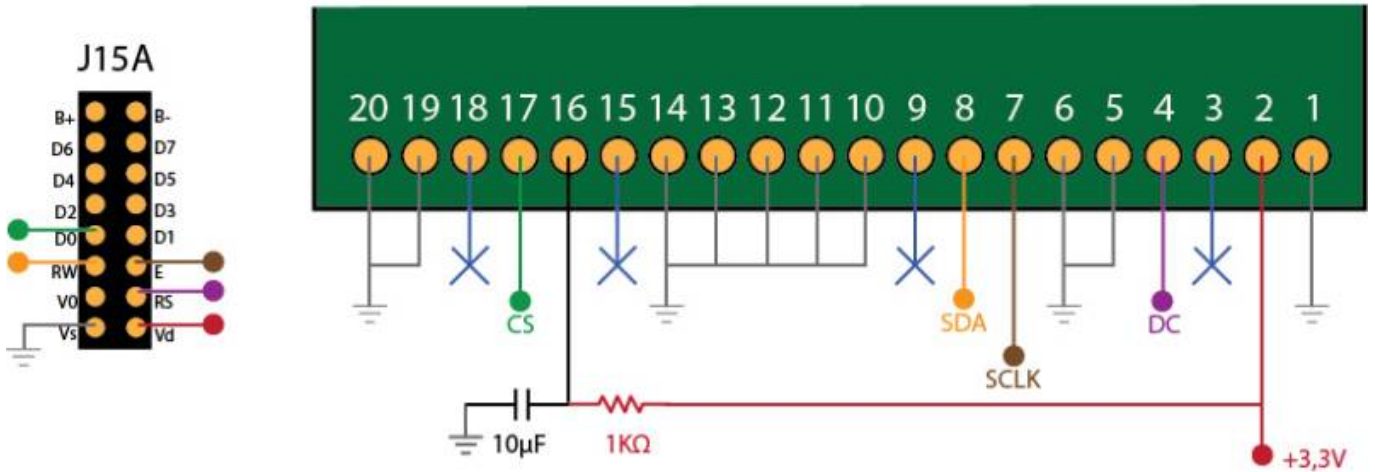

SSD1322 - 256x64px - Pinout Connections