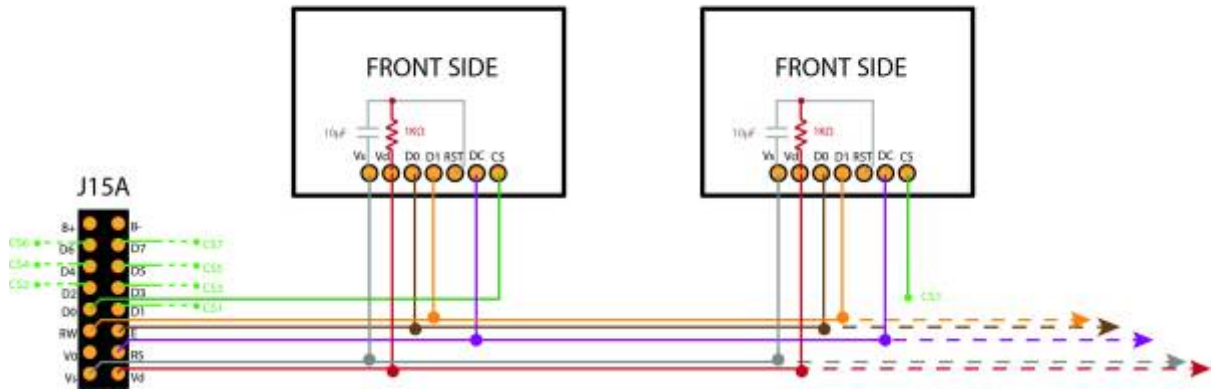

Supported Graphical-based Tested References

- SSD1306 based
- SSD1322 based

Supported Text-based Tested References

: Add supported text-based OLED references

[OLED Forum Thread](#)

Connections

SSD1306

SSD1306 - 128x64px - Pinout Connections

SSD1322

SSD1322 - 256x64px - Pinout Connections

Tech demo Videos

From:
<https://midibox.org/dokuwiki/> - **MIDIbox**

Permanent link:
<https://midibox.org/dokuwiki/doku.php?id=oled&rev=1467973254>

Last update: **2016/07/08 10:20**