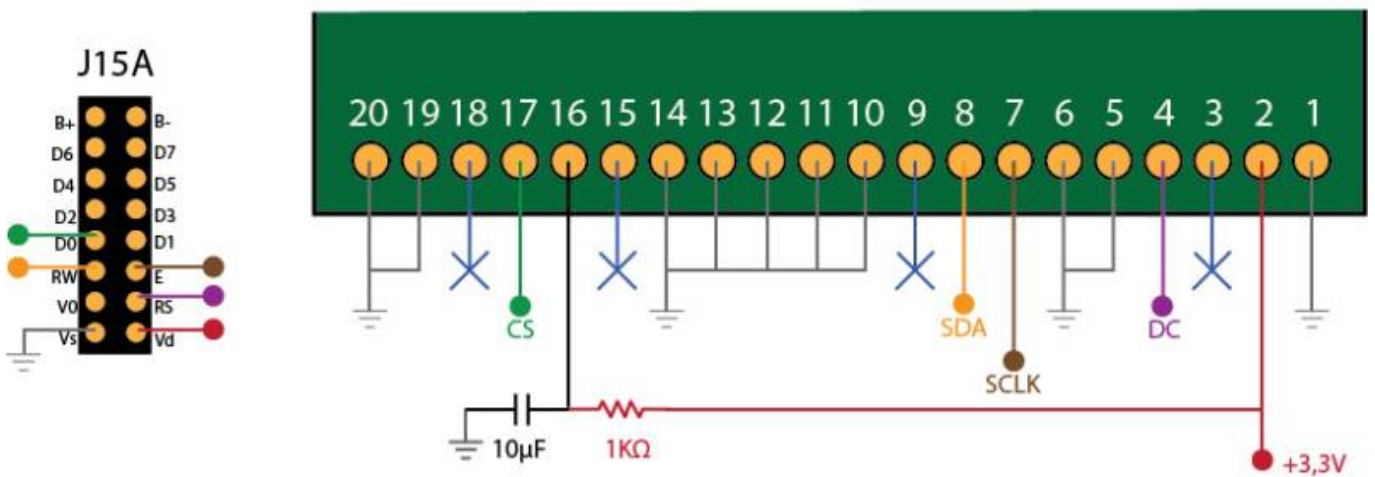

Supported Graphical-based Tested References

- SSD1306 based
- SSD1322 based

Supported Text-based Tested References

: Add supported text-based OLED references

[OLED Forum Thread](#)

Connections

SSD1306

SSD1306 - 128x64px - Pinout Connections

SSD1322

SSD1322 - 256x64px - Pinout Connections

Tech demo Videos

From:
<https://midibox.org/dokuwiki/> - **MIDIbox**

Permanent link:
<https://midibox.org/dokuwiki/doku.php?id=oled&rev=1467973254>

Last update: **2016/07/08 10:20**