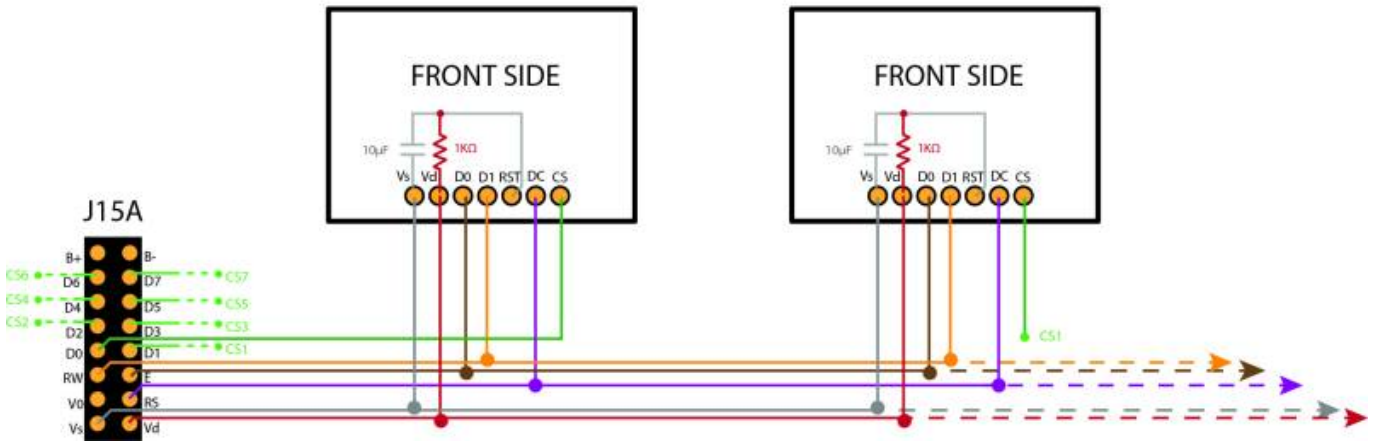

Supported Graphical-based Tested References

- SSD1306 based
- SSD1322 based

Supported Text-based Tested References

: Add supported text-based OLED references

[OLED Forum Thread](#)

Connections

SSD1306

SSD1306 - 128x64px - Pinout Connections

SSD1322

SSD1322 - 256x64px - Pinout Connections

Tech demo Videos

From:
<https://midibox.org/dokuwiki/> - **MIDIbox**

Permanent link:
<https://midibox.org/dokuwiki/doku.php?id=oled&rev=1467989837>

Last update: **2016/07/08 14:57**