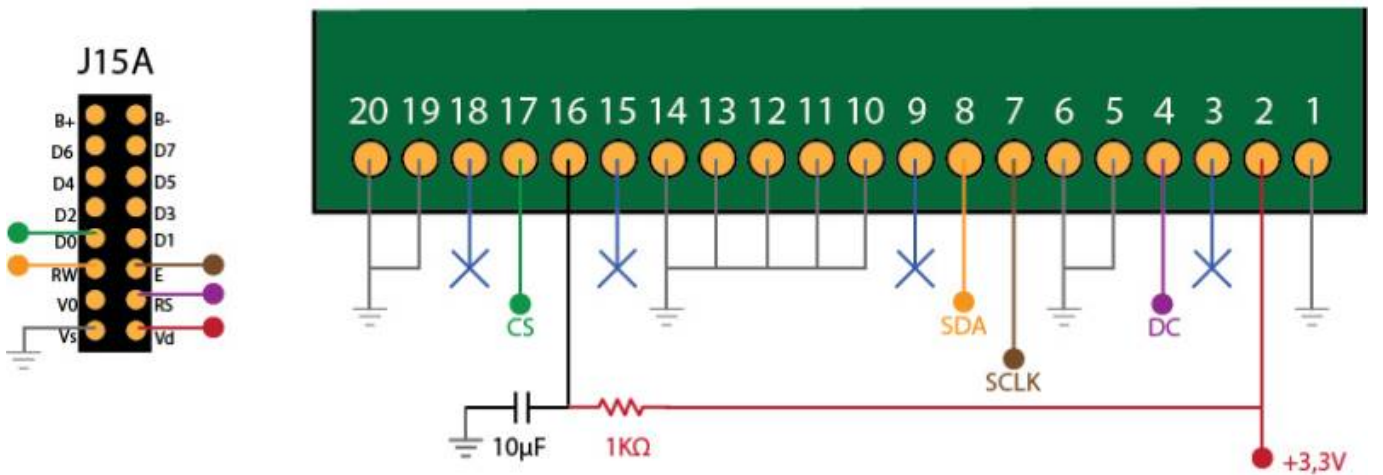

Supported Graphical-based Tested References

- SSD1306 based
- SSD1322 based

Supported Text-based Tested References

: Add supported text-based OLED references

[OLED Forum Thread](#)

Connections

SSD1306

SSD1306 - 128x64px - Pinout Connections

SSD1322

SSD1322 - 256x64px - Pinout Connections

Tech demo Videos

From:
<https://midibox.org/dokuwiki/> - **MIDIbox**

Permanent link:
<https://midibox.org/dokuwiki/doku.php?id=oled&rev=1467989837>

Last update: **2016/07/08 14:57**