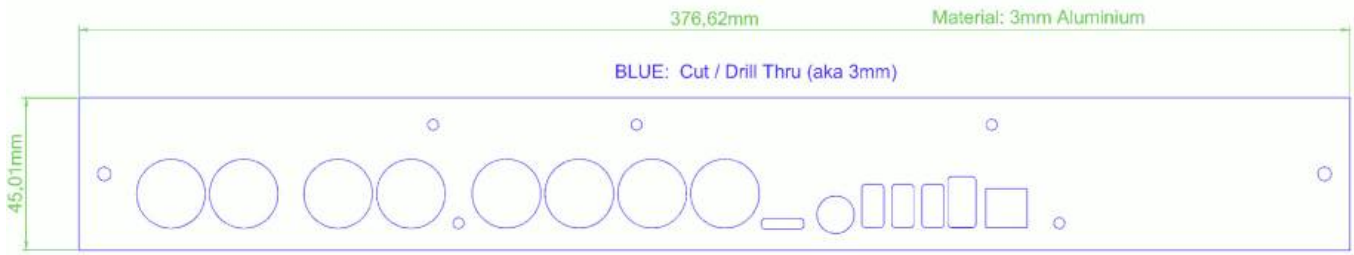

TM5 Housing

Panels

Frontpanel

Backpanel

Groundpanel

BLM-Acrylic Spacer

3mm Black Opak Acrylic [for example Formulor \(EU\)](#)
or [ponoko \(US\)](#)

Protection-Glass for Screens

use 1mm Clear transparent Precision-Acrylic [for example Formulor \(EU\)](#)
or [ponoko \(US\)](#)

glass orientation

From:
<https://midibox.org/dokuwiki/> - **MIDIbox**

Permanent link:
<https://midibox.org/dokuwiki/doku.php?id=tm5-housing&rev=1673562024>