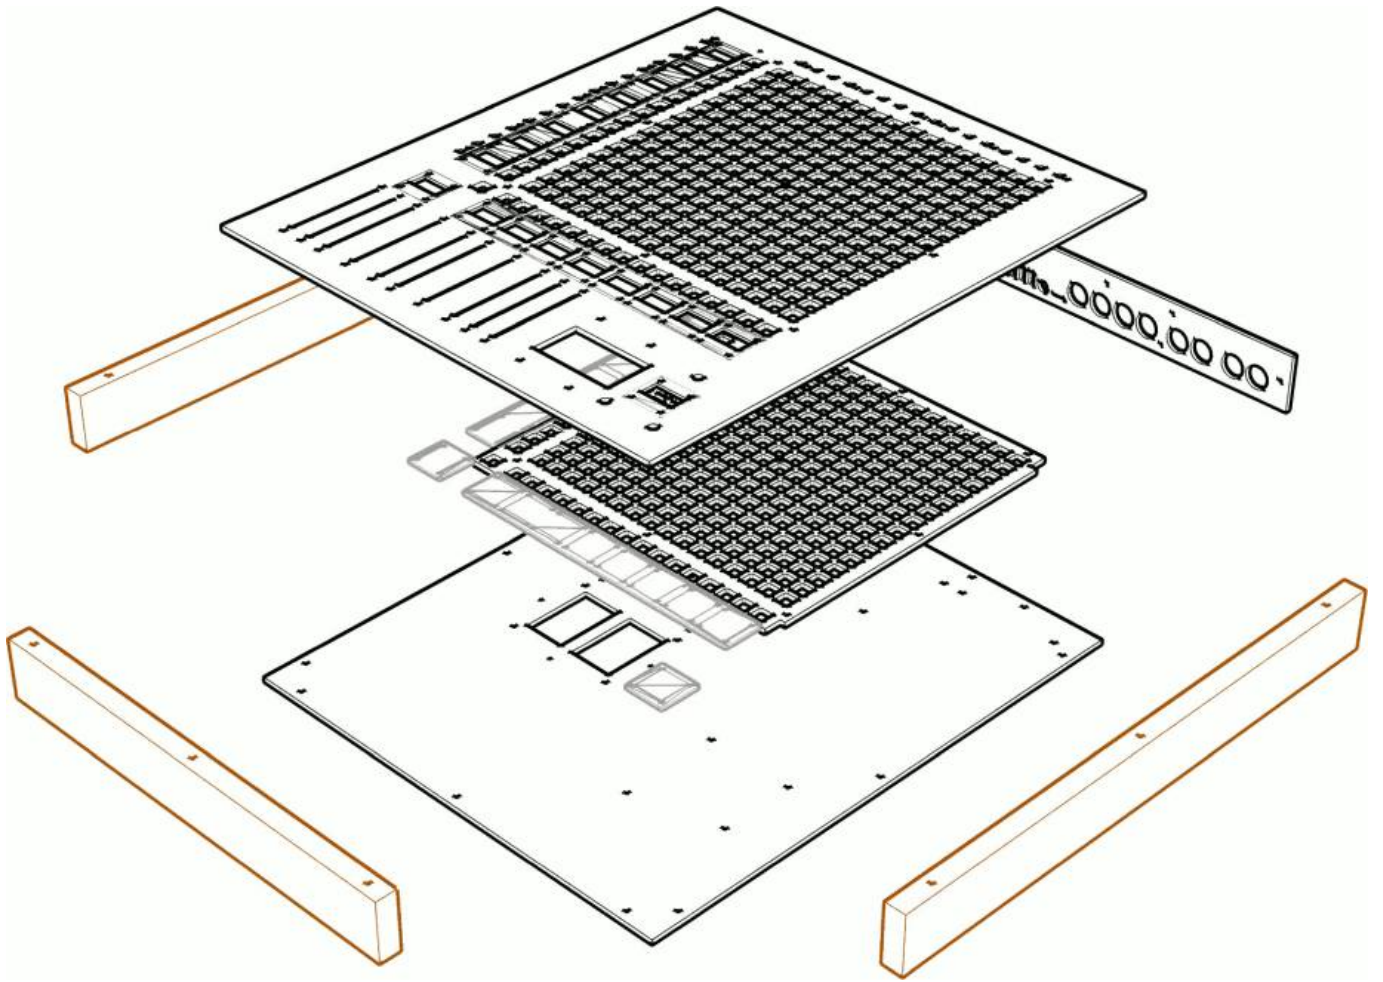

TM5 Housing

Panels

Frontpanel

Backpanel

Groundpanel

BLM-Acrylic Spacer

3mm Black Opak Acrylic [for example Formulor \(EU\)](#)
or [ponoko \(US\)](#)

Protection-Glass for Screens

use 1mm Clear transparent Precision-Acrylic [for example Formulor \(EU\)](#)
or [ponoko \(US\)](#)

2 Pairs off Protection Screens: [tm5-lcd-protection.zip](#)

More Pairs off Protections Screen [tm5-lcd-protection-mehrere.zip](#)

Wooden Side Panels

3x Wooden 15mm Panels, DIY or ask your local carpenter or hardwarestore

From:
<https://midibox.org/dokuwiki/> - **MIDIbox**

Permanent link:
<https://midibox.org/dokuwiki/doku.php?id=tm5-housing&rev=1673562859>