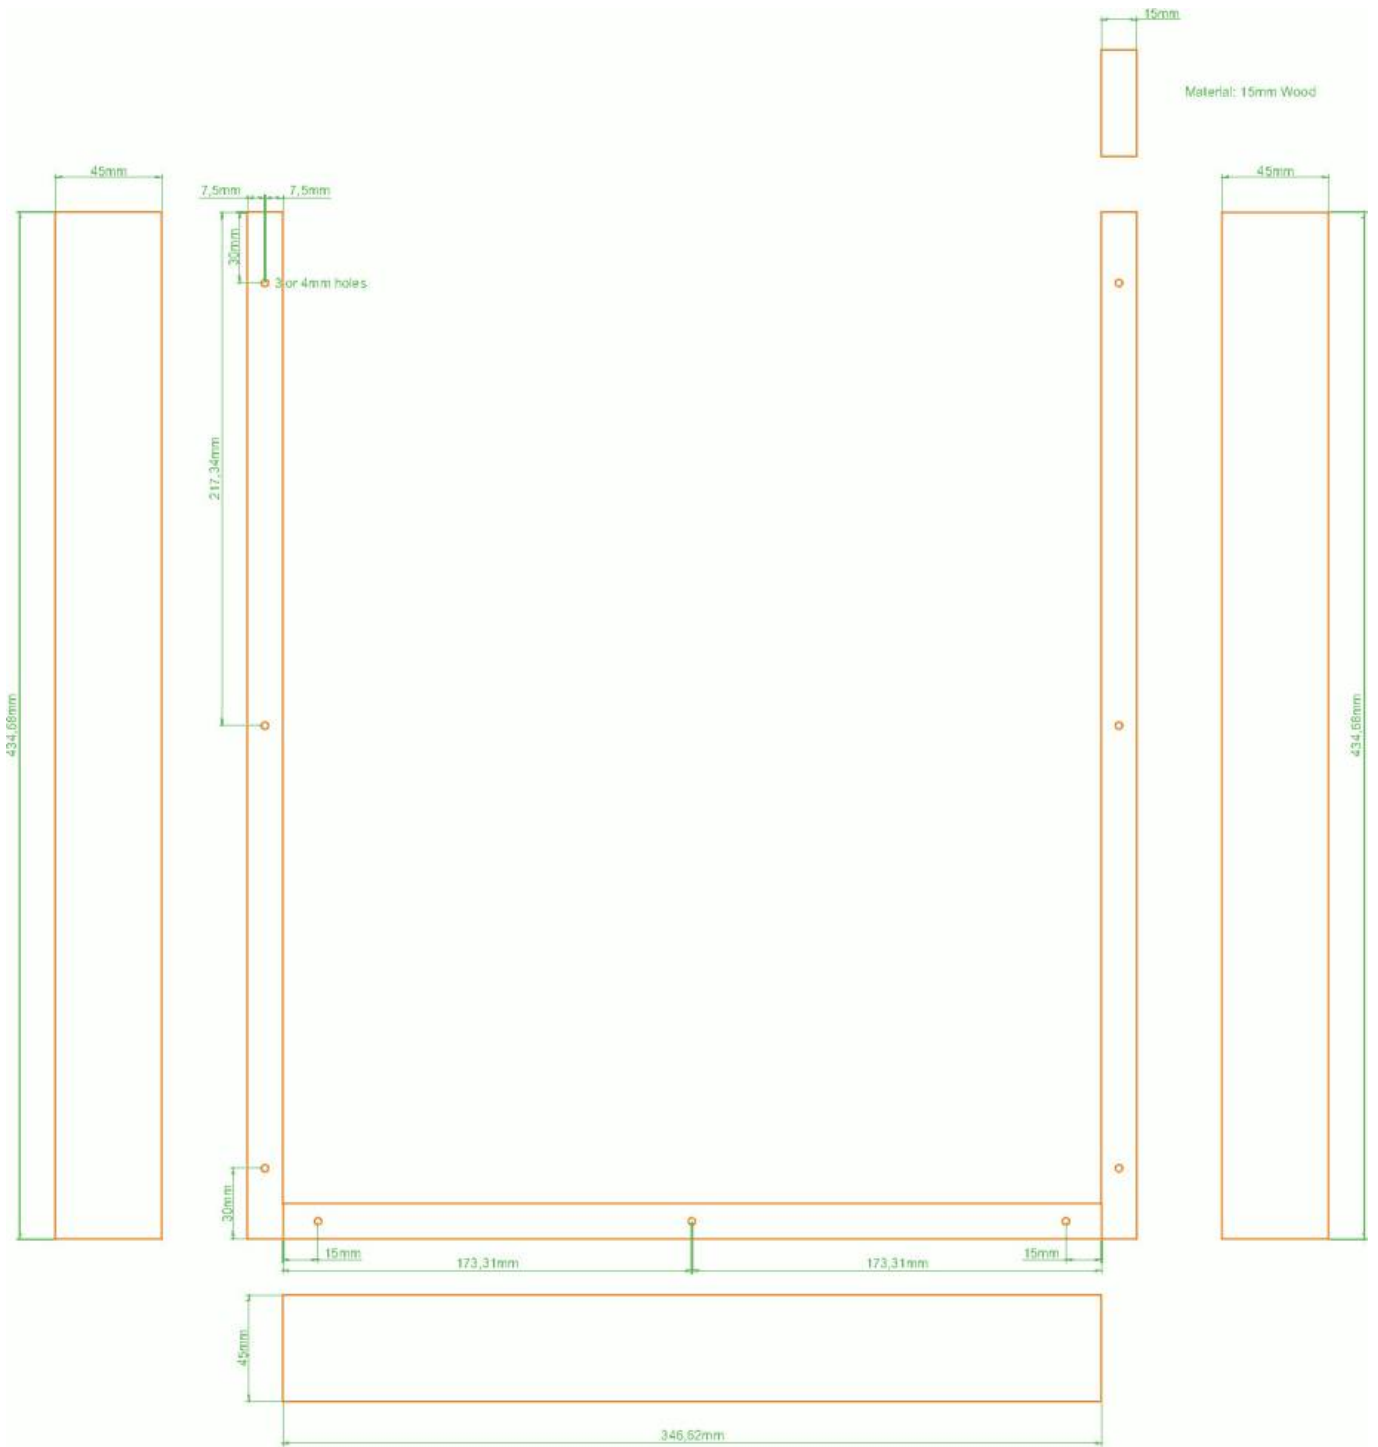

From:
<https://midibox.org/dokuwiki/> - **MIDIbox**

Permanent link:
<https://midibox.org/dokuwiki/doku.php?id=tm5-housing&rev=1673562859>

Last update: **2023/01/12 22:34**