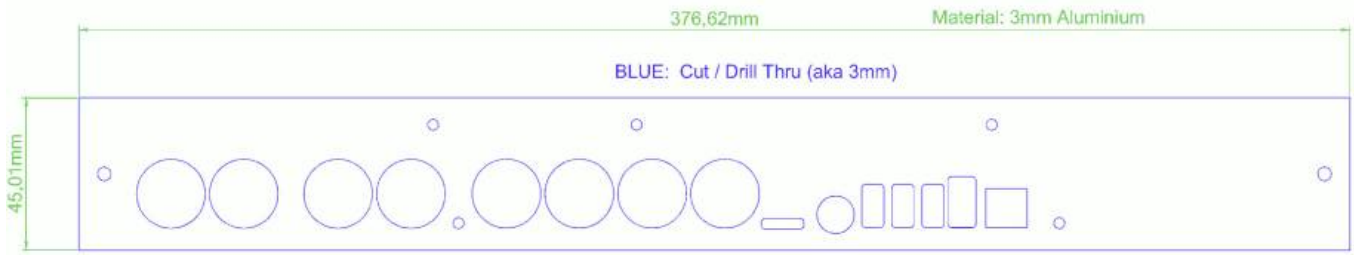

TM5 Housing

Panels

Frontpanel

Backpanel

Groundpanel

BLM-Acrylic Spacer

3mm Black Opak Acrylic [for example Formulor \(EU\)](#)
or [ponoko \(US\)](#)

Protection-Glass for Screens