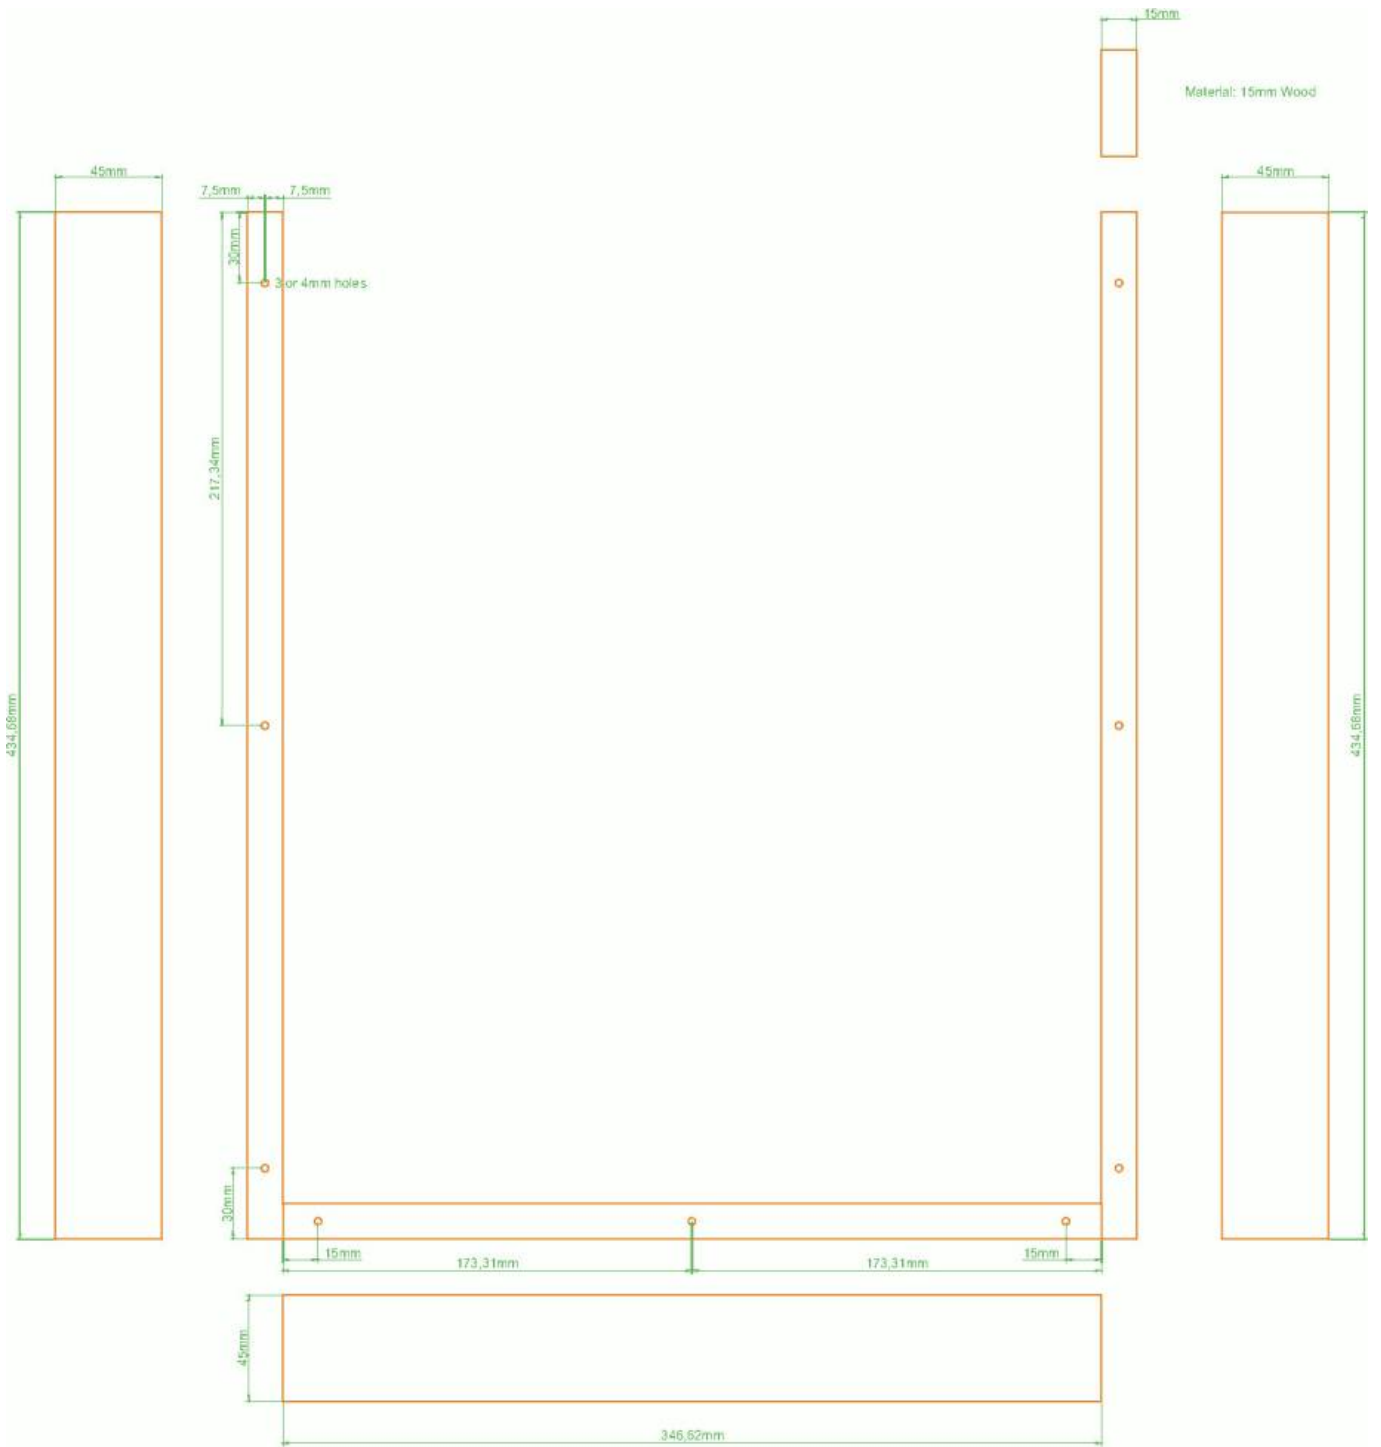

use 1mm Clear transparent Precision-Acrylic [for example Formulor \(EU\)](#)
or [ponoko \(US\)](#)

2 Pairs off Protection Screens: [tm5-lcd-protection.zip](#)

More Pairs off Protections Screen [tm5-lcd-protection-mehrere.zip](#)

Wooden Side Panels

3x Wooden 15mm Panels, DIY or ask your local carpenter or hardwarestore

From:
<https://midibox.org/dokuwiki/> - **MIDIbox**

Permanent link:
<https://midibox.org/dokuwiki/doku.php?id=tm5-housing&rev=1673562859>