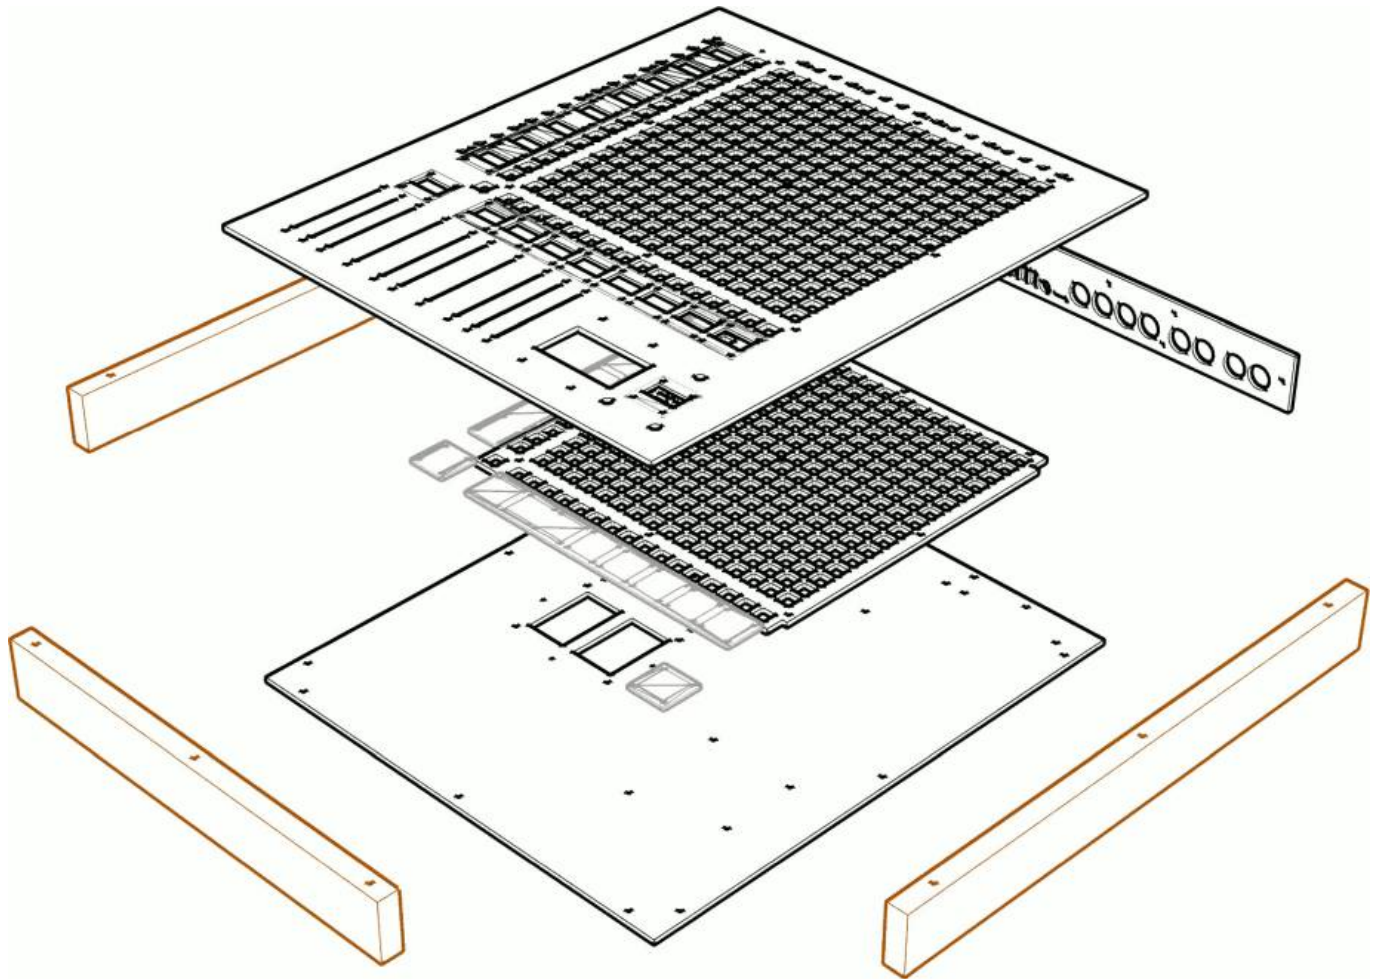

TM5 Housing

Panels

Frontpanel

[tm5-frontpanel.zip](#)

Backpanel

[tm5-backpanel.zip](#)

Groundpanel

[tm5-groundpanel.zip](#)

BLM-Acrylic Spacer

optimized file for Formulartm5-blm-spacer.zip
3mm Black Opak Acrylic for example Formolor (EU)
or ponoko (US)

Protection-Glass for Screens

use 1mm Clear transparent Precision-Acrylic [for example Formulor \(EU\)](#)
or [ponoko \(US\)](#)

2 Pairs off Protection Screens, optimized for formular: [tm5-lcd-protection.zip](#)

more Protection Screens, optimized for formular: tm5-lcd-protection-mehrere.zip

Wooden Side Panels

3x Wooden 15mm Panels, DIY or ask your local carpenter or hardwarestore