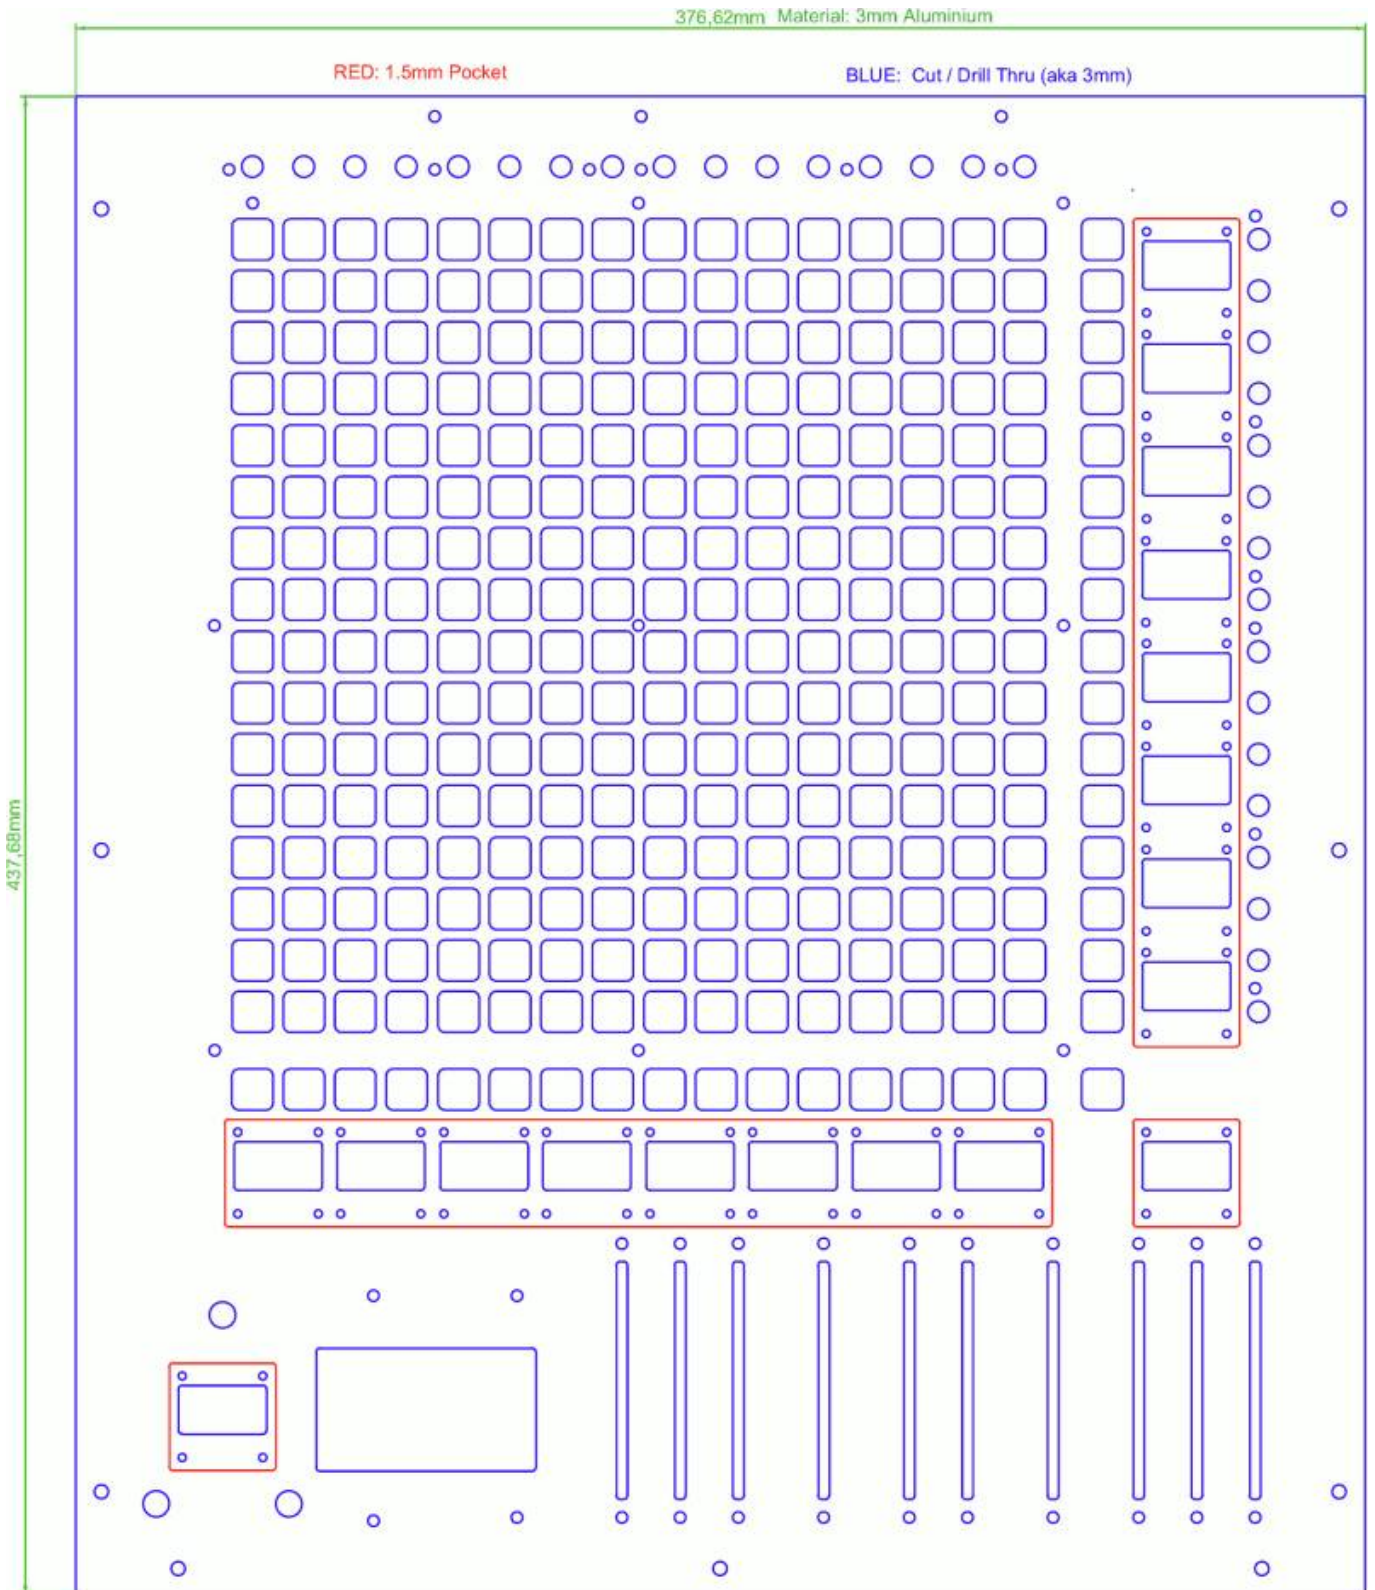

TM5 Housing

Panels

Frontpanel

[tm5-frontpanel.zip](#)

Backpanel

[tm5-backpanel.zip](#)

Groundpanel

[tm5-groundpanel.zip](#)

BLM-Acrylic Spacer

optimized file for Formulartm5-blm-spacer.zip
3mm Black Opak Acrylic for example Formolor (EU)
or ponoko (US)

Protection-Glass for Screens

use 1mm Clear transparent Precision-Acrylic [for example Formulor \(EU\)](#)
or [ponoko \(US\)](#)

2 Pairs off Protection Screens, optimized for formular: [tm5-lcd-protection.zip](#)

more Protection Screens, optimized for formular: tm5-lcd-protection-mehrere.zip

Wooden Side Panels

3x Wooden 15mm Panels, DIY or ask your local carpenter or hardwarestore