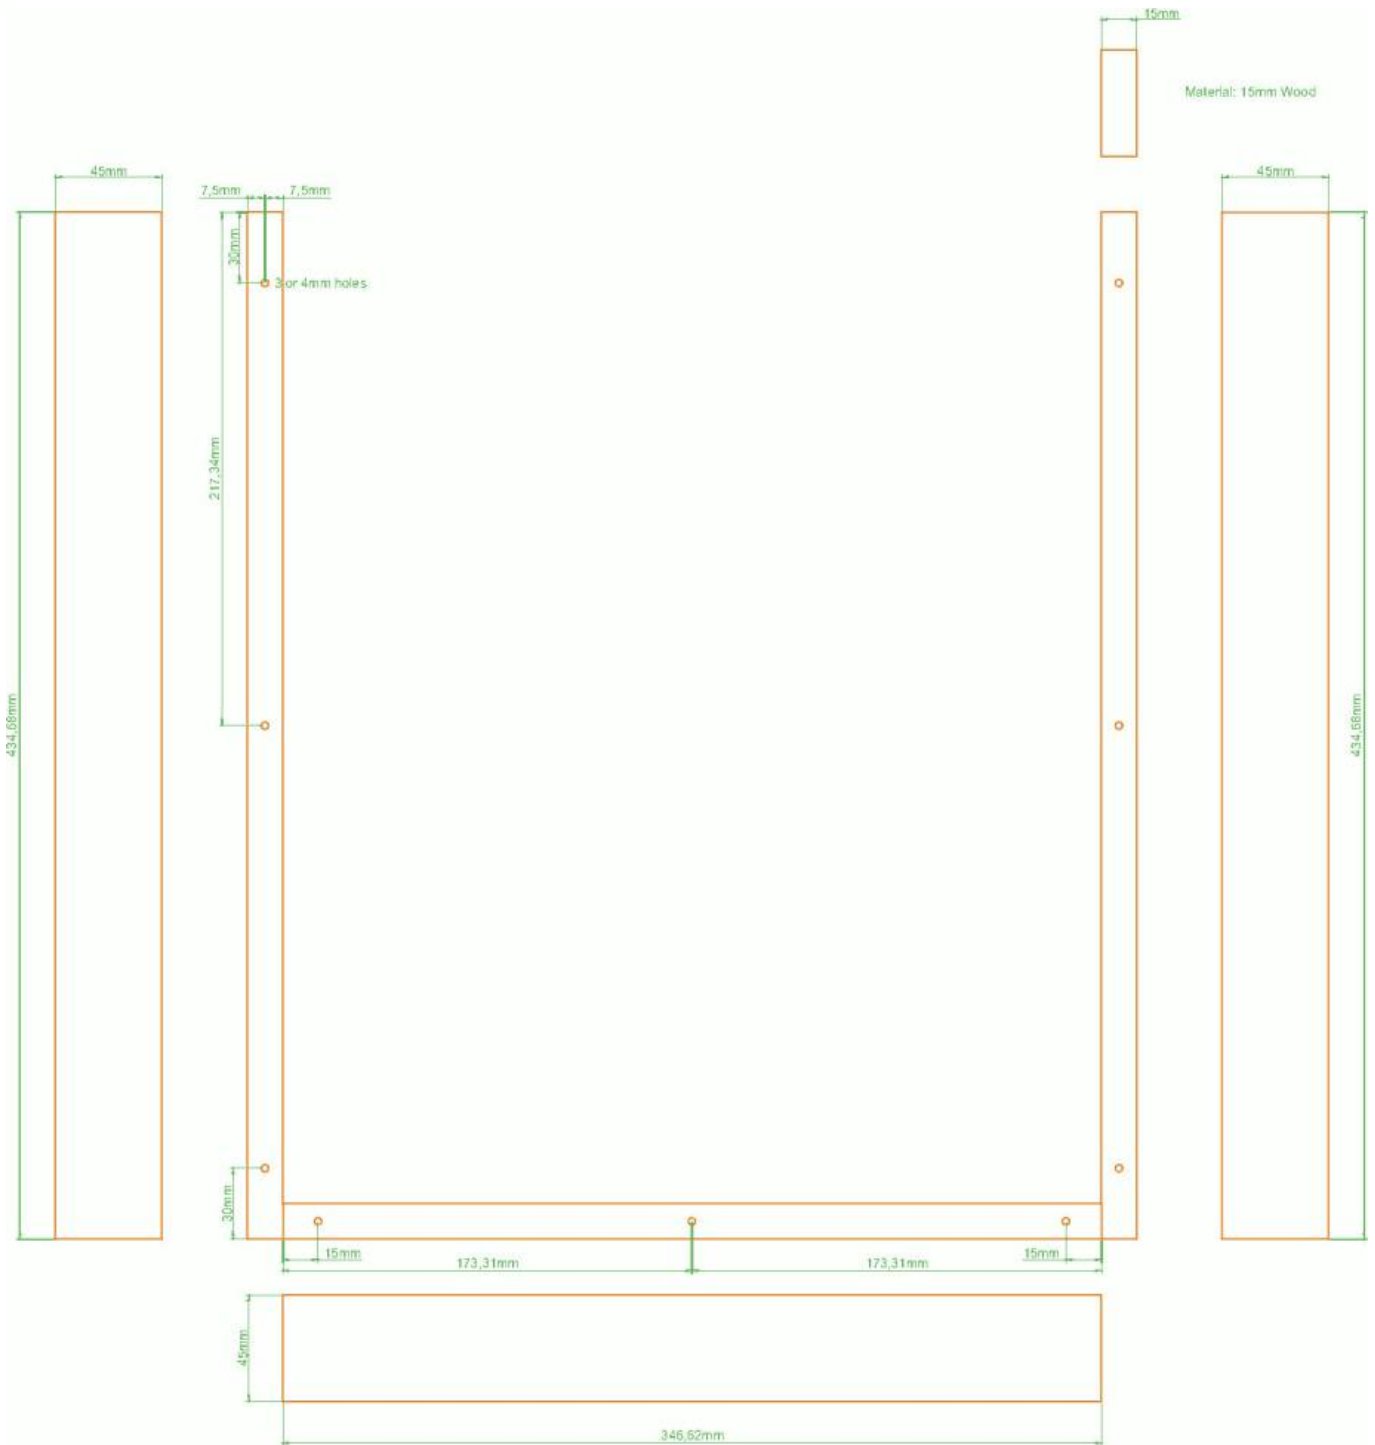

2 Pairs off Protection Screens, optimized for formular: [tm5-lcd-protection.zip](#)

more Protection Screens, optimized for formular: tm5-lcd-protection-mehrere.zip

Wooden Side Panels

3x Wooden 15mm Panels, DIY or ask your local carpenter or hardwarestore