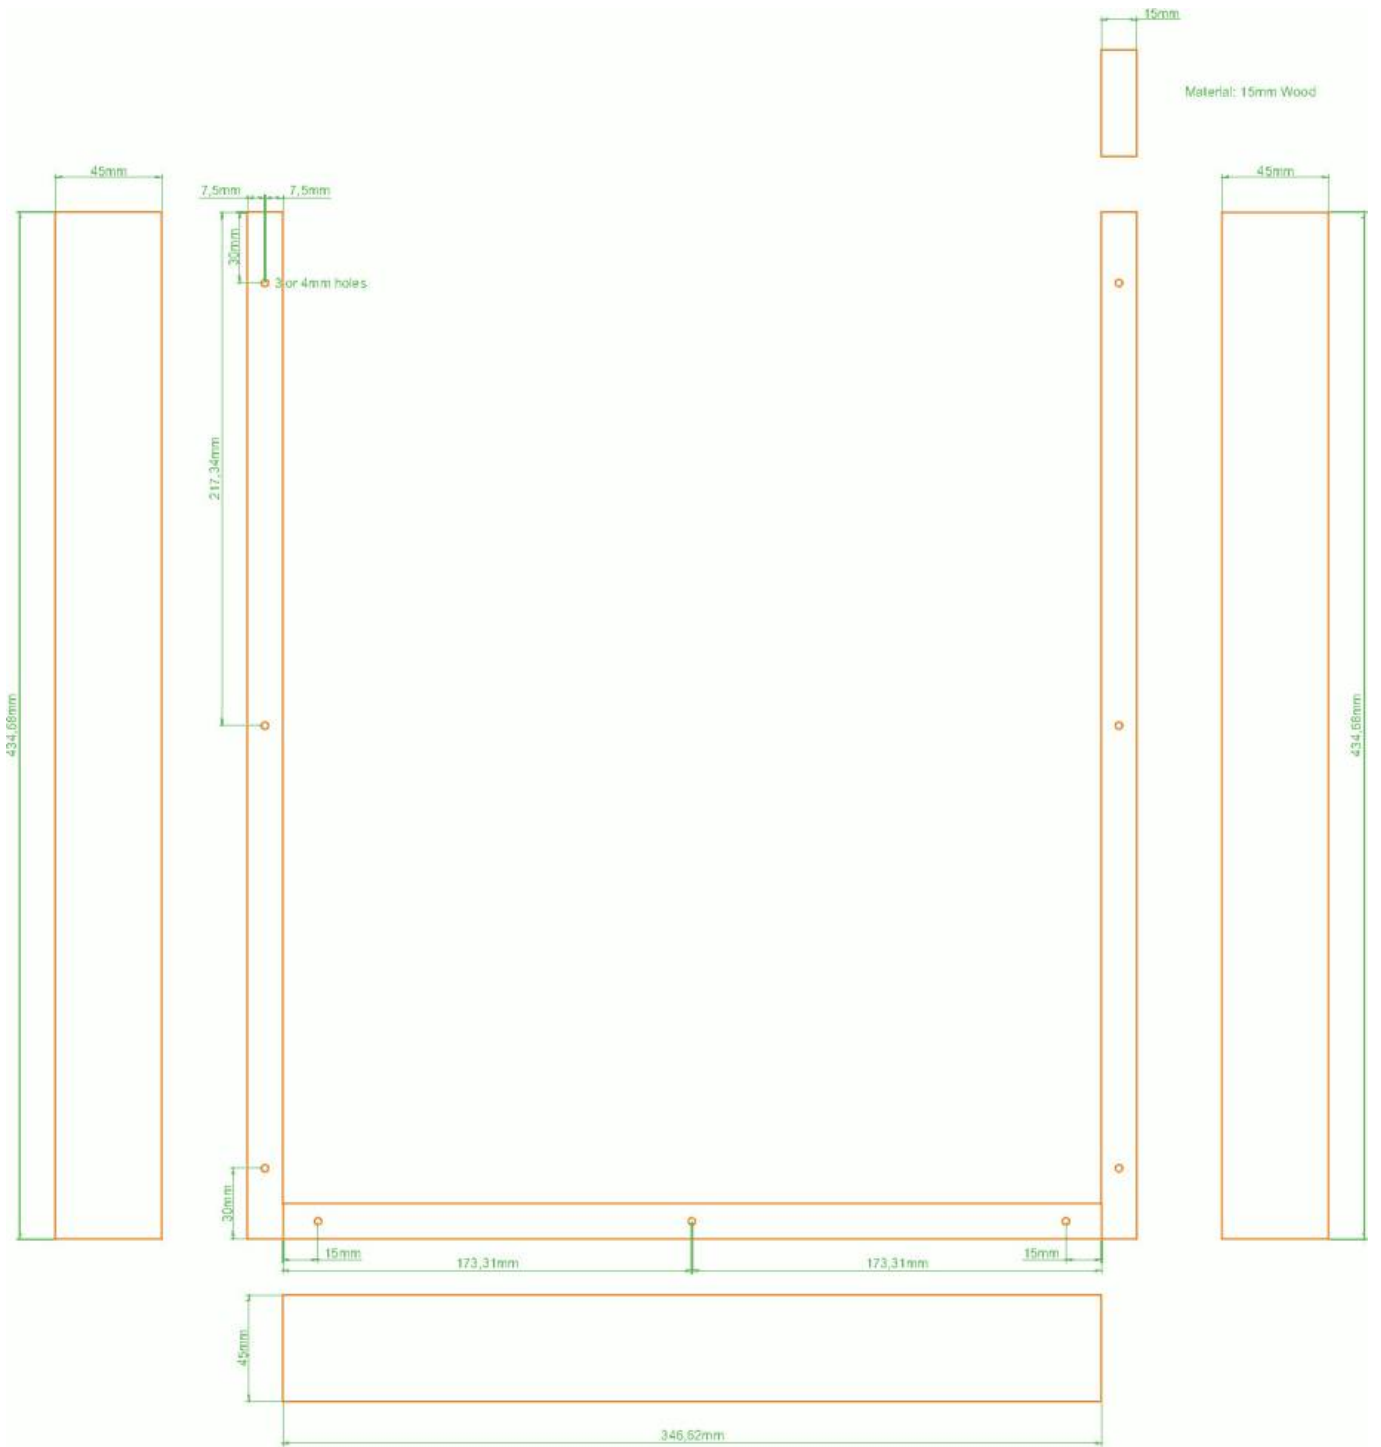

[tm5-groundpanel.zip](#)

BLM-Acrylic Spacer

[Formulor \(EU\)](#)

Material: 3,00 mm Acrylglas GS Matt

Color: schwarz, opak (9H01)

File: [tm5-blm-spacer.zip](#)

Protection-Glass for Screens

use 1mm Clear transparent Precision-Acrylic [for example Formulor \(EU\)](#)
or [ponoko \(US\)](#)

2 Pairs off Protection Screens, optimized for formular: [tm5-lcd-protection.zip](#)

more Protection Screens, optimized for formular: tm5-lcd-protection-mehrere.zip

Wooden Side Panels

3x Wooden 15mm Panels, DIY or ask your local carpenter or hardwarestore