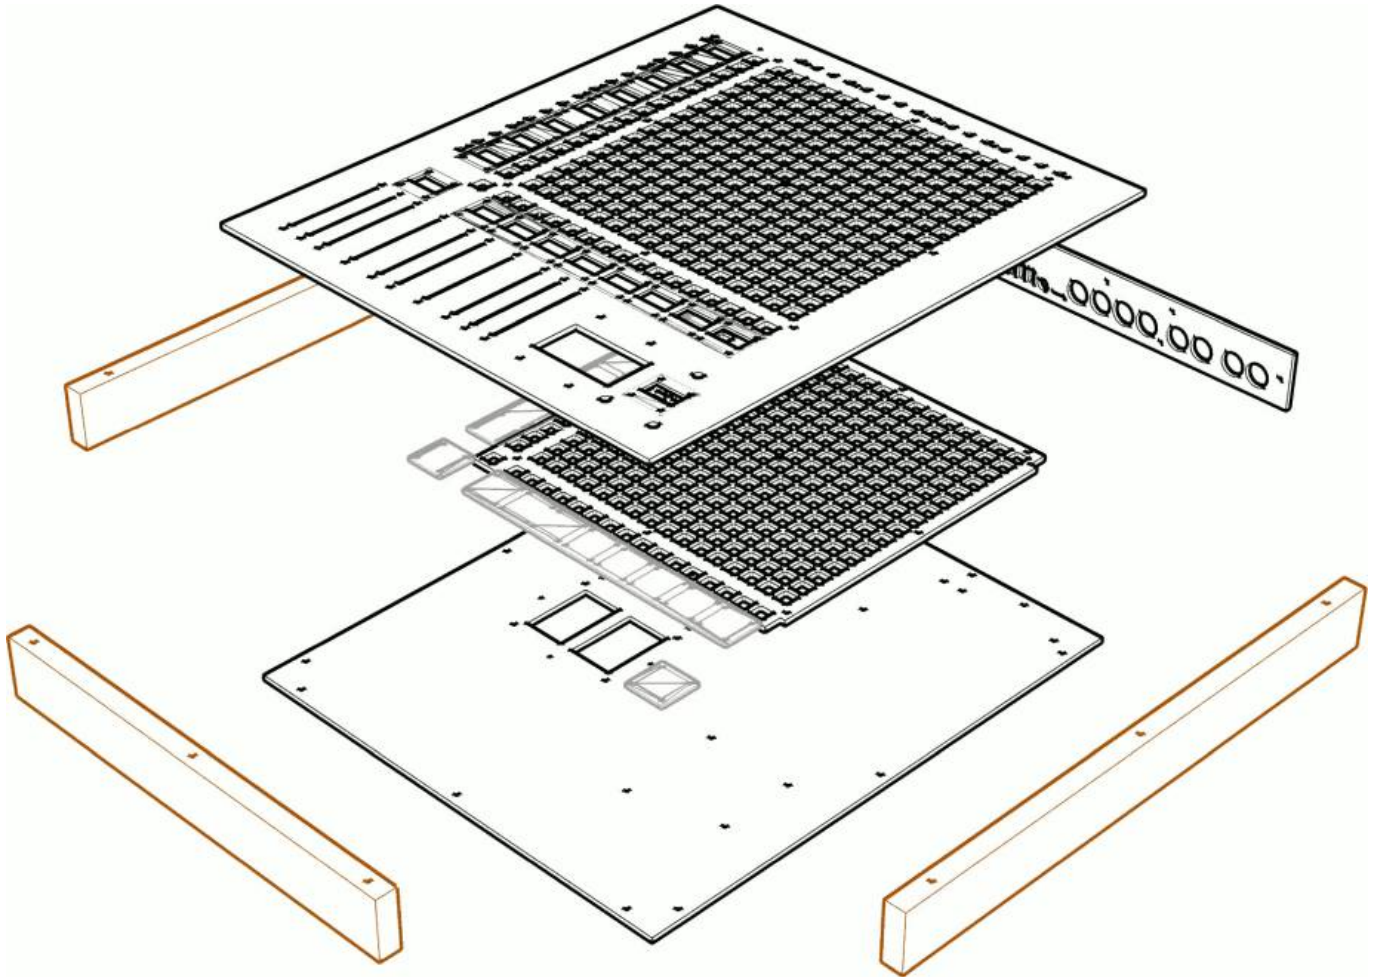

TM5 Housing

this is the Housing for [Triggermatrix5](#)

Panels

Frontpanel

[tm5-frontpanel.zip](#)

Backpanel

[tm5-backpanel.zip](#)

Groundpanel

[tm5-groundpanel.zip](#)

BLM-Acrylic Spacer

Formulor (EU)

Material: 3,00 mm Acrylglas GS Matt

Color: schwarz, opak (9H01)

File: [tm5-blm-spacer.zip](#)

Protection-Glass for Screens

use 1mm Clear transparent Precision-Acrylic [for example Formulor \(EU\)](#)
or [ponoko \(US\)](#)

2 Pairs off Protection Screens, optimized for formular: [tm5-lcd-protection.zip](#)

more Protection Screens, optimized for formular: tm5-lcd-protection-mehrere.zip

Wooden Side Panels

3x Wooden 15mm Panels, DIY or ask your local carpenter or hardwarestore