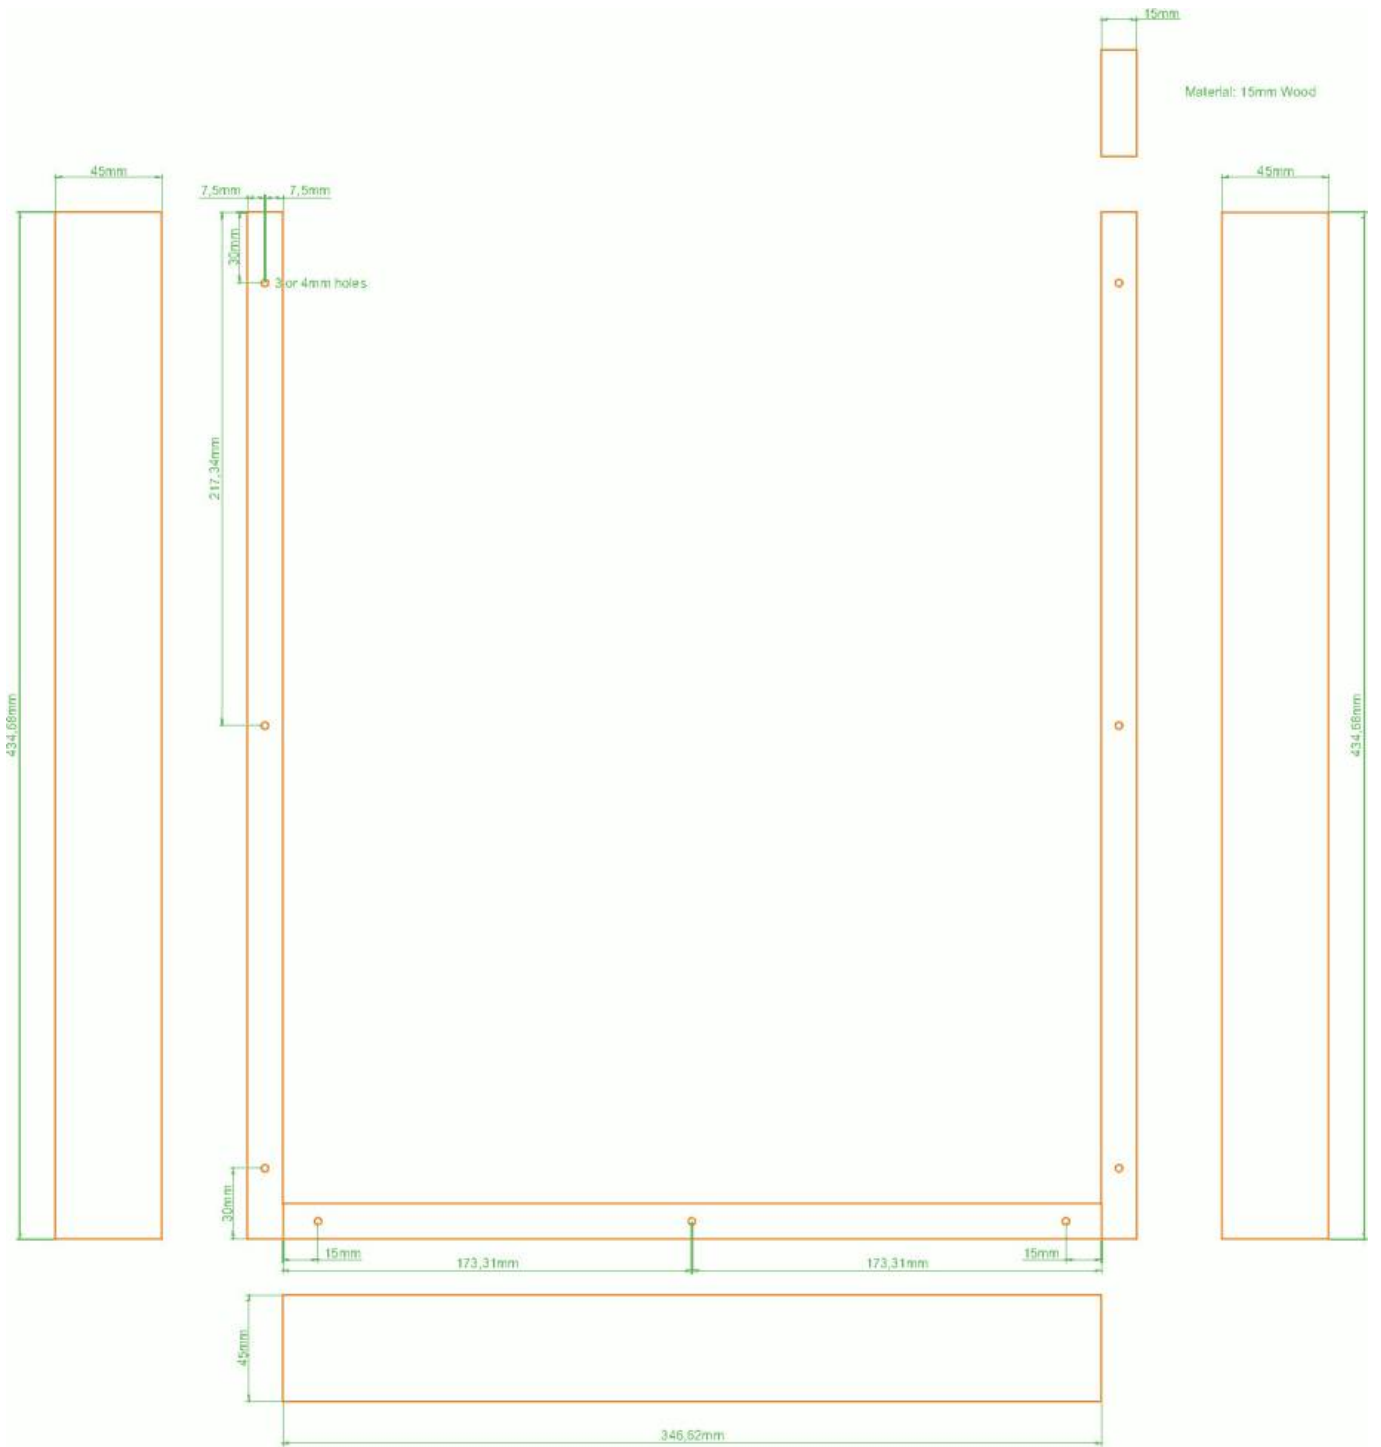

From:
<https://midibox.org/dokuwiki/> - **MIDIbox**

Permanent link:
<https://midibox.org/dokuwiki/doku.php?id=tm5-housing&rev=1674175925>

Last update: **2023/01/20 00:52**