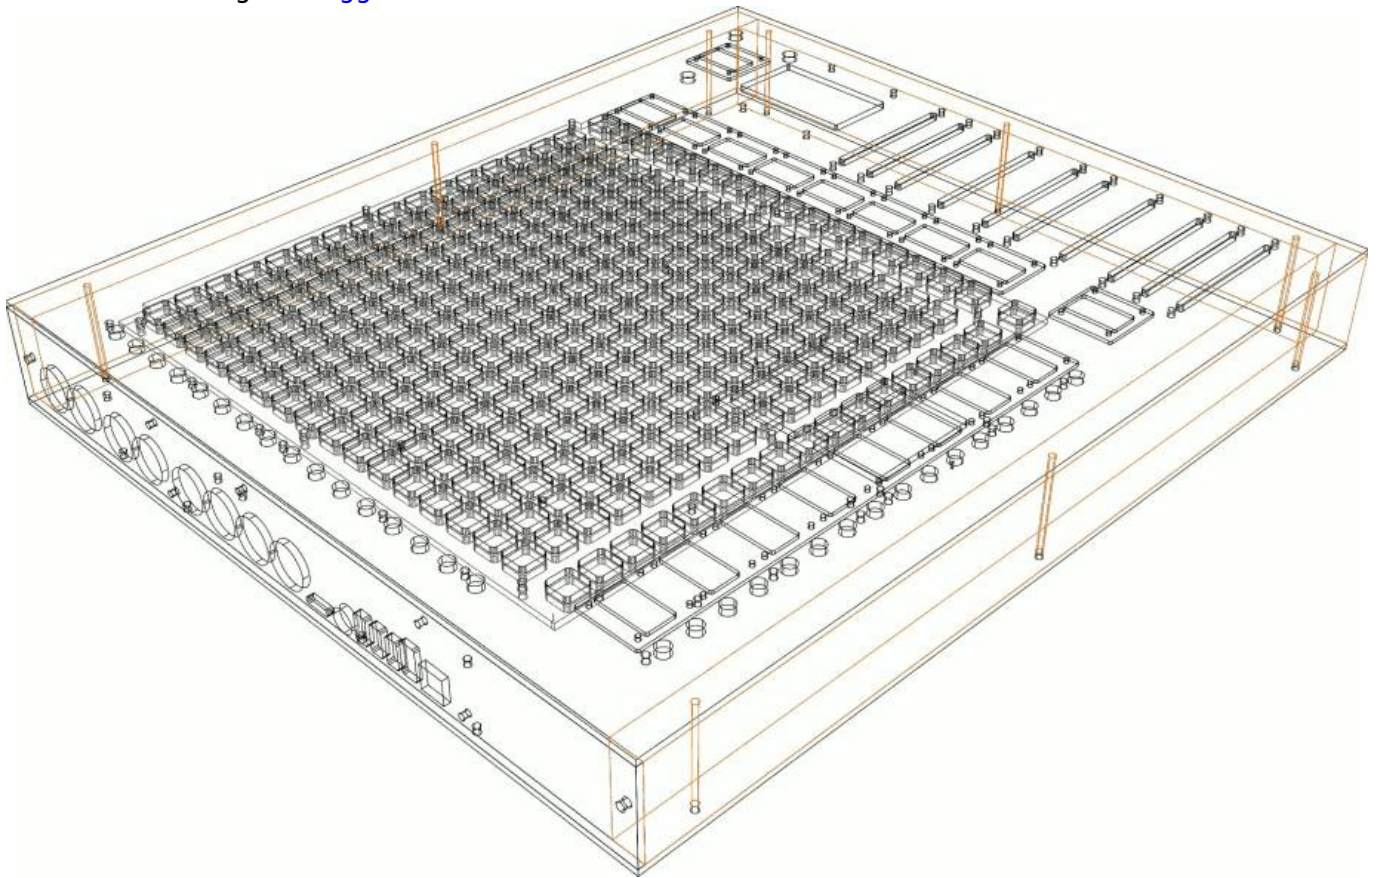

TM5 Housing

this is the Housing for [Triggermatrix5](#)

Panels

Frontpanel

[tm5-frontpanel.zip](#)

Backpanel

[tm5-backpanel.zip](#)

Groundpanel

[tm5-groundpanel.zip](#)

BLM-Acrylic Spacer

Formulor (EU)

Material: 3,00 mm Acrylglas GS Matt

Color: schwarz, opak (9H01)

File: [tm5-blm-spacer.zip](#)

Protection-Glass for Screens

use 1mm Clear transparent Precision-Acrylic [for example Formulor \(EU\)](#)
or [ponoko \(US\)](#)

2 Pairs off Protection Screens, optimized for formular: [tm5-lcd-protection.zip](#)

more Protection Screens, optimized for formular: tm5-lcd-protection-mehrere.zip

Wooden Side Panels

3x Wooden 15mm Panels, DIY or ask your local carpenter or hardwarestore