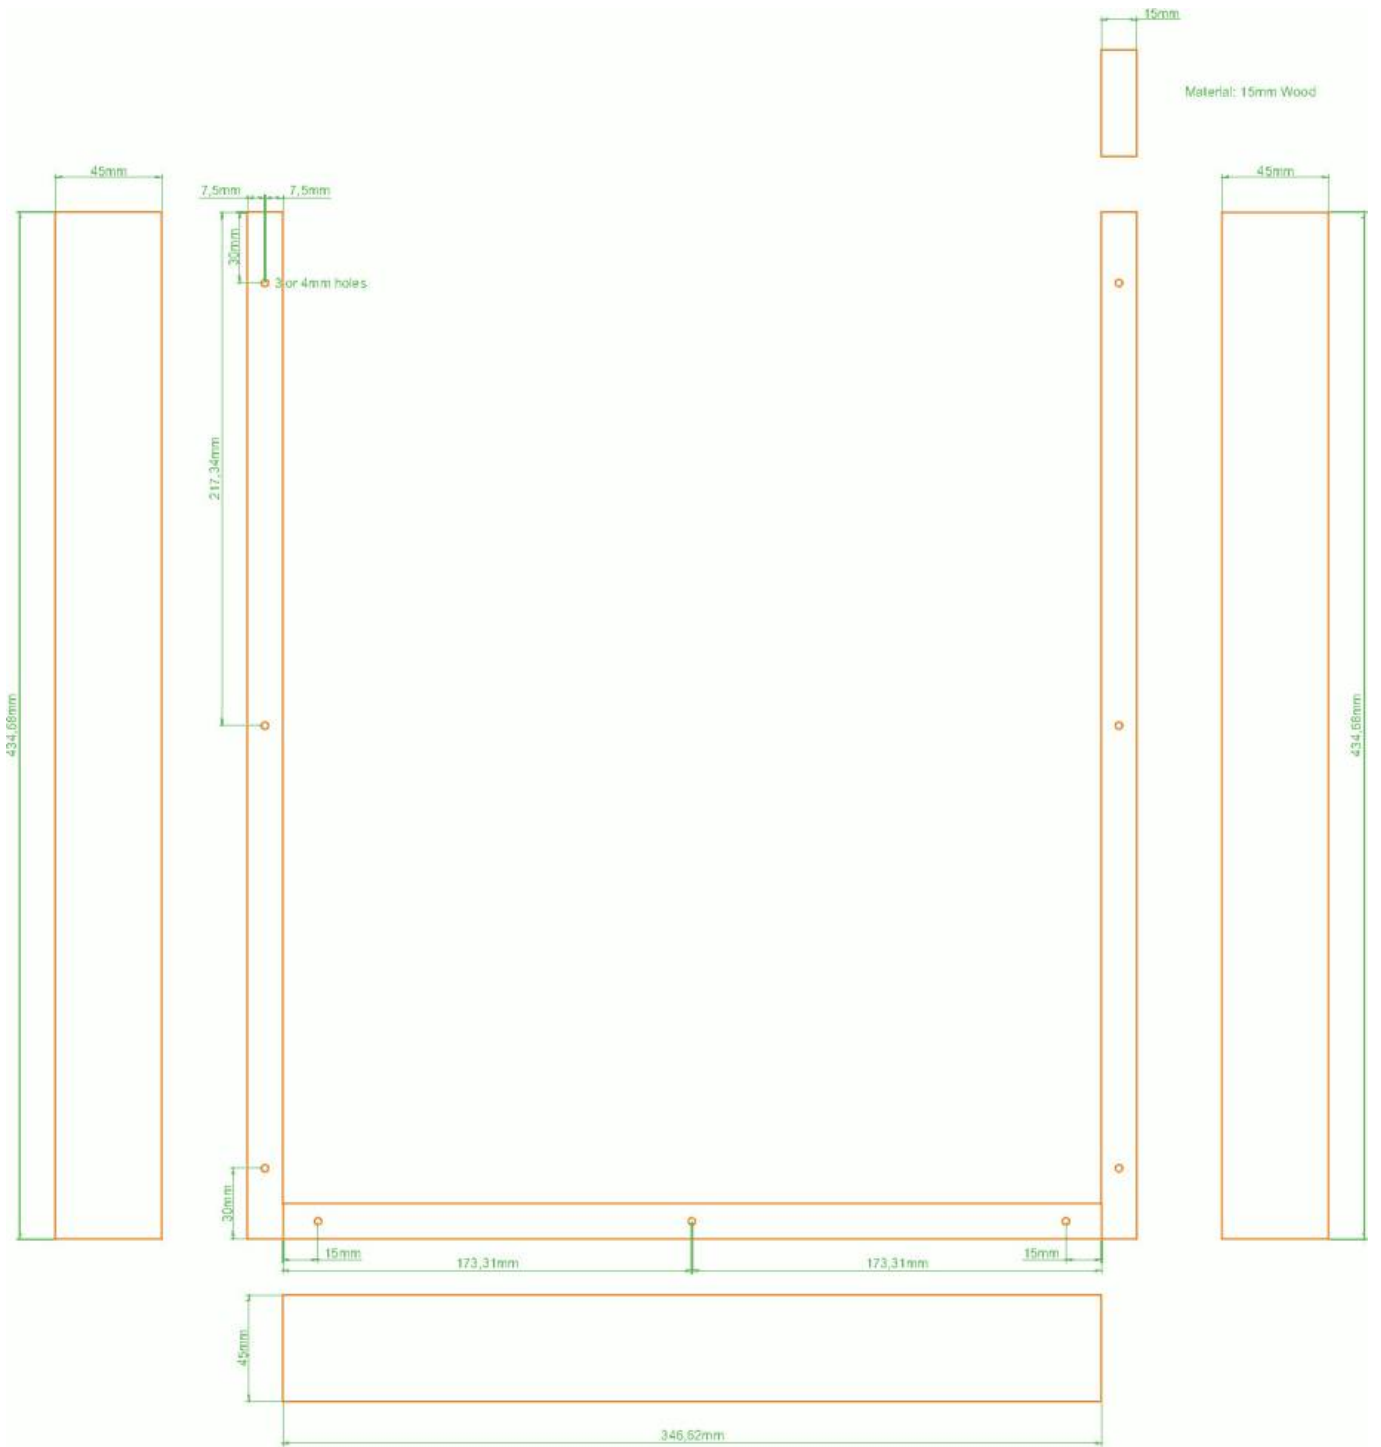

[tm5-groundpanel.zip](#)

BLM-Acrylic Spacer

Formulor (EU)

Material: 3,00 mm Acrylglas GS Matt

Color: schwarz, opak (9H01)

File: [tm5-blm-spacer.zip](#)

Protection-Glass for Screens

use 1mm Clear transparent Precision-Acrylic [for example Formulor \(EU\)](#)
or [ponoko \(US\)](#)

2 Pairs off Protection Screens, optimized for formular: [tm5-lcd-protection.zip](#)

more Protection Screens, optimized for formular: tm5-lcd-protection-mehrere.zip

Wooden Side Panels

3x Wooden 15mm Panels, DIY or ask your local carpenter or hardwarestore